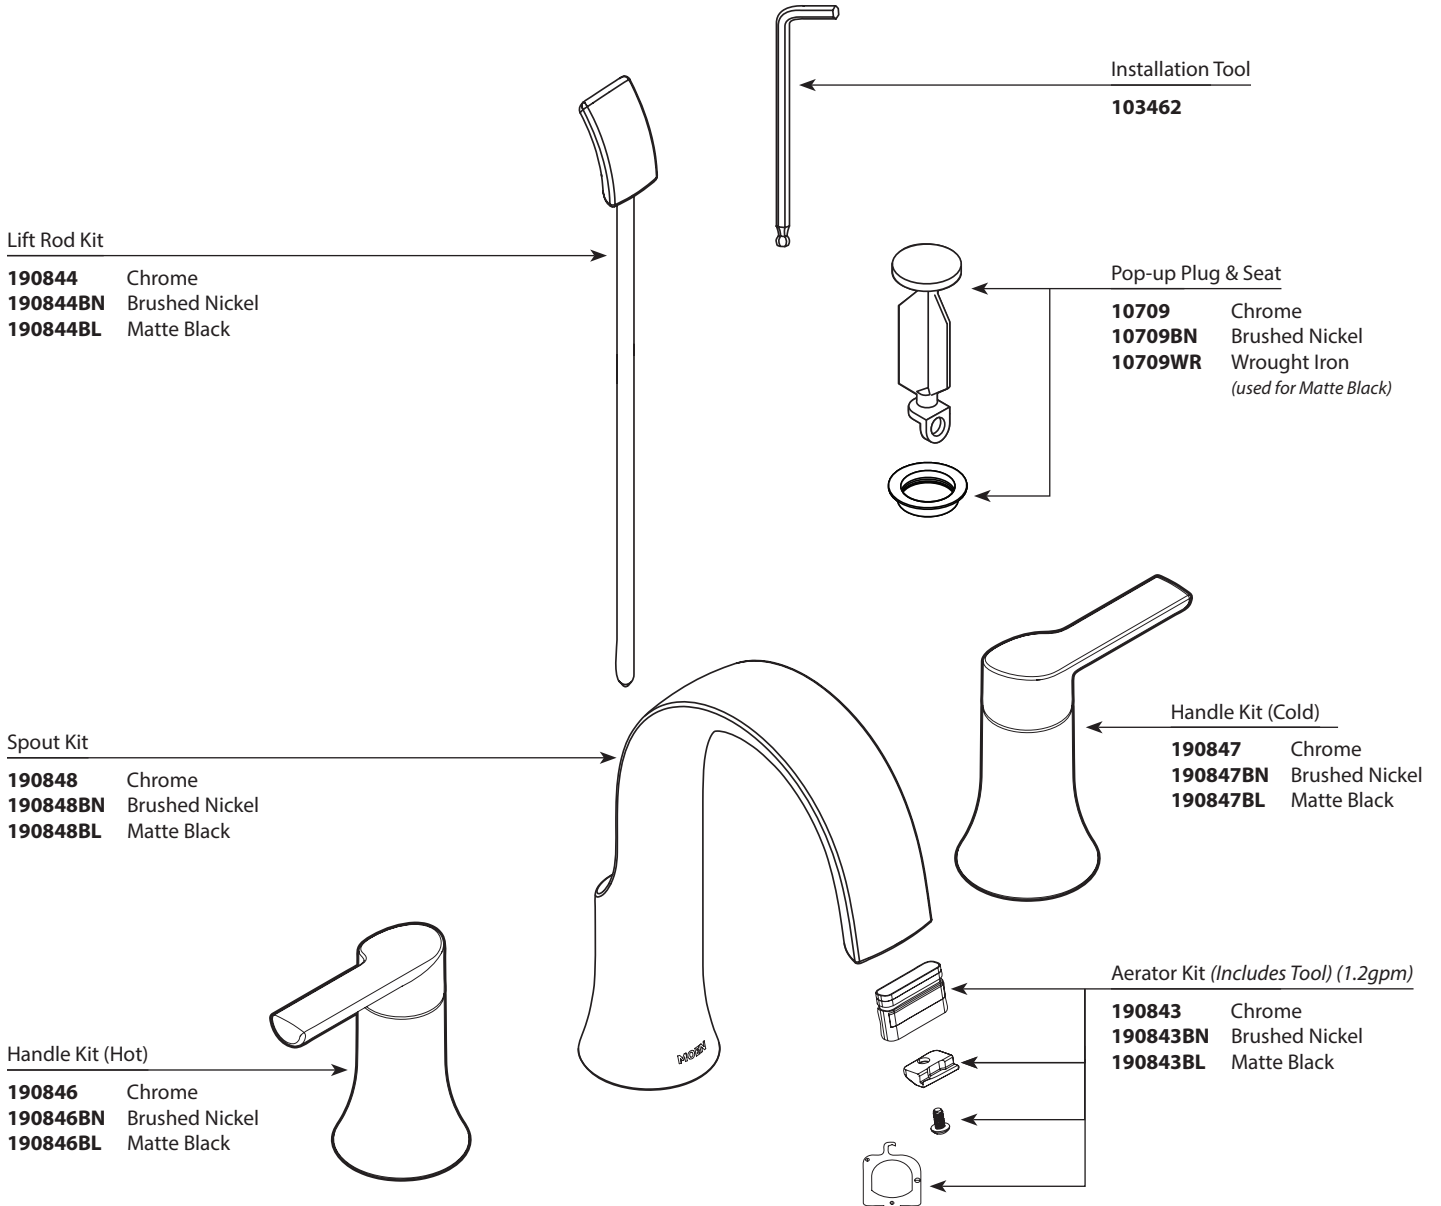

■ Order by Part Number

■ Trim can be used with 9000, 69000 valves

DOUX™		
Two-Handle Widespread Lavatory Faucet Trim		
MODEL	HANDLE	FINISH
TS6925	Lever	Chrome
TS6925BN	Lever	Brushed Nickel
TS6925BL	Lever	Matte Black

Optional: Red & Blue Temp. Ind. Rings

193513 For Chrome, Brushed Nickel and Matte Black