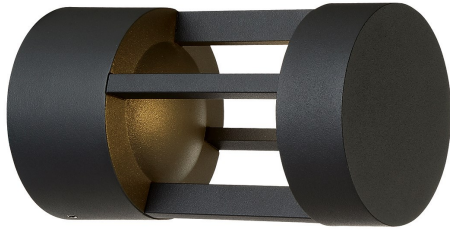

31586, 7W LED OUTDOOR WALL MOUNT

PRODUCT DETAILS

No.	:	31586-023
Product Color	:	GRAPHITE GREY
Diameter	:	3.5"
Ext	:	6.3125"
Weight	:	1.2lbs

LIGHT SOURCE DETAILS

Light Source Type	:	INTEGRATED LED
Input Voltage	:	120V
Bulb Voltage	:	120V
Socket Type	:	LED
Total Wattage	:	7W
Total Lumen	:	350lm
Kelvin	:	3000K
CRI	:	80
Dimmable	:	No

Options Available

ITEM NO.	FINISH	SHADE
31586-016	MARINE GREY	
31586-023	GRAPHITE GREY	

TECHNICAL DETAILS

Light Direction	:	Down
Driver	:	Electronic driver 120V 50/60Hz
Adjustable Lamp Head	:	No
IP Rating	:	54
Location	:	WET
Approval	:	
Title 24	:	Yes