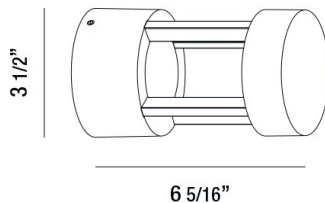

31586, 7W LED OUTDOOR WALL MOUNT

PRODUCT DETAILS

No.	:	31586-023
Product Color	:	GRAPHITE GREY
Diameter	:	3.5"
Ext	:	6.3125"
Weight	:	1.2lbs

LIGHT SOURCE DETAILS

Light Source Type	:	INTEGRATED LED
Input Voltage	:	120V
Bulb Voltage	:	120V
Socket Type	:	LED
Total Wattage	:	7W
Total Lumen	:	350lm
Kelvin	:	3000K
CRI	:	80
Dimmable	:	No

Options Available

ITEM NO.	FINISH	SHADE
31586-016	MARINE GREY	
31586-023	GRAPHITE GREY	

TECHNICAL DETAILS

Light Direction	:	Down
Driver	:	Electronic driver 120V 50/60Hz
Adjustable Lamp Head	:	No
IP Rating	:	54
Location	:	WET
Approval	:	
Title 24	:	Yes