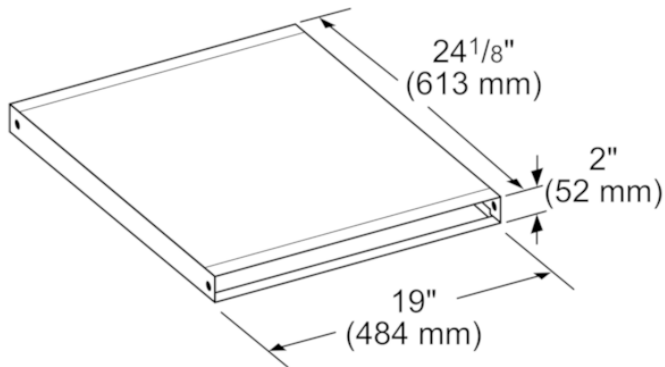

2' Rectangular Duct Downdraft HDD2RECTD

Features and Benefits

Design

- Slim Rectangular Duct That Is 2 ft Long X 1-7/8 in Deep x 19 in Wide
- Can Be Attached to HDDSTRAN8 Or HDDSTRAN6 Transitions
- Durable Galvanized Steel Construction

Notes: All height, width and depth dimensions are shown in inches. *Please refer to installation instructions prior to making cutout. BSH reserves the absolute and unrestricted right to change product materials and specifications, at any time, without notice. Consult the product's installation instructions for final dimensional data and other details. Applicable product warranty can be found in a accompanying product literature or you may contact your account manager for further details.

Litho Date: 09/2018

2' Rectangular Duct Downdraft HDD2RECTD

measurements in inches (mm)

Features

Product Description	
Product group	Accessory
Brand	Bosch
Product name / series name	
SKU	HDD2RECTD
Internal article number	00000000000777684
EAN code	4242002910802
Product packaging dimensions (HxWxD) (in)	
Net weight (lbs)	7
Gross weight (lbs)	8
Quantity per packing unit	
Standard number of units per pallet	30
UPC code	825225920786
Name of product image	MCSA02477480_i3925_1851140_CVDUCT2_de