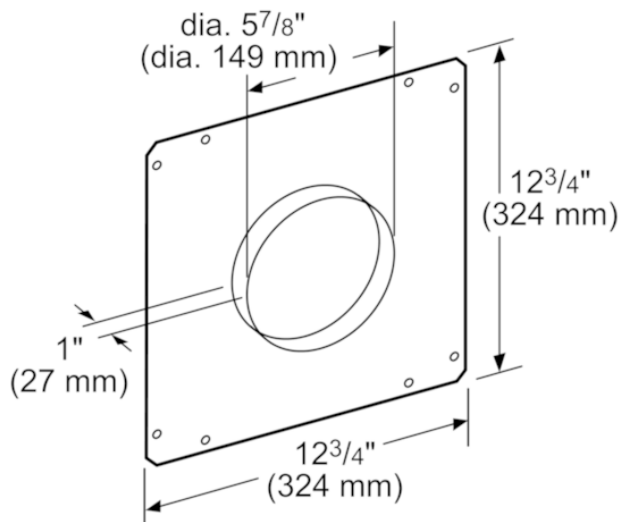

6" Round Front Plate for Downdraft HDDFTRAN6

Features and Benefits

Design

- 6" Round Front Rough-In Plate

Performance

- Ability To Use With DHG6105NUC Inline or DHG6023RUC Remote Blowers

Notes: All height, width and depth dimensions are shown in inches. *Please refer to installation instructions prior to making cutout. BSH reserves the absolute and unrestricted right to change product materials and specifications, at any time, without notice. Consult the product's installation instructions for final dimensional data and other details. Applicable product warranty can be found in a accompanying product literature or you may contact your account manager for further details.

Litho Date: 09/2018

6" Round Front Plate for Downdraft HDDFTRAN6

measurements in inches (mm)

Features

Product Description	
Product group	Accessory
Brand	Bosch
Product name / series name	
SKU	HDDFTRAN6
Internal article number	00000000000777714
EAN code	4242002915784
Product packaging dimensions (HxWxD) (in)	
Net weight (lbs)	3
Gross weight (lbs)	3
Quantity per packing unit	
Standard number of units per pallet	60
UPC code	825225921172
Name of product image	MCSA02477421_i3923_1851077_HDDFTRAN6_d

Technical Specification

Notes: All height, width and depth dimensions are shown in inches. *Please refer to installation instructions prior to making cutout. BSH reserves the absolute and unrestricted right to change product materials and specifications, at any time, without notice. Consult the product's installation instructions for final dimensional data and other details. Applicable product warranty can be found in a accompanying product literature or you may contact your account manager for further details.