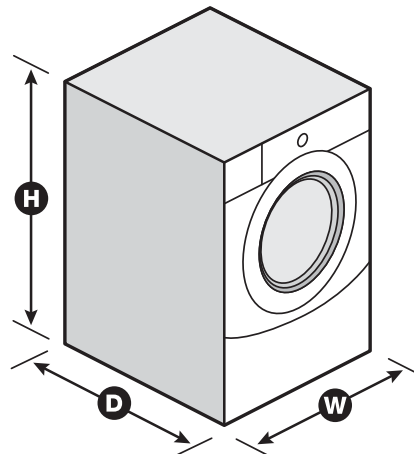

*Models with Extra Power option: MHW8630H, MHW6630H, MHW5630H. Based on cleaning score of a 20-lb load, among leading front load brands, Heavy Duty cycle plus Extra Power vs. comparable cycles and options. **Visit maytag.com for warranty details. NOTE: Dimensions are for planning purposes only. For complete details, see Installation Instructions packed with product. Specifications subject to change without notice.

®/™ © 2020. All rights reserved. Printed in the U.S.A. D200104XXD. MHW6630HSpecSheetV01.