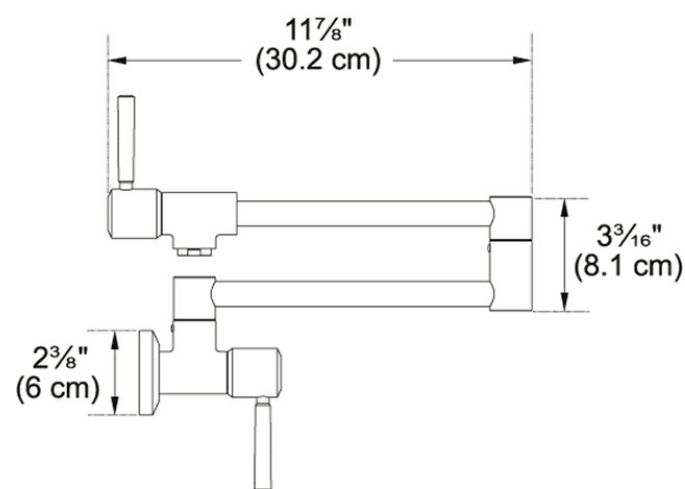

Product Picture

Technical Drawing

Product Information

Version	Wall Mounted Pot Filler
Spray Type	Full Spray
Faucet Operation	2 Handle Mixer
Flow Rate	2.2 gpm
Cartridge	1/2" Ceramic Cartridge
Where to buy	Showroom