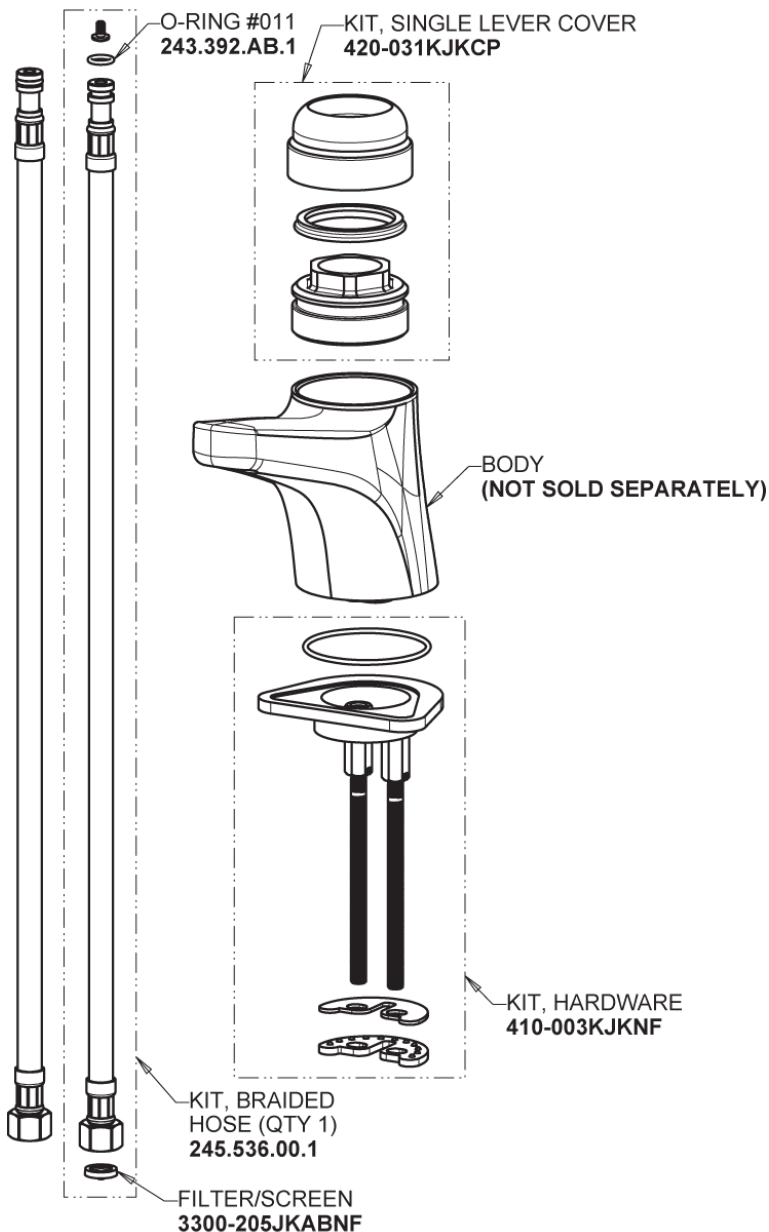

Repair Parts

410-E2805ABCP

Deck-mounted manual faucet, single-hole mounting with optional 4" and 8" cover plates

CHICAGO FAUCETS®

Geberit Group

410 Series Single-Hole, Single-Lever

Base Parts:

4-1/4" Lever Handle
420-030KJKCP

0.5 GPM (1.9 L/min) Vandal Proof Econo-Flo Non-Aerating Spray
E2805JKABCP

Ceramic Cartridge, Volume and Temperature Control
410-XJKABNF

For Technical Assistance:

Phone: 800-TEC-TRUE (832-8783)

Email: techsupport.us@chicagofaucets.com