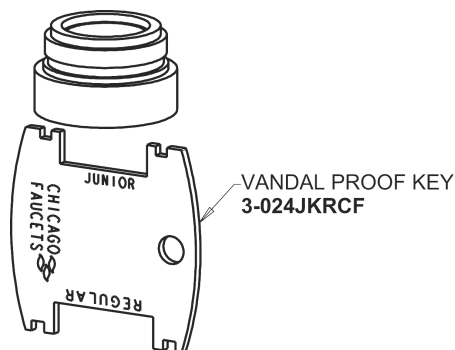

Repair Parts

410-E2805ABCP

Deck-mounted manual faucet, single-hole mounting with optional 4" and 8" cover plates

CHICAGO FAUCETS®

Geberit Group

410 Series Single-Hole, Single-Lever

Base Parts:

4-1/4" Lever Handle
420-030KJKCP

0.5 GPM (1.9 L/min) Vandal Proof Econo-Flo Non-Aerating Spray
E2805JKABCP

Ceramic Cartridge, Volume and Temperature Control
410-XJKABNF

For Technical Assistance:

Phone: 800-TEC-TRUE (832-8783)

Email: techsupport.us@chicagofaucets.com