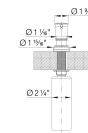

Warranty

BLANCO offers a limited lifetime warranty on all sinks and faucets, as well as a one-year warranty on all custom accessories.

Code/Standards Compliance

BLANCO sinks and faucets are third-party tested and certified to standards and listed by applicable certification bodies. For more information on individual product listings, contact our office or listing organization.

View our how-to videos to learn more about installing and caring for BLANCO products:
<https://www.blanco.com/us-en/service/how-to-videos/how-to-videos-for-sinks/>

Questions? Contact us today

BLANCO America, Inc.
110 Mount Holly By-Pass
Lumberton, NJ 08048

Phone & Fax
Phone: 888-668-6201
Fax: 609-668-6211

While BLANCO endeavors to provide accurate information, all dimensions are nominal, cannot be guaranteed, and are subject to change or cancellation. BLANCO assumes no responsibility for use of superseded or voided specifications.