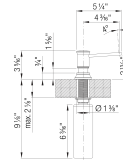

Warranty

BLANCO offers a limited lifetime warranty on all sinks and faucets, as well as a one-year warranty on all custom accessories.

Code/Standards Compliance

BLANCO sinks and faucets are third-party tested and certified to standards and listed by applicable certification bodies. For more information on individual product listings, contact our office or listing organization.

View our how-to videos to learn more about installing and caring for BLANCO products:
<https://www.blanco.com/us-en/service/how-to-videos/how-to-videos-for-sinks/>

Questions? Contact us today

BLANCO America, Inc.
110 Mount Holly By-Pass
Lumberton, NJ 08048

Phone & Fax
Phone: 888-668-6201
Fax: 609-668-6211

While BLANCO endeavors to provide accurate information, all dimensions are nominal, cannot be guaranteed, and are subject to change or cancellation. BLANCO assumes no responsibility for use of superseded or voided specifications.