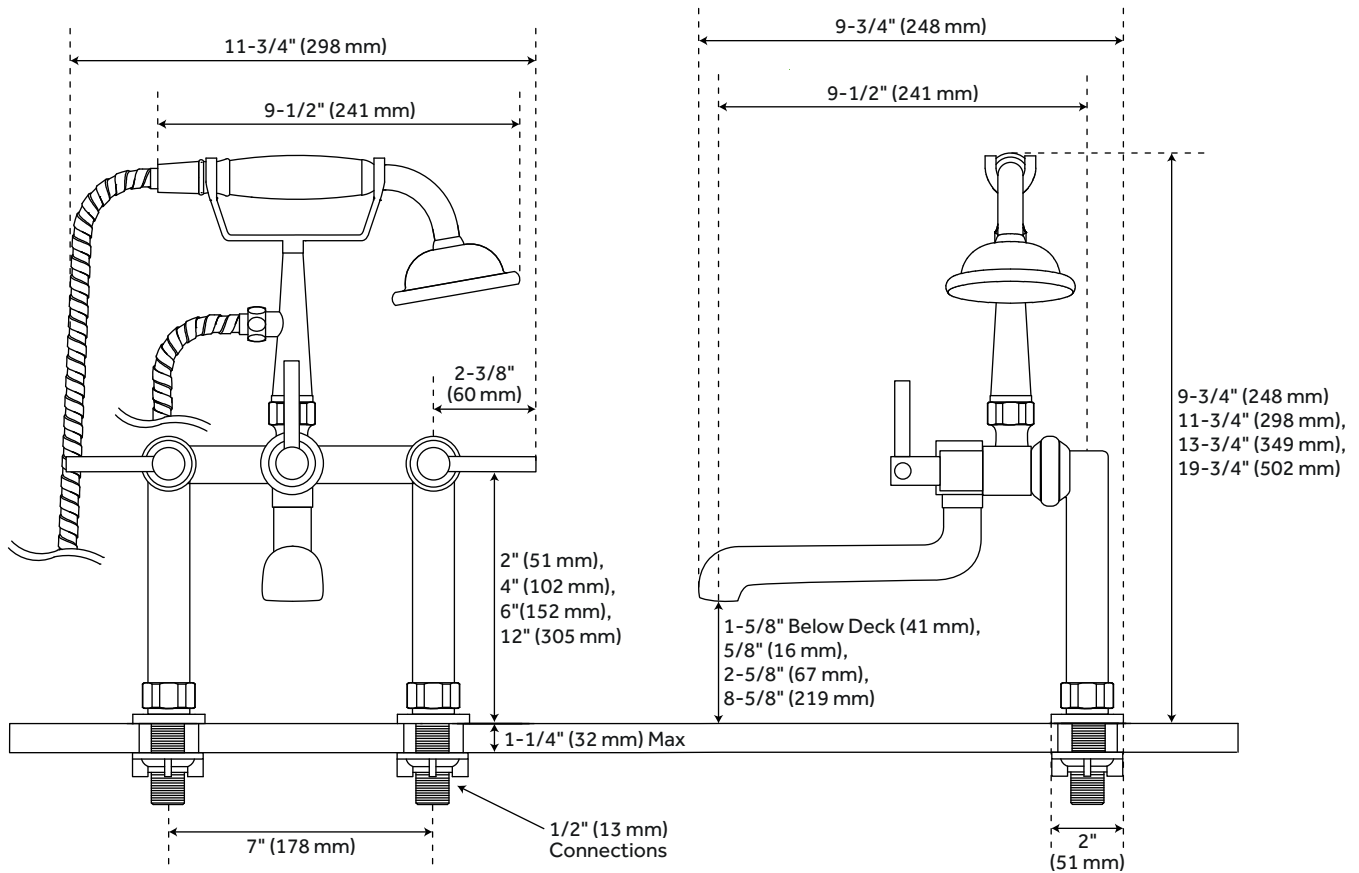

MODERN

DECK-MOUNT TUB FAUCET AND HAND SHOWER - LEVER HANDLES

SKU: 908190

FEATURES

Installation Type: Deck Mount
Design: Modern
Faucet Centers: 7"
Handle Type: Lever
Features: Hand Shower Included
Tub Faucet Material: Brass
Length: 11-3/4"
Width: 9-3/4"
Spout Reach: 9-1/2"
Handle Material: Brass
Hot and Cold Indicators: No
Drain Included: No
Base Plate Length: 2"
Base Plate Width: 2"
Ceramic Disc Cartridges: Yes
Diverter Included: Yes
Couplers Included: Yes
Hand Shower Hose Length: 60"