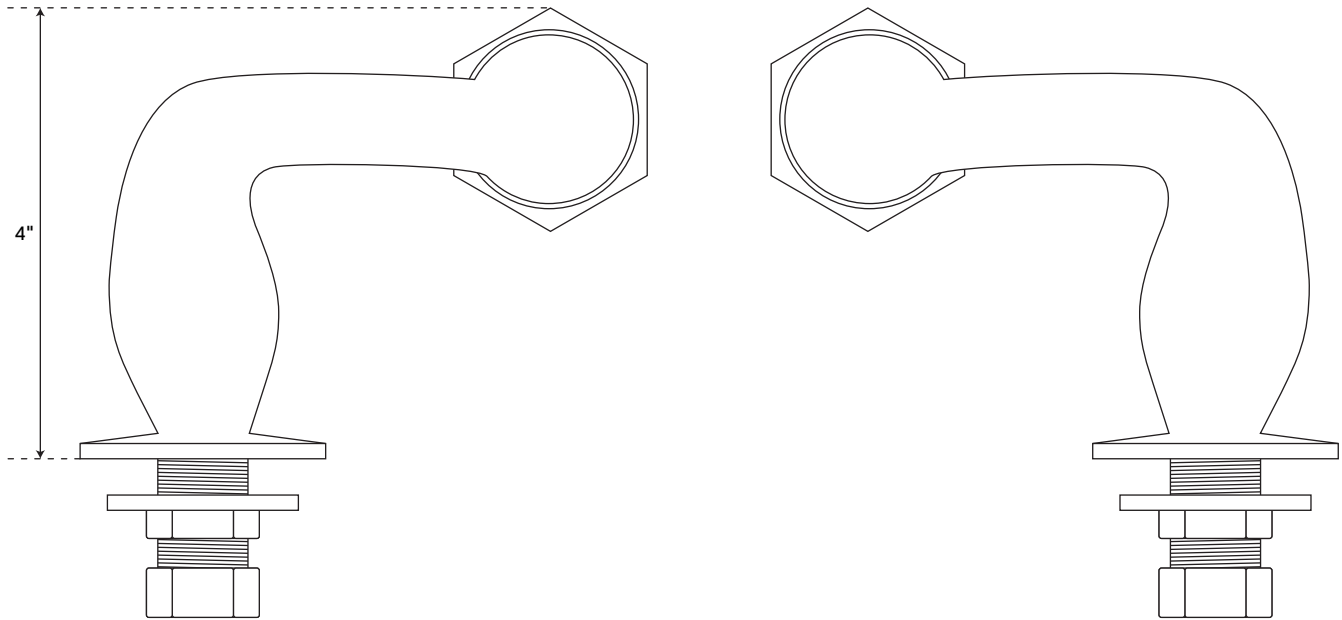

## DECK COUPLER

SKU: 904207

### FEATURES

- Height: 4"
- Fits tubs with tap holes at 7" on center.
- Fits faucets with hook-up at 3-3/8" on center
- Includes set of two couplers
- Includes parts for installation to tub deck
- Tub faucet is not included