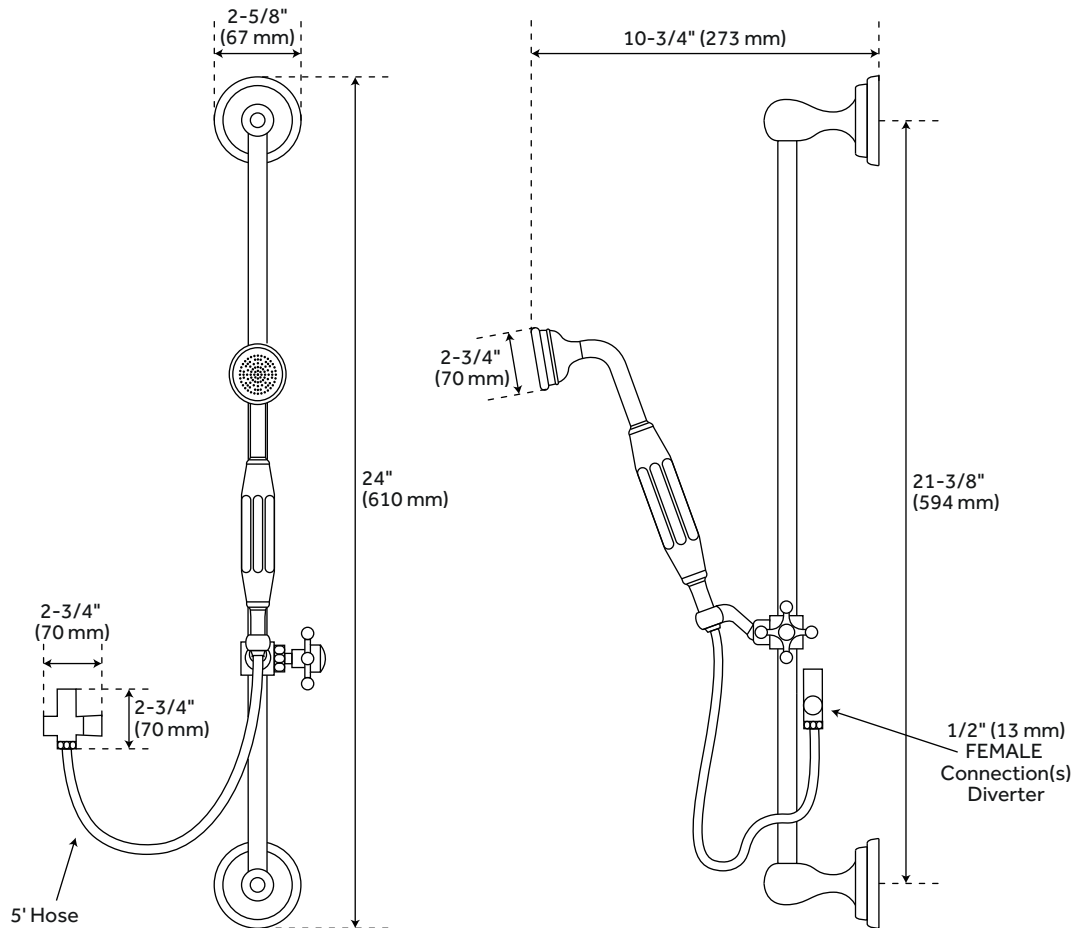

BILLINGS

SLIDE BAR AND TELEPHONE HAND SHOWER WITH PORCELAIN HANDLE AND DIVERTER

SKU: 905133

FEATURES

Material: Brass
Height: 26"
Features: Hand Shower Included
Assembly Required: No
Installation Type: Wall Mount
Slide Bar Outside Diameter: 5/8"
Hand Shower Spray Head: 2-3/4"
Hand Shower Hose Length: 60"
Hand Shower Material: Brass
Slide Bar Base Plate Diameter: 2-5/8"
Centers: 21-3/8"

SIGNATURE HARDWARE LIFETIME WARRANTY

See website for warranty information

All product dimensions are nominal.

REVISED 05/11/2019