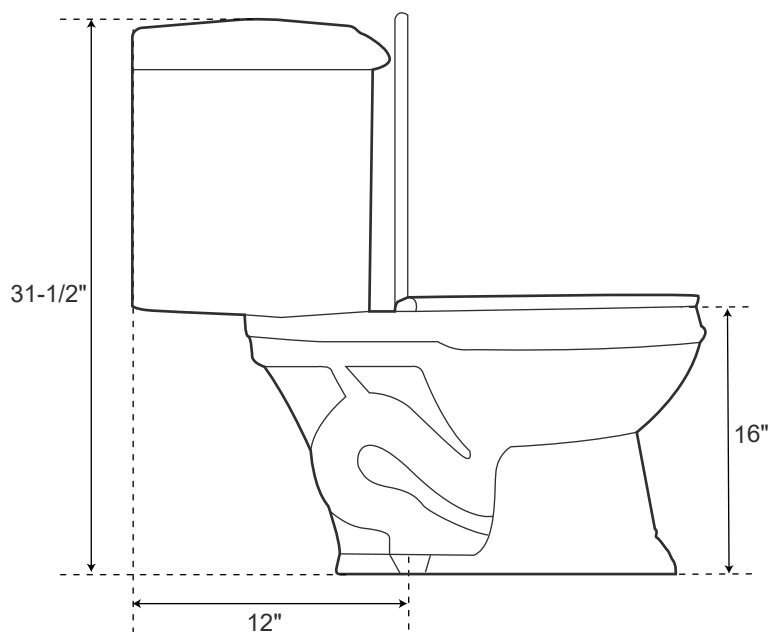

SPECIFICATIONS

Overall Dimensions	19-1/2" L x 34-1/2" W (front to back) x 31-1/2" H
Height of Bowl without Seat	16"
Height of Bowl with Seat	N/A
Flush Valve	Dual Flush, Single Flush
Rough In	12"

Regent

Dual-Flush Elongated
Corner Toilet

Top

Side

Rough-In