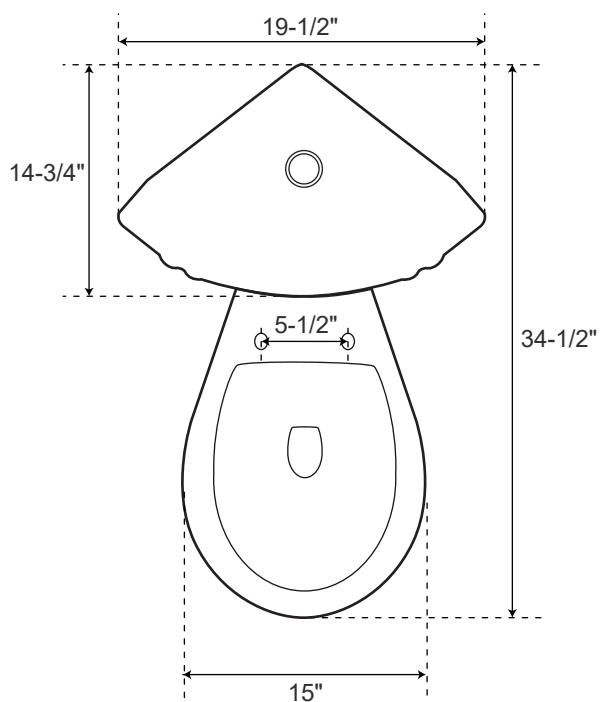

SPECIFICATIONS

Overall Dimensions	19-1/2" L x 34-1/2" W (front to back) x 31-1/2" H
Height of Bowl without Seat	16"
Height of Bowl with Seat	N/A
Flush Valve	Dual Flush, Single Flush
Rough In	12"

Regent

Dual-Flush Elongated
Corner Toilet

Top

Side

Rough-In