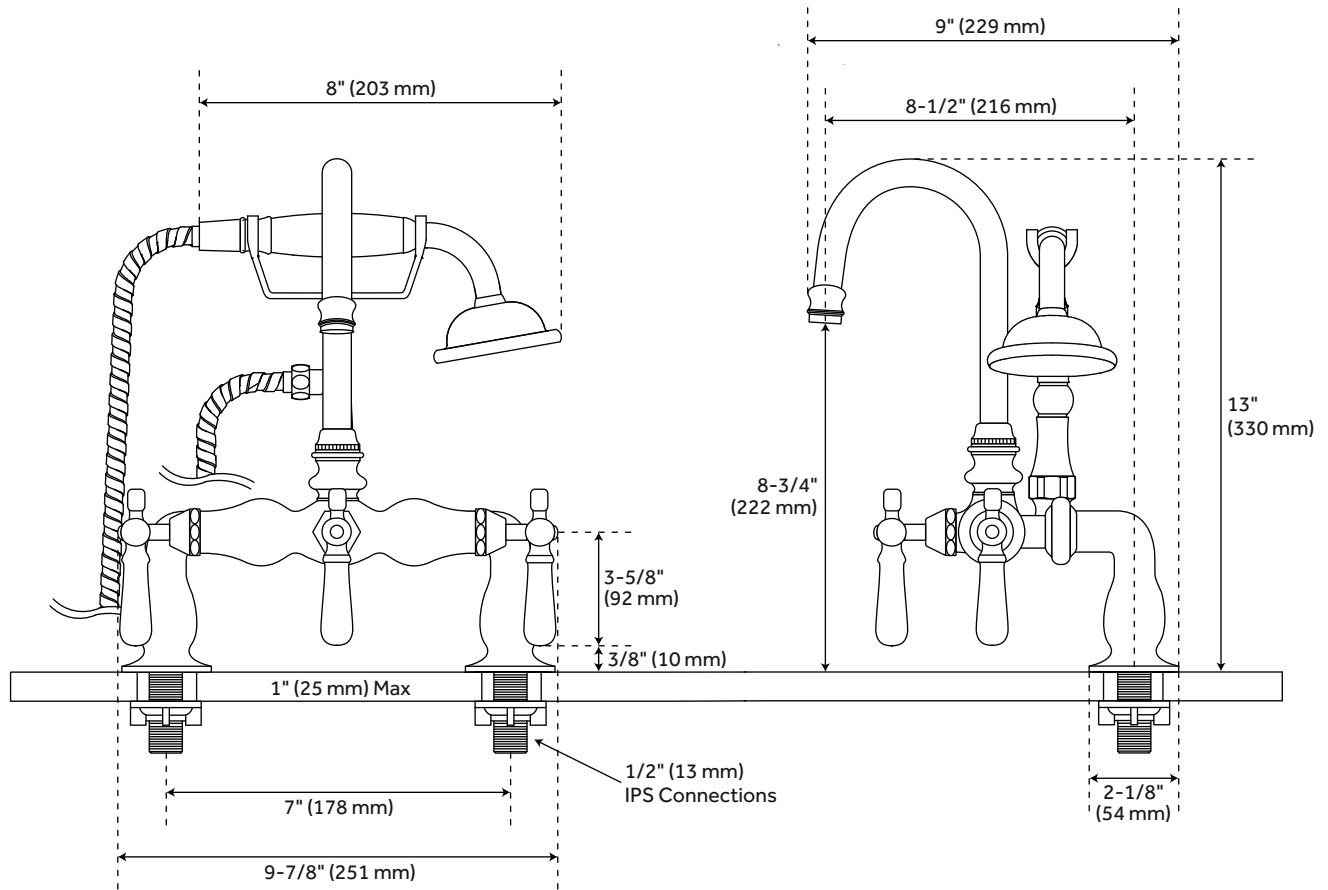

ALLISTER

DECK-MOUNT TUB FAUCET AND HAND SHOWER - PORCELAIN LEVER HANDLES

SKU: 904563

FEATURES

Installation Type: Deck Mount
Faucet Centers: 7"
Handle Type: Lever
Max. Deck Thickness: 1"
Material: Brass
Length: 9-7/8"
Width: 9"
Height: 13"
Height To Spout: 8-3/4"
Spout Reach: 8-1/2"
Hot and Cold Indicators: Yes
Drain Included: No
Base Plate Length: 2-1/8"
Base Plate Width: 2-1/8"
Diverter Included: Yes
Couplers Included: Yes
Hand Shower Hose Length: 60"
Hand Shower Material: Porcelain