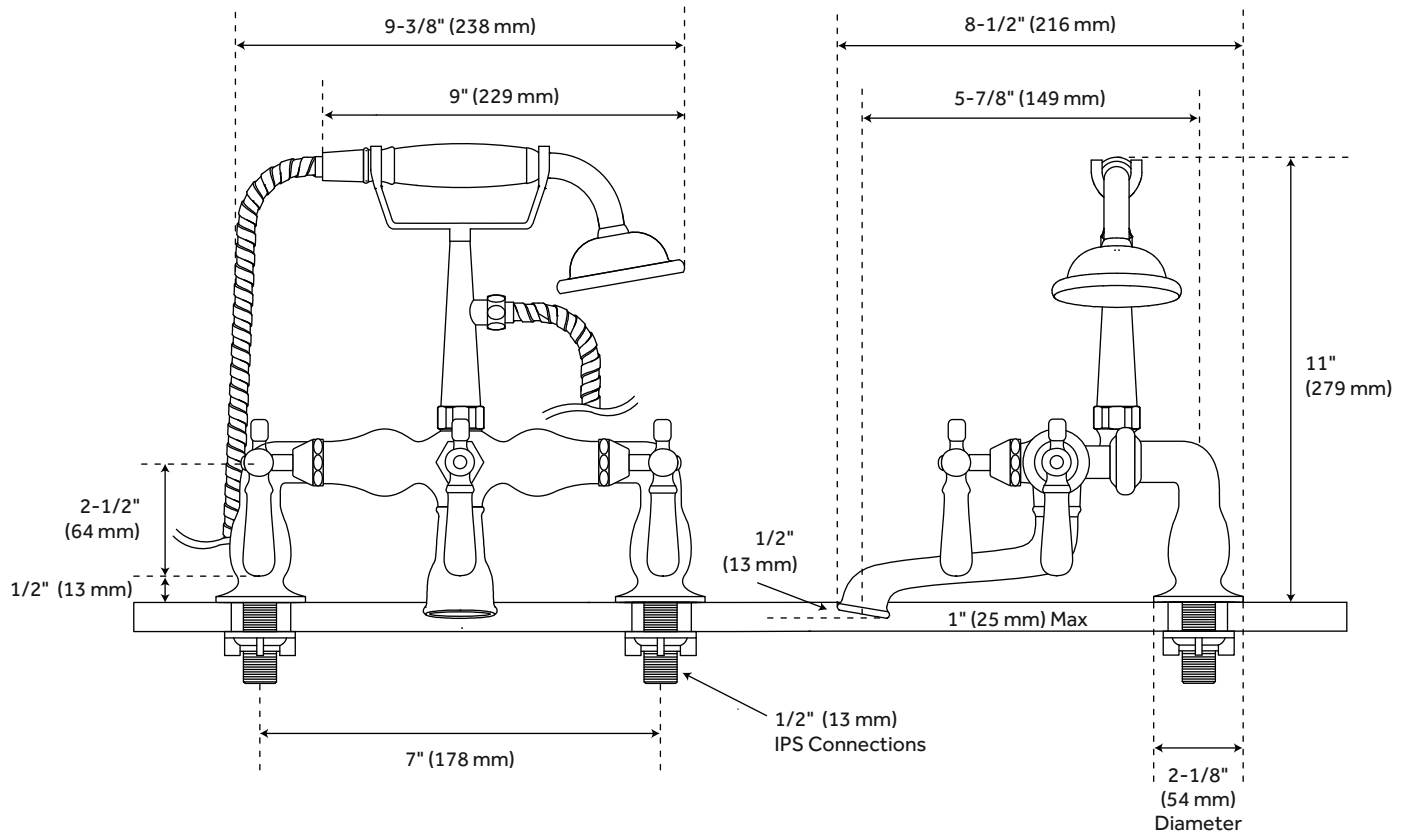

MINI TELEPHONE

DECK-MOUNT TUB FAUCET AND HAND SHOWER

SKU: 904560

FEATURES

Faucet Centers: 7"
Handle Type: Lever
Max. Deck Thickness: 1"
Material: Brass
Length: 9-3/8"
Width: 8-1/2"
Height: 11"
Height To Spout: 1/2"
Spout Reach: 5-7/8"
Handle Material: Porcelain
Hot and Cold Indicators: Yes
Drain Included: No
Base Plate Length: 2-1/8"
Base Plate Width: 2-1/8"
Diverter Included: Yes
Couplers Included: Yes
Hand Shower Hose Length: 60"
Hand Shower Material: Porcelain