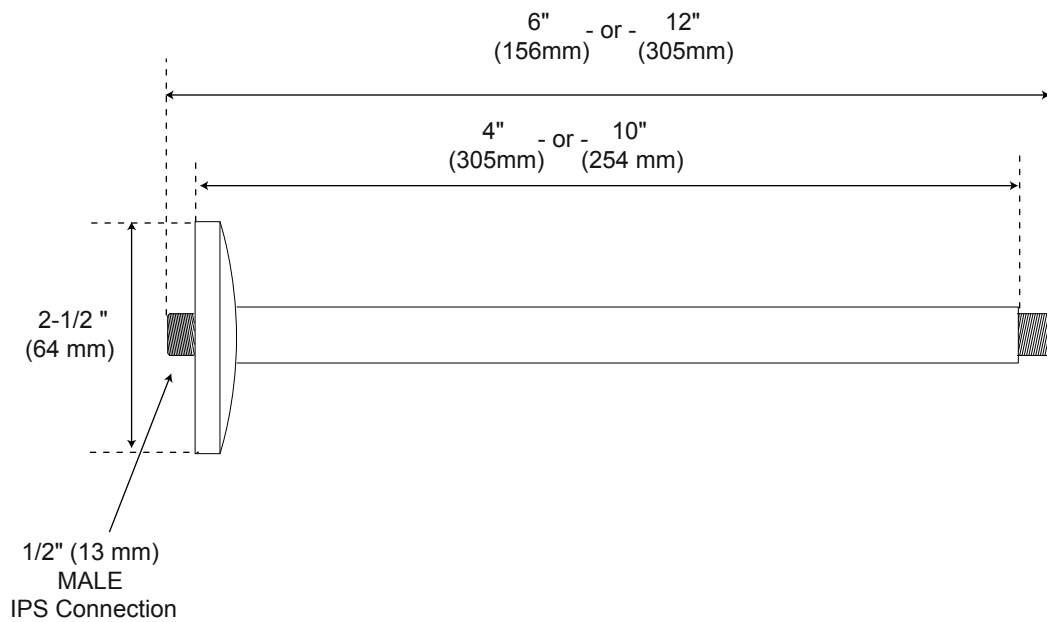

Ceiling-Mount Shower Arm

Side

All product dimensions are nominal.