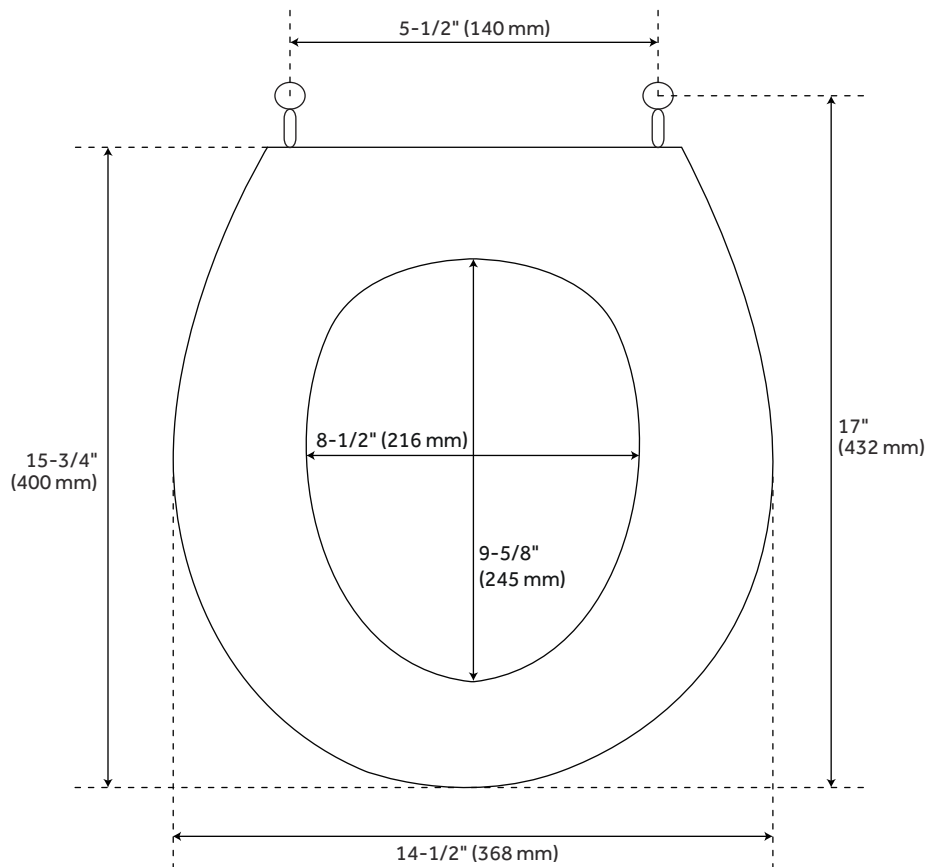

LUXURY

TOILET SEAT WITH STANDARD HINGES - LIGHT OAK

SKU: 903919

FEATURES

- Product Finish: Oak
- Material: Wood
- Protective Bumpers

CONTENTS

ROUND SEAT	PAGE 2
ELONGATED SEAT	PAGE 3

REVISED 07/21/2021

LUXURY

TOILET SEAT WITH STANDARD HINGES - LIGHT OAK - ROUND SEAT

SKU: 903919

FEATURES

- Length: 14-1/2"
- Width: 15-3/4"
- Height: 2-1/4"
- Bolt Centers: 5-1/2"

PRODUCT IMAGE

All dimensions and specifications are nominal and may vary. Use actual products for accuracy in critical situations.

PAGE 2

LUXURY

TOILET SEAT WITH STANDARD HINGES - LIGHT OAK - ELONGATED SEAT

SKU: 903919

FEATURES

- Length: 14-1/2"
- Width: 17-1/4"
- Height: 2-1/4"
- Bolt Centers: 5-1/2"

PRODUCT IMAGE

All dimensions and specifications are nominal and may vary. Use actual products for accuracy in critical situations.