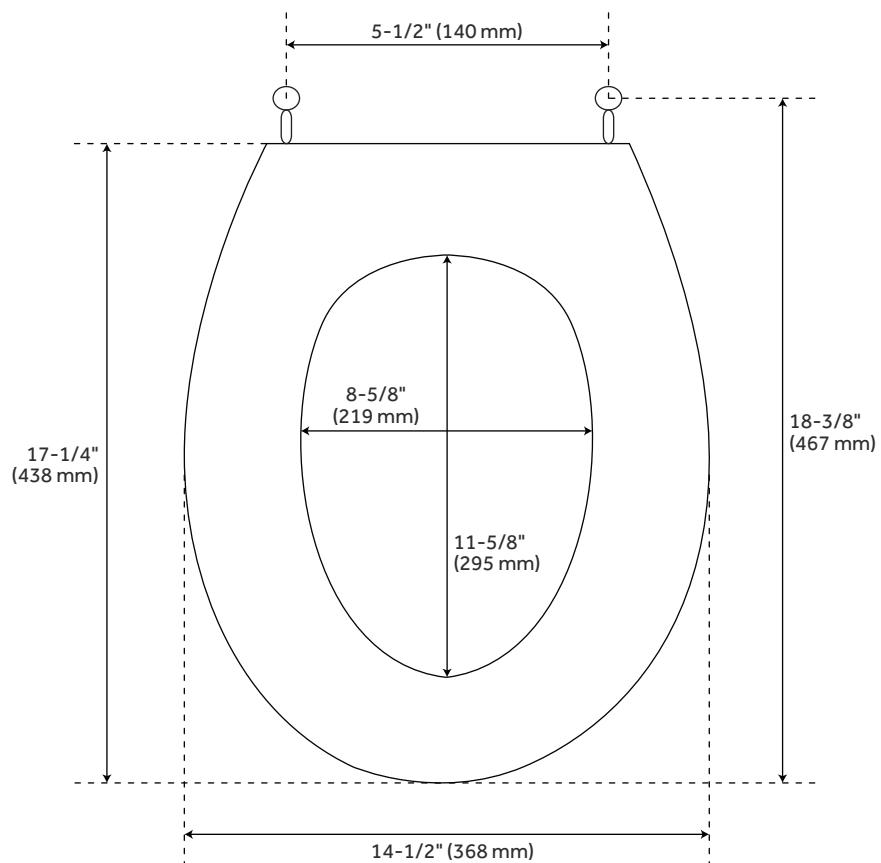

LUXURY

TOILET SEAT WITH STANDARD HINGES - LIGHT OAK - ROUND SEAT

SKU: 903919

FEATURES

- Length: 14-1/2"
- Width: 15-3/4"
- Height: 2-1/4"
- Bolt Centers: 5-1/2"

PRODUCT IMAGE

All dimensions and specifications are nominal and may vary. Use actual products for accuracy in critical situations.

PAGE 2

LUXURY

TOILET SEAT WITH STANDARD HINGES - LIGHT OAK - ELONGATED SEAT

SKU: 903919

FEATURES

- Length: 14-1/2"
- Width: 17-1/4"
- Height: 2-1/4"
- Bolt Centers: 5-1/2"

PRODUCT IMAGE

All dimensions and specifications are nominal and may vary. Use actual products for accuracy in critical situations.