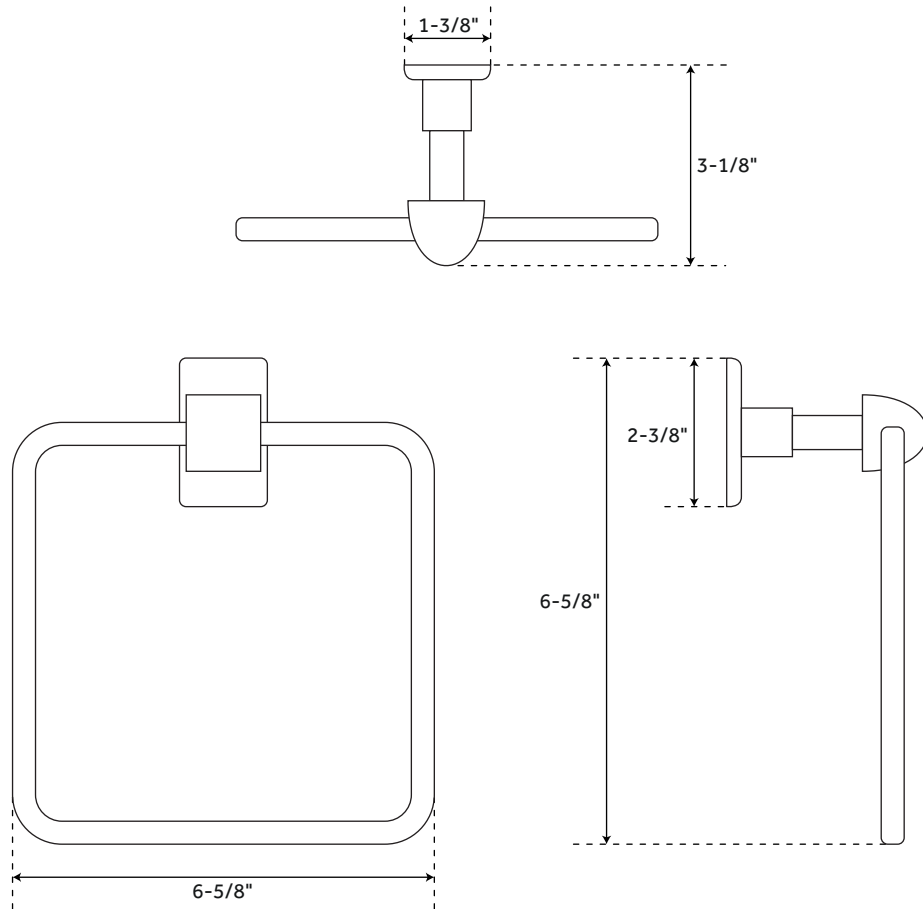

## CLASSIQUE TOWEL RING

SKU: 914346

### FEATURES

- Installation Type: Wall Mount
- Design: Traditional
- Length: 6-5/8"
- Height: 6-5/8"
- Depth: 3-1/8"
- Base Plate Length: 1-3/8"
- Base Plate Height: 2-3/8"
- Mounting Hardware Concealed: Yes
- Mounting Hardware Included: Yes