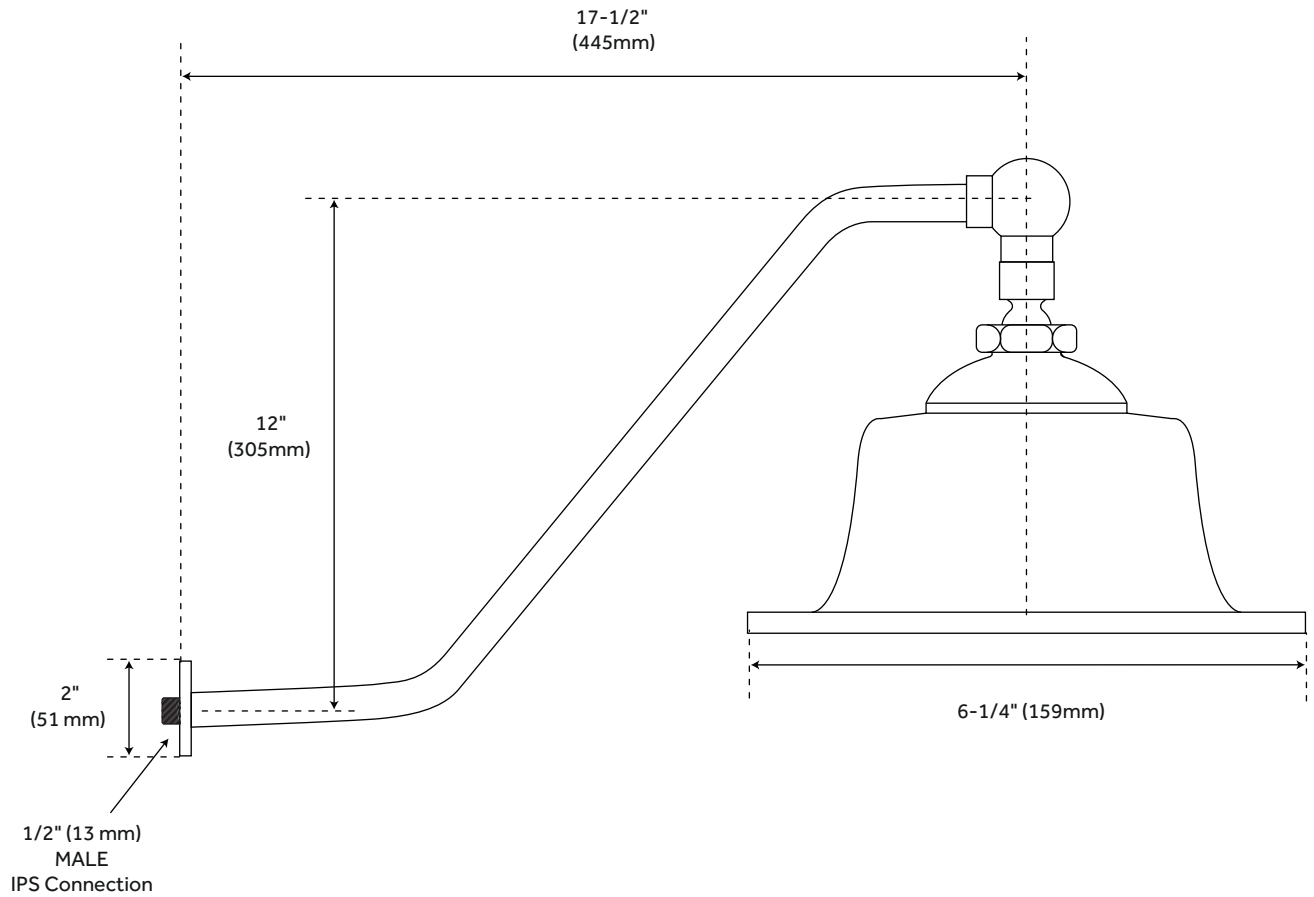

SUNFLOWER

SHOWER HEAD WITH 17-1/2" S-TYPE ARM

SKU: 913716

FEATURES

Material: Porcelain
Shape: Round
Installation Type: Wall Mount
Assembly Required: Yes
Shower Head Installation Type: Wall
Shower Head Diameter: 6-1/4"
Shower Arm Included: No
Shower Head IPS: 1/2"
Shower Head Swivel: Yes