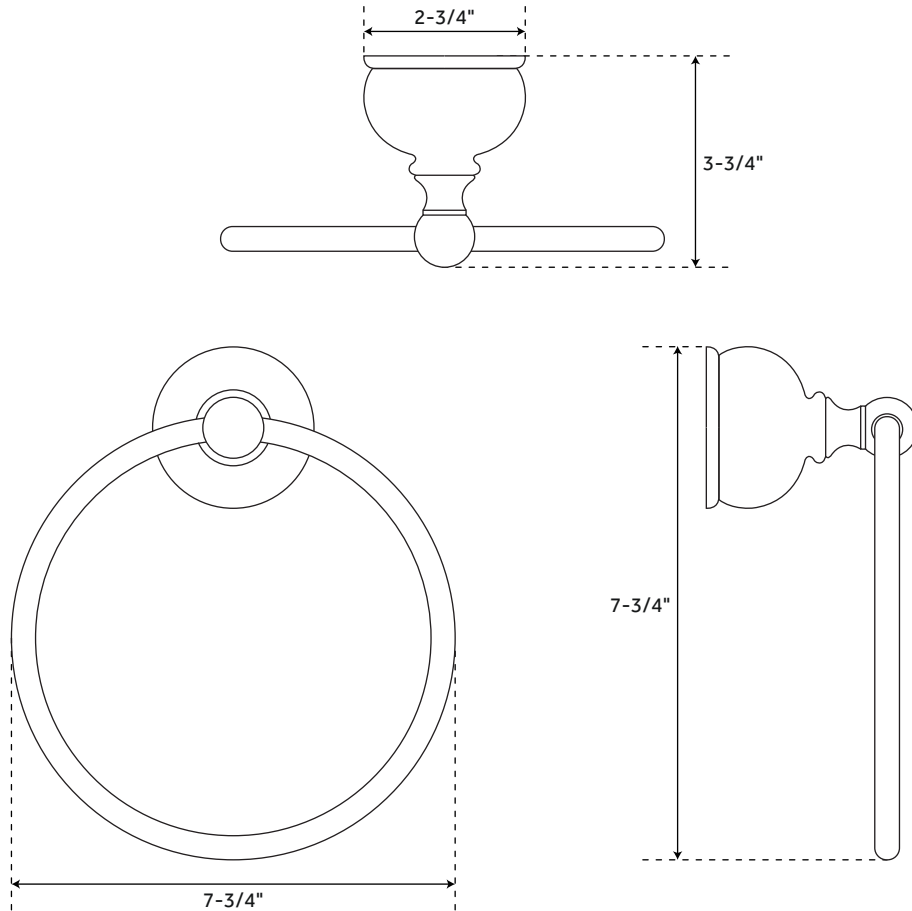

HOUSTON

TOWEL RING

SKU: 921708

FEATURES

Installation Type: Wall Mount
Design: Traditional
Material: Brass
Length: 7-3/4"
Width: 7-3/4"
Depth: 3-3/4"
Assembly Required: No
Base Plate Diameter: 2-3/4"
Mounting Hardware Included: Yes

SIGNATURE HARDWARE LIFETIME WARRANTY

See website for warranty information

All measurements are approximate. Measurements may vary +/- 1/2".

REVISED 01/30/2019