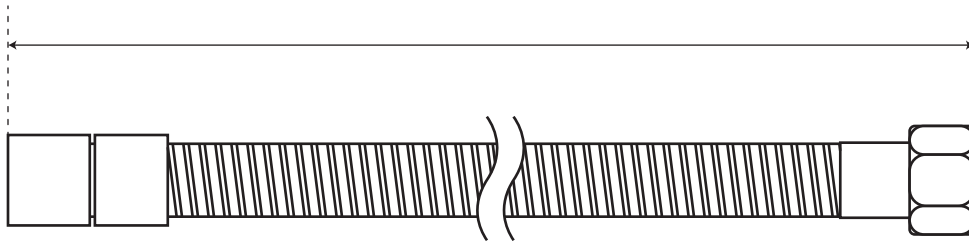

# HOSE

FOR HAND SHOWER

SKU: 900594

## FEATURES

Length: 59"