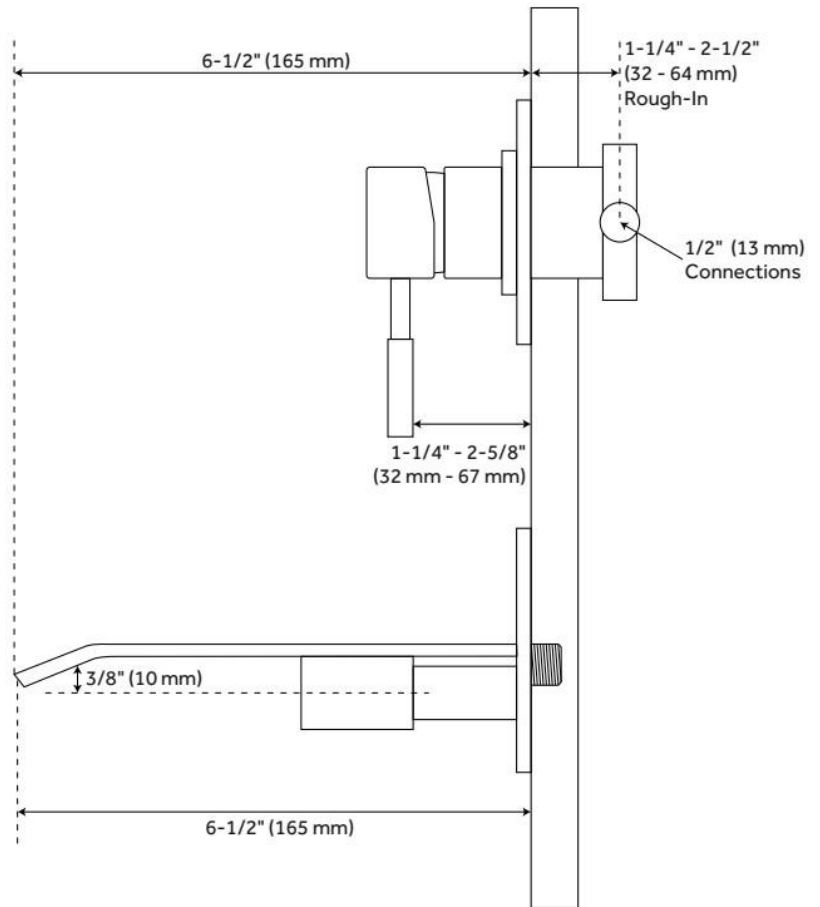

LAVELLE WALL-MOUNT WATERFALL TUB FAUCET

SKU: 924617

Code: SH378993, SH378994, SH378995, SH378997

FEATURES

Material: Metal construction for strength and durability

Installation Type: Wall Mount

Flow Rate: 10 gpm (37.9 L/min) @ 80 psi

Cartridge Type: Ceramic Disc

Swivel Spout: No

ADDITIONAL FEATURES

- Spout base plate width: 8-1/2"
- Spout base plate height: 4-1/4"
- Handle length: 4-5/8"
- Handle base plate width: 4-1/4". Base plate height: 4-1/4"
- Low-lead compliant.

REVISED 5/10/2024

LAVELLE WALL-MOUNT WATERFALL TUB FAUCET

SKU: 924617

Code: SH378993, SH378994, SH378995, SH378997

REVISED 5/10/2024