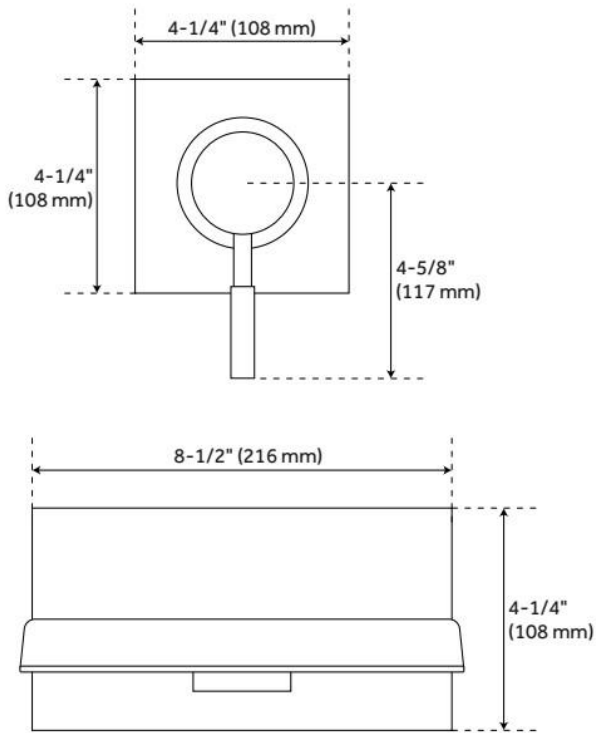

LAVELLE WALL-MOUNT WATERFALL TUB FAUCET

SKU: 924617

Code: SH378993, SH378994, SH378995, SH378997

FEATURES

Material: Metal construction for strength and durability

Installation Type: Wall Mount

Flow Rate: 10 gpm (37.9 L/min) @ 80 psi

Cartridge Type: Ceramic Disc

Swivel Spout: No

ADDITIONAL FEATURES

- Spout base plate width: 8-1/2"
- Spout base plate height: 4-1/4"
- Handle length: 4-5/8"
- Handle base plate width: 4-1/4". Base plate height: 4-1/4"
- Low-lead compliant.

REVISED 5/10/2024

LAVELLE WALL-MOUNT WATERFALL TUB FAUCET

SKU: 924617

Code: SH378993, SH378994, SH378995, SH378997

REVISED 5/10/2024