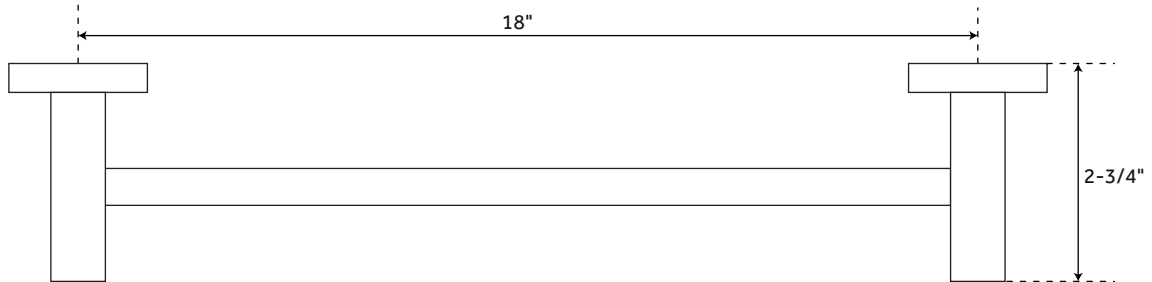

18" HELSINKI

TOWEL BAR

SKU: 921723

FEATURES

Installation Type: Wall Mount
Design: Modern
Material: Brass
Length: 19-1/8"
Depth: 2-3/4"
Base Plate Length: 1-3/8"
Base Plate Height: 2"
Mounting Hardware Included: Yes
Mounting Hardware Concealed: Yes
Assembly Required: No
Centers: 18"

SIGNATURE HARDWARE LIFETIME WARRANTY

See website for warranty information

All measurements are approximate. Measurements may vary +/- 1/2".

REVISED 01/16/2019

24" HELSINKI

TOWEL BAR

SKU: 921723

FEATURES

Installation Type: Wall Mount
Design: Modern
Material: Brass
Length: 25-1/8"
Depth: 2-3/4"
Base Plate Length: 1-3/8"
Base Plate Height: 2"
Mounting Hardware Included: Yes
Mounting Hardware Concealed: Yes
Assembly Required: No
Centers: 24"