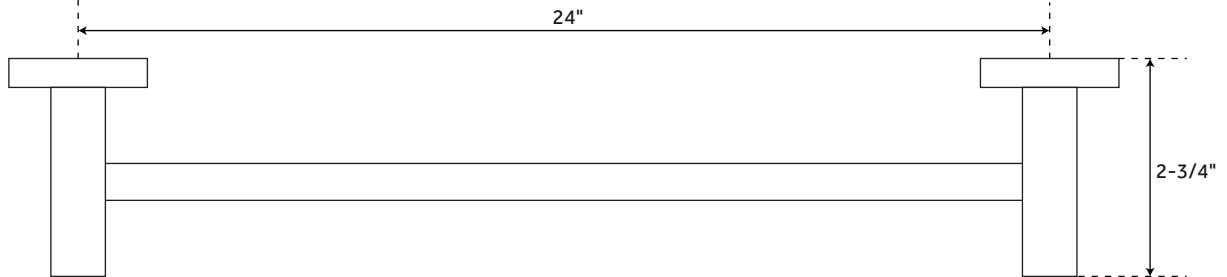

18" HELSINKI

TOWEL BAR

SKU: 921723

FEATURES

Installation Type: Wall Mount
Design: Modern
Material: Brass
Length: 19-1/8"
Depth: 2-3/4"
Base Plate Length: 1-3/8"
Base Plate Height: 2"
Mounting Hardware Included: Yes
Mounting Hardware Concealed: Yes
Assembly Required: No
Centers: 18"

SIGNATURE HARDWARE LIFETIME WARRANTY

See website for warranty information

All measurements are approximate. Measurements may vary +/- 1/2".

REVISED 01/16/2019

24" HELSINKI

TOWEL BAR

SKU: 921723

FEATURES

Installation Type: Wall Mount
Design: Modern
Material: Brass
Length: 25-1/8"
Depth: 2-3/4"
Base Plate Length: 1-3/8"
Base Plate Height: 2"
Mounting Hardware Included: Yes
Mounting Hardware Concealed: Yes
Assembly Required: No
Centers: 24"