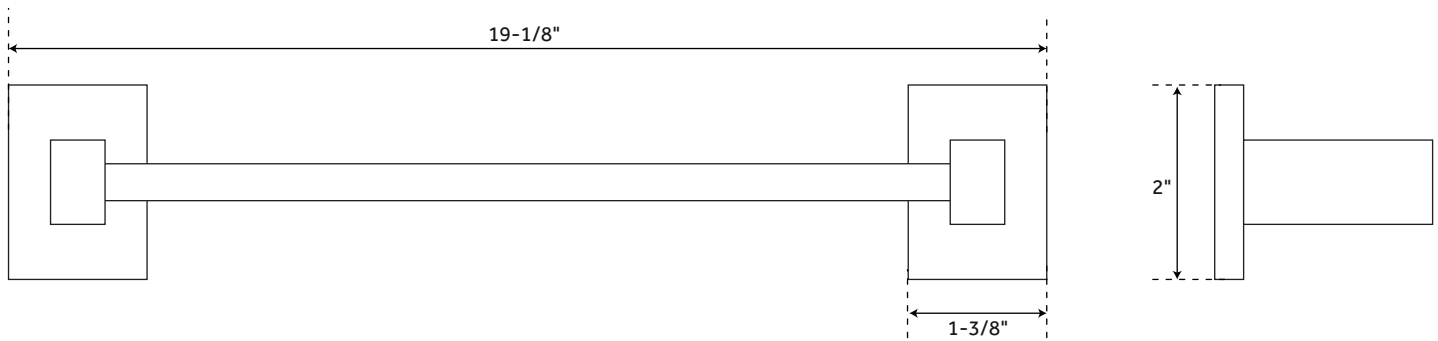

18" HELSINKI

TOWEL BAR

SKU: 921723

FEATURES

Installation Type: Wall Mount
Design: Modern
Material: Brass
Length: 19-1/8"
Depth: 2-3/4"
Base Plate Length: 1-3/8"
Base Plate Height: 2"
Mounting Hardware Included: Yes
Mounting Hardware Concealed: Yes
Assembly Required: No
Centers: 18"

SIGNATURE HARDWARE LIFETIME WARRANTY

See website for warranty information

All measurements are approximate. Measurements may vary +/- 1/2".

REVISED 01/16/2019

24" HELSINKI

TOWEL BAR

SKU: 921723

FEATURES

Installation Type: Wall Mount
Design: Modern
Material: Brass
Length: 25-1/8"
Depth: 2-3/4"
Base Plate Length: 1-3/8"
Base Plate Height: 2"
Mounting Hardware Included: Yes
Mounting Hardware Concealed: Yes
Assembly Required: No
Centers: 24"