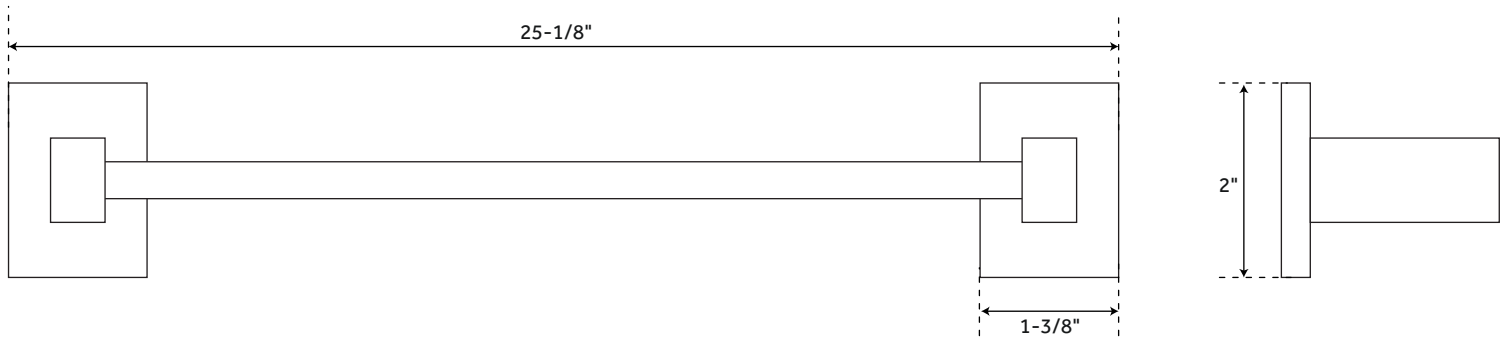

18" HELSINKI

TOWEL BAR

SKU: 921723

FEATURES

Installation Type: Wall Mount
Design: Modern
Material: Brass
Length: 19-1/8"
Depth: 2-3/4"
Base Plate Length: 1-3/8"
Base Plate Height: 2"
Mounting Hardware Included: Yes
Mounting Hardware Concealed: Yes
Assembly Required: No
Centers: 18"

SIGNATURE HARDWARE LIFETIME WARRANTY

See website for warranty information

All measurements are approximate. Measurements may vary +/- 1/2".

REVISED 01/16/2019

24" HELSINKI

TOWEL BAR

SKU: 921723

FEATURES

Installation Type: Wall Mount
Design: Modern
Material: Brass
Length: 25-1/8"
Depth: 2-3/4"
Base Plate Length: 1-3/8"
Base Plate Height: 2"
Mounting Hardware Included: Yes
Mounting Hardware Concealed: Yes
Assembly Required: No
Centers: 24"