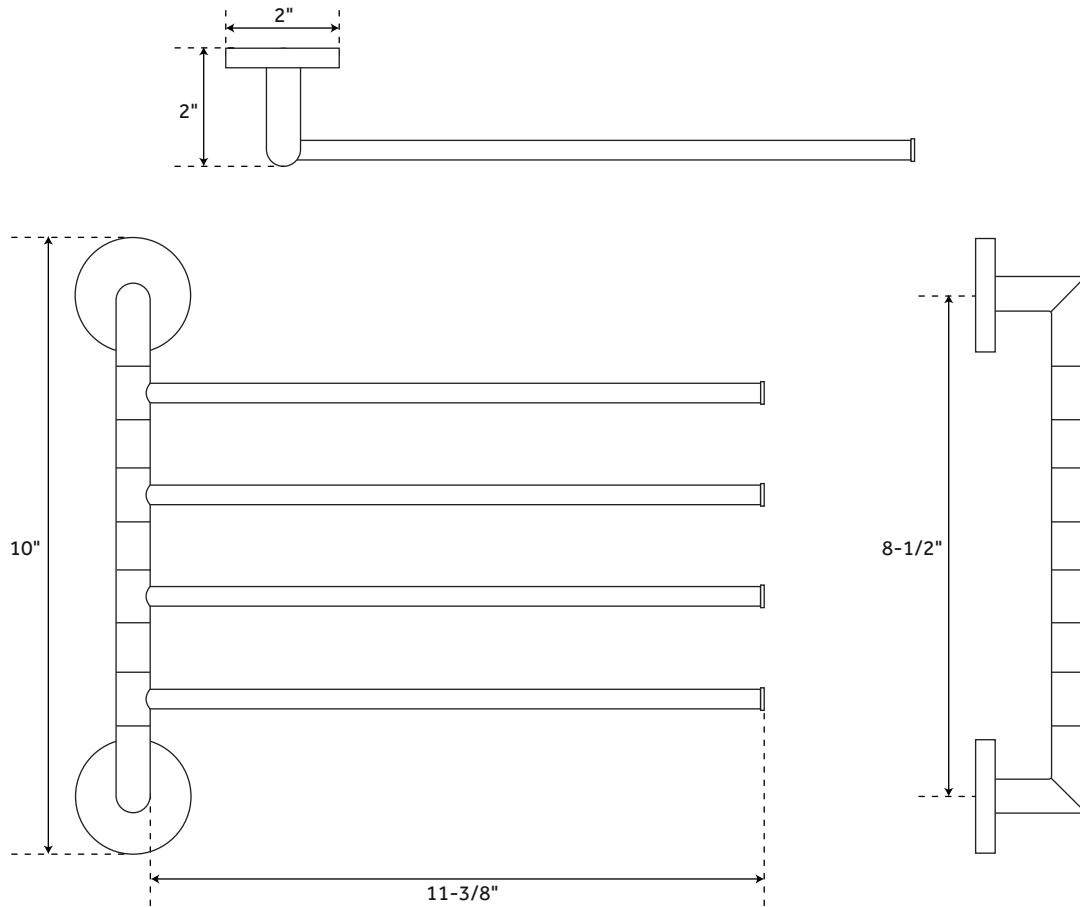

## QUADRUPLE SWING ARM TOWEL BAR

SKU: 921736

### FEATURES

Installation Type: Wall Mount  
Design: Modern  
Material: Brass  
Rail Length: 11-3/8"  
Height: 10"  
Depth: 2"  
Base Plate Length: 2"  
Base Plate Height: 2"  
Mounting Hardware Concealed: Yes  
Mounting Hardware Included: Yes  
Assembly Required: No  
Rod Diameter: 3/8"  
Centers: 8"