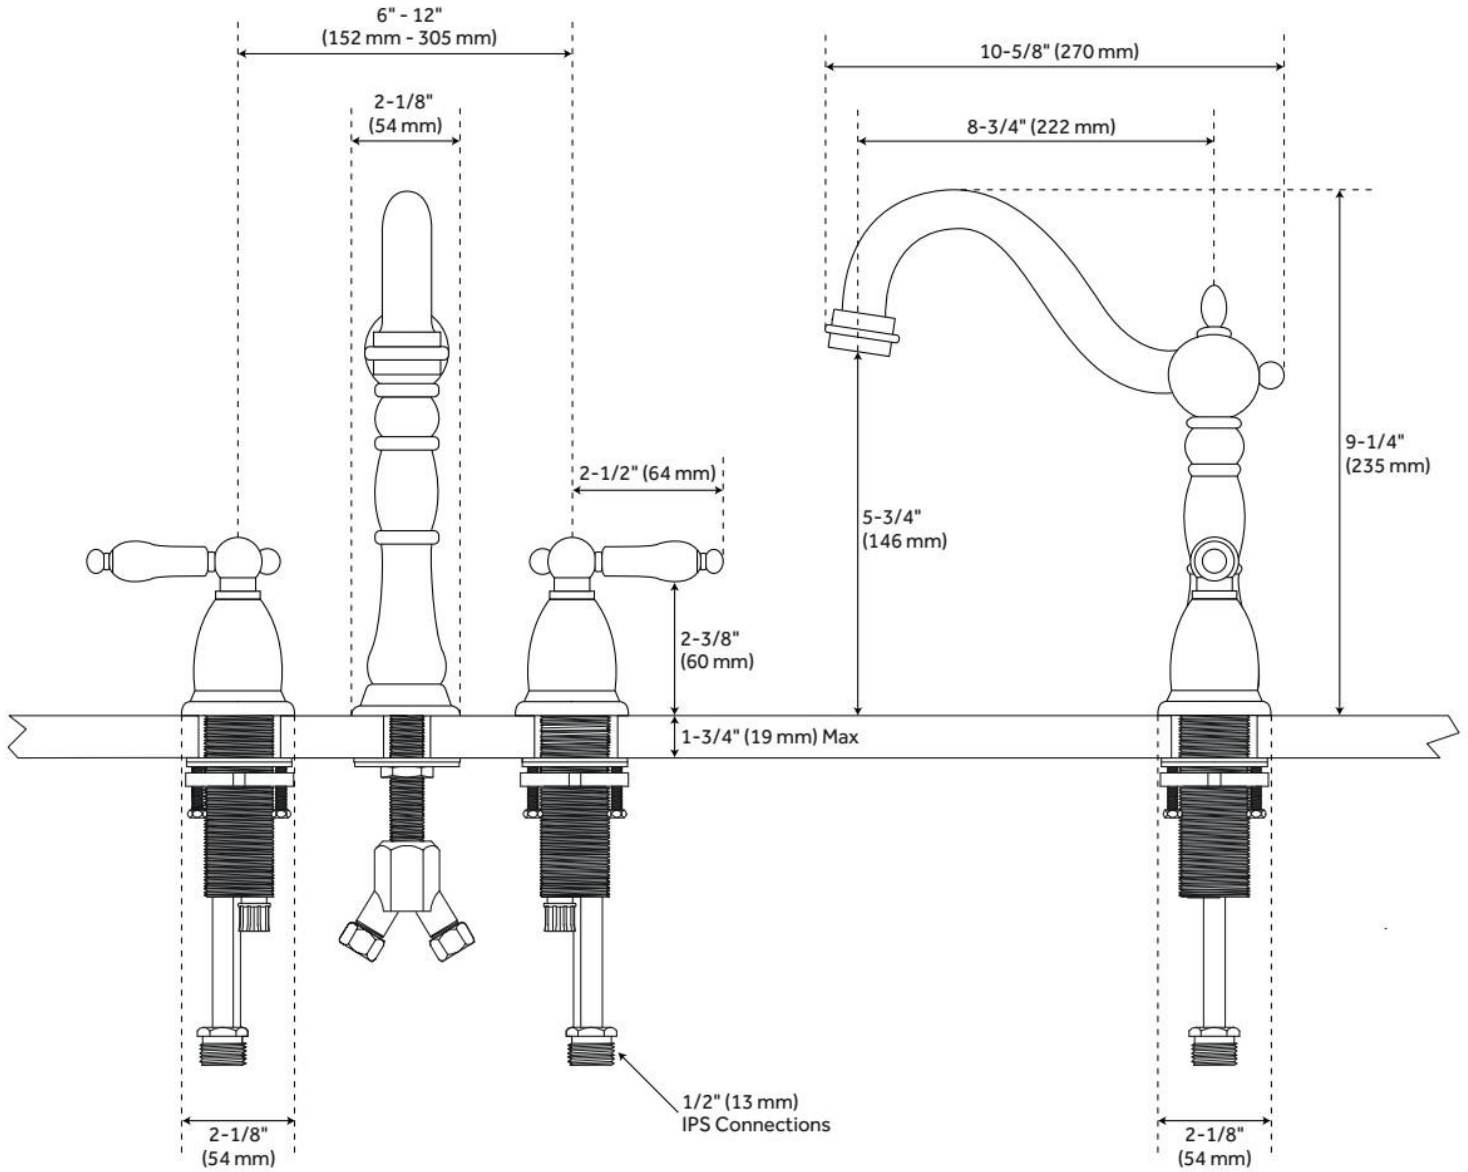

# VICTORIAN WIDESPREAD BATHROOM FAUCET - LEVER HANDLES

SKU: 903778

Code: SH329337, SH394341, SH394342, SH394343, SH434670

## FEATURES

Material: Metal construction for strength and durability

Faucet Centers: 8"

Installation Type: Widespread

Flow Rate: 1.2 gpm (4.5 L/min) @ 60 psi

Cartridge Type: Ceramic Disc

Swivel Spout: No

Drain Type: Lift rod metal pop-up with overflow

## ADDITIONAL FEATURES

- Faucet can be installed with variable centers from 6" - 12".

REVISED 1/20/2025

# VICTORIAN WIDESPREAD BATHROOM FAUCET - LEVER HANDLES

SKU: 903778

Code: SH329337, SH394341, SH394342, SH394343, SH434670

REVISED 1/20/2025