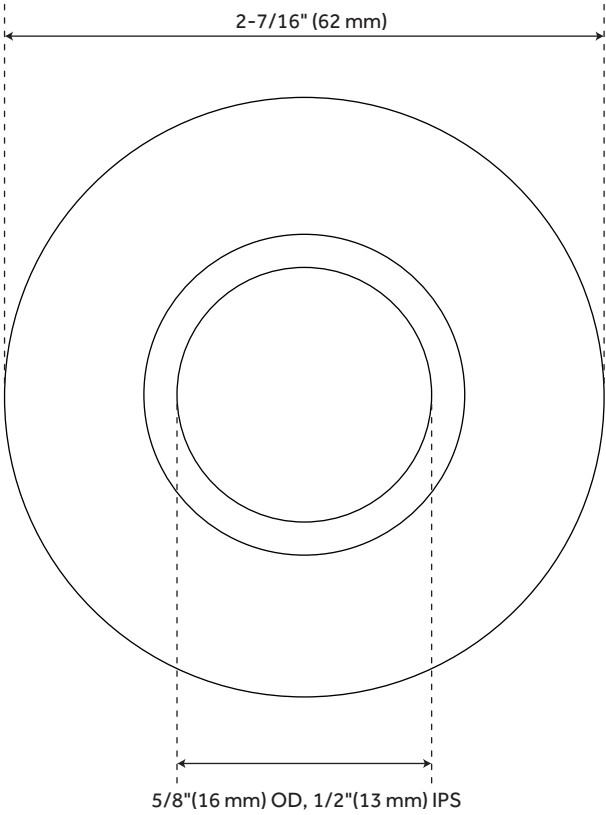

BELL FLANGE

SKU: 902342

Code: SH273, SH236861, SH236882, SH397509, SH113691

FEATURES

REVISED 5/7/2024

BELL FLANGE

SKU: 902342

Code: SH273, SH236861, SH236882, SH397509, SH113691

ADDITIONAL FEATURES

- Bell shape.
- 5/8" OD or 1/2" IPS.

REVISED 5/7/2024

BELL FLANGE

All dimensions and specifications are nominal and may vary. Use actual products for accuracy in critical situations.