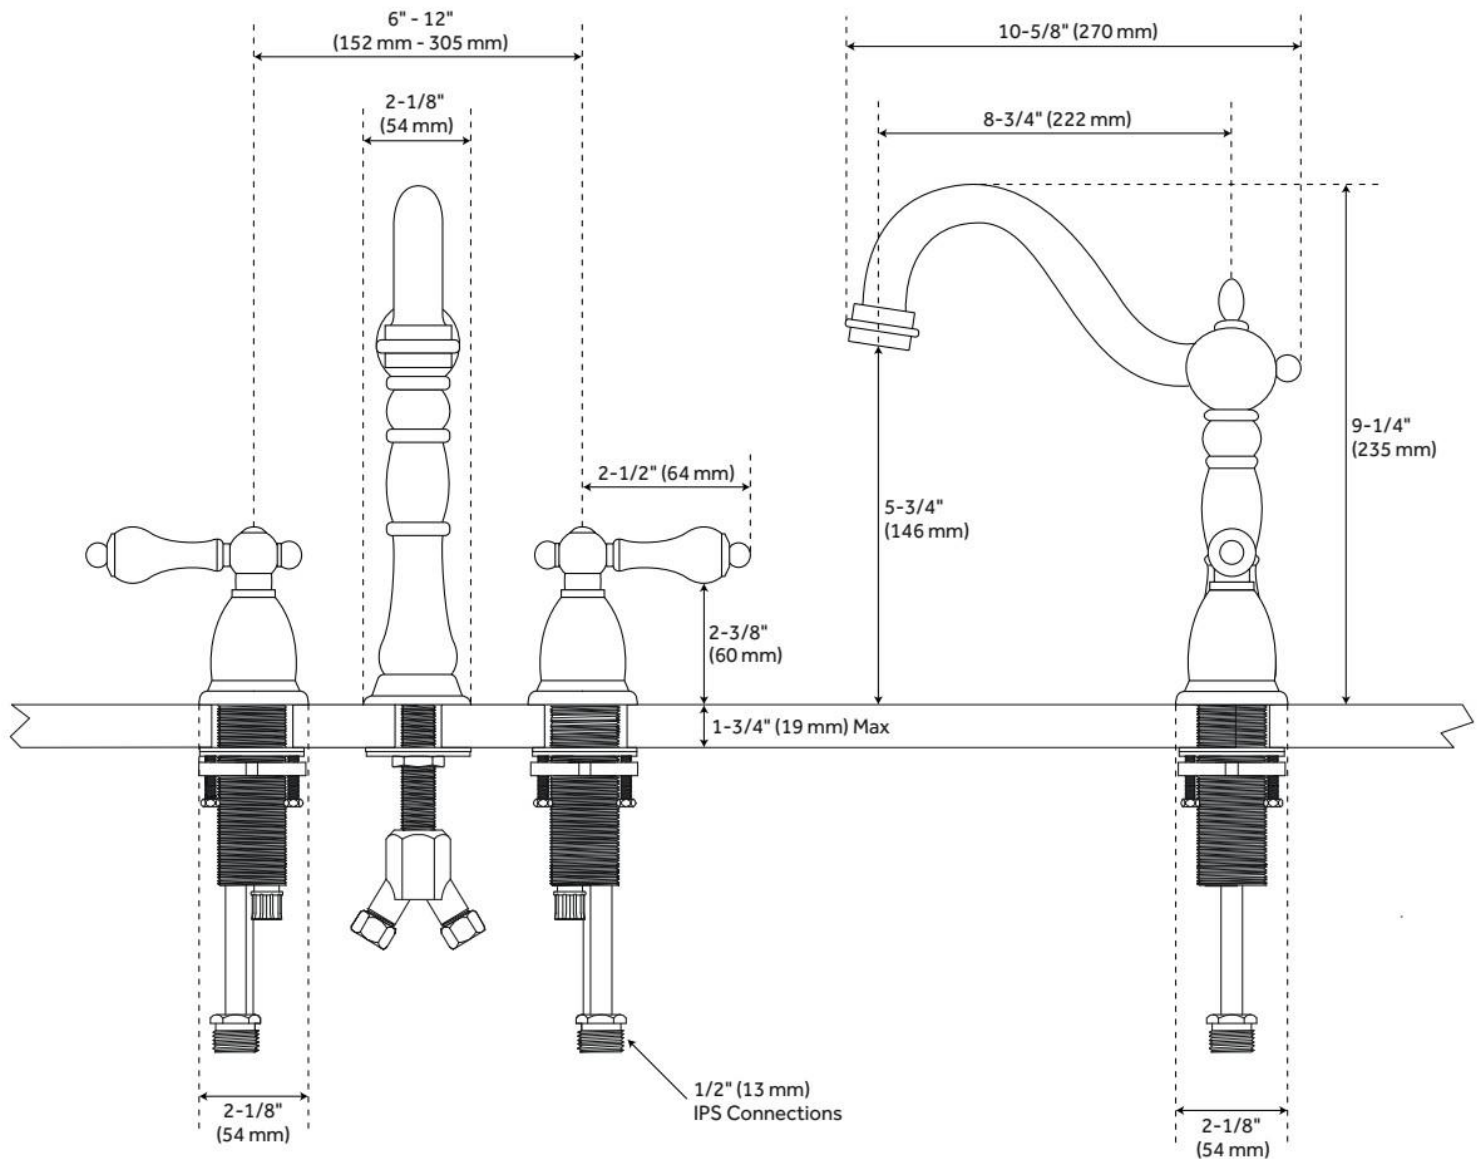

VICTORIAN WIDESPREAD BATHROOM FAUCET - PORCELAIN LEVER HANDLES

SKU: 900907

Code: SH268001, SH329435, SH329434, SH394339, SH434672

FEATURES

Material: Metal construction for strength and durability

Faucet Centers: 8"

Installation Type: Widespread

Flow Rate: 1.2 gpm (4.5 L/min) @ 60 psi

Cartridge Type: Ceramic Disc

Swivel Spout: No

Drain Type: Lift rod metal pop-up with overflow

ASME A112.18.1/CSA B125.1, NSF/ANSI 61, NSF/ANSI/CAN 61, LISTED ID: SH449060*, 512849, SH449713**

ADDITIONAL FEATURES

- Faucet can be installed with variable centers from 6" - 12".

REVISED 5/29/2025

VICTORIAN WIDESPREAD BATHROOM FAUCET - PORCELAIN LEVER HANDLES

SKU: 900907

Code: SH268001, SH329435, SH329434, SH394339, SH434672