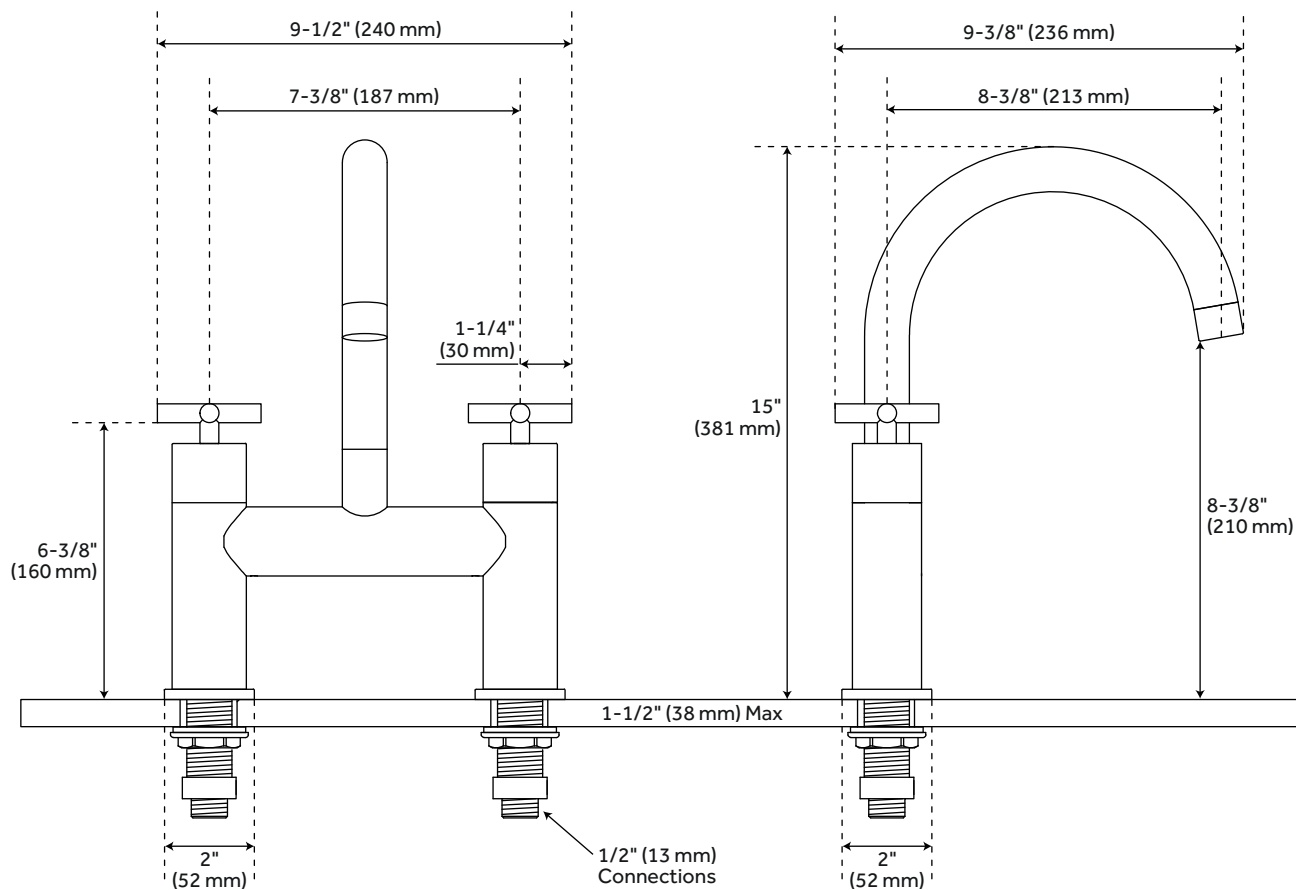

## DECK-MOUNT TUB FAUCET

SKU: 922084

### FEATURES

Installation Type: Deck Mount  
Faucet Centers: 7-3/8"  
Handle Type: Cross  
Features: Gooseneck  
Max. Deck Thickness: 1-1/2"  
Material: Brass  
Length: 9-1/2"  
Width: 9-3/8"  
Height: 15"  
Height To Spout: 8-3/8"  
Spout Reach: 8-3/8"  
Handle Material: Brass  
Hot and Cold Indicators: No  
Drain Included: No  
Base Plate Length: 2"  
Base Plate Width: 2"  
Ceramic Disc Cartridges: Yes  
Couplers Included: Yes