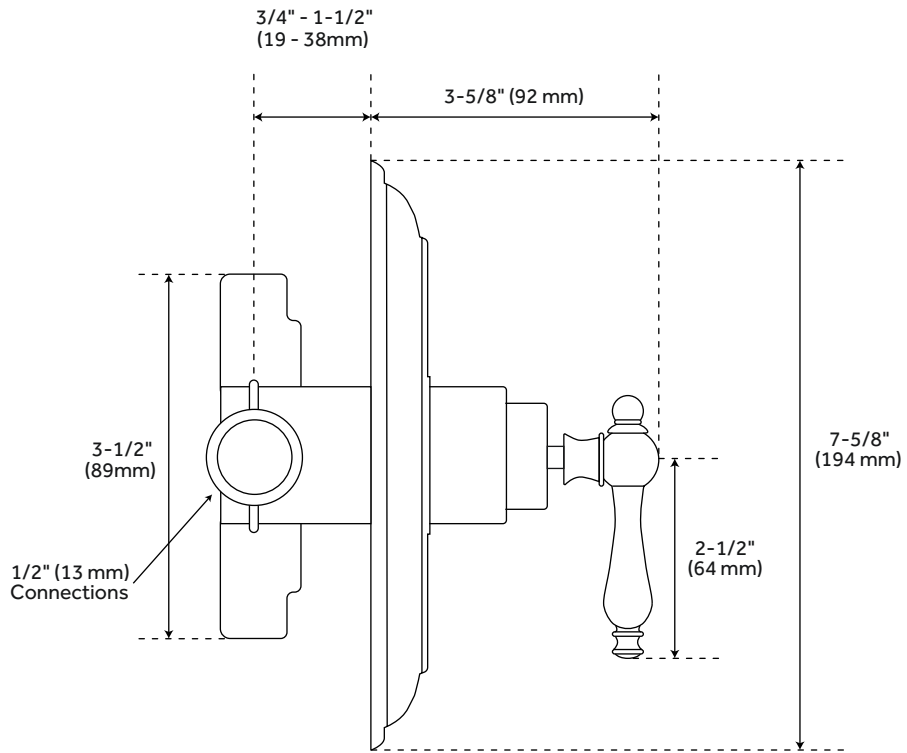

GLENLEY

PRESSURE BALANCE SHOWER SET WITH RAINFALL SHOWER HEAD & 4 BODY SPRAYS

SKU: 925471

FEATURES

Material: Brass
Handle Type: Lever
Features: Pressure-Balanced
Assembly Required: Yes
Number of Body Sprays: 4
Shower Head Installation Type: Ceiling
Shower Head IPS: 1/2"
Shower Head Swivel: No
Diverter Included: Yes
Diverter Outlets: 3

SIGNATURE HARDWARE Lifetime Warranty

See website for detailed warranty information.

CONTENTS

SHOWER VALVE	PAGE 2
DIVERTER	PAGE 3
OVERHEAD SHOWER HEAD	PAGE 4
BODY SPRAYS	PAGE 5

GLENLEY

SHOWER VALVE

SKU: 925471

GLENLEY

3 WAY DIVERTER

SKU: 925471

GLENLEY

CEILING-MOUNT RAINFALL SHOWER HEAD

SKU: 925471

GLENLEY

BODY SPRAYS