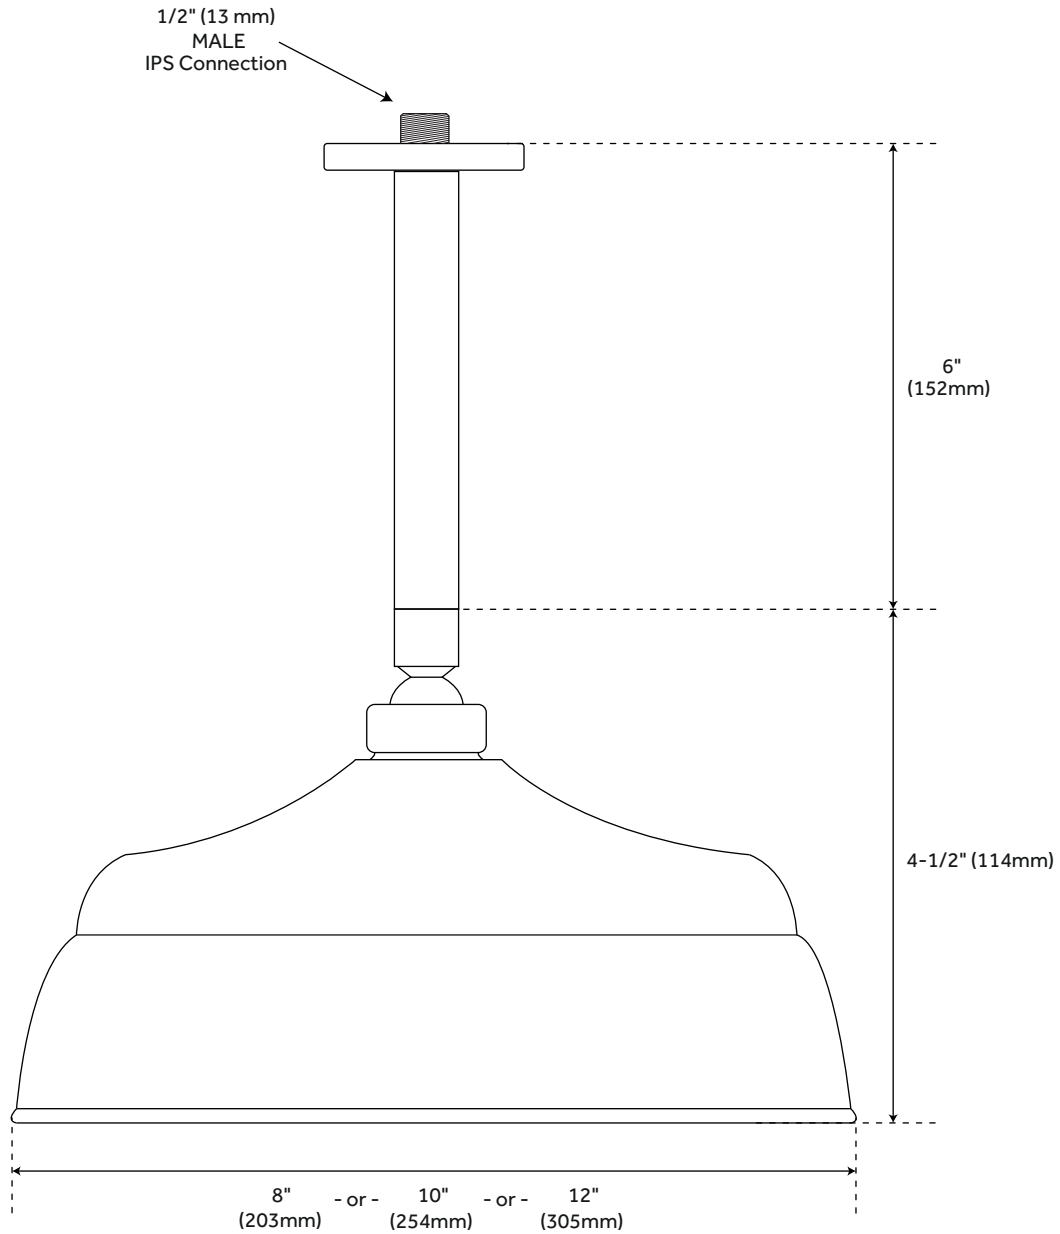

GLENLEY

PRESSURE BALANCE SHOWER SET WITH RAINFALL SHOWER HEAD & 4 BODY SPRAYS

SKU: 925471

FEATURES

Material: Brass
Handle Type: Lever
Features: Pressure-Balanced
Assembly Required: Yes
Number of Body Sprays: 4
Shower Head Installation Type: Ceiling
Shower Head IPS: 1/2"
Shower Head Swivel: No
Diverter Included: Yes
Diverter Outlets: 3

GLENLEY

3 WAY DIVERTER

SKU: 925471

GLENLEY

CEILING-MOUNT RAINFALL SHOWER HEAD

SKU: 925471

GLENLEY

BODY SPRAYS