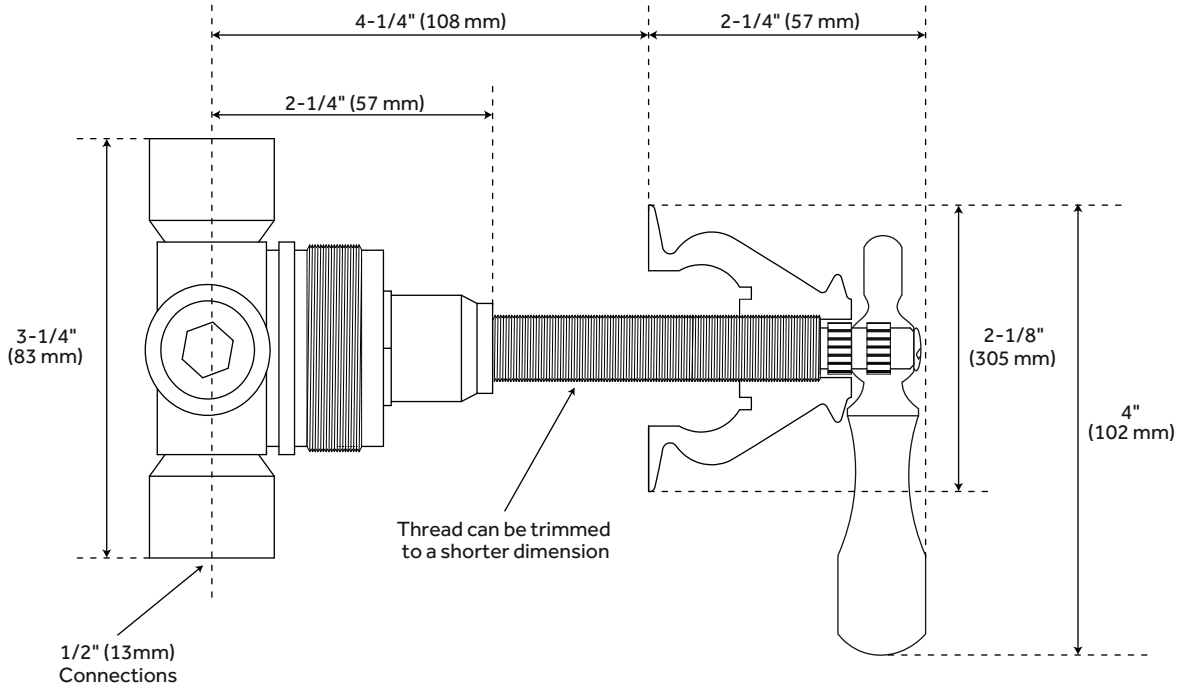

GLENLEY

PRESSURE BALANCE SHOWER SET WITH RAINFALL SHOWER HEAD & 4 BODY SPRAYS

SKU: 925471

FEATURES

Material: Brass
Handle Type: Lever
Features: Pressure-Balanced
Assembly Required: Yes
Number of Body Sprays: 4
Shower Head Installation Type: Ceiling
Shower Head IPS: 1/2"
Shower Head Swivel: No
Diverter Included: Yes
Diverter Outlets: 3

SIGNATURE HARDWARE Lifetime Warranty

See website for detailed warranty information.

CONTENTS

SHOWER VALVE	PAGE 2
DIVERTER	PAGE 3
OVERHEAD SHOWER HEAD	PAGE 4
BODY SPRAYS	PAGE 5

GLENLEY

SHOWER VALVE

SKU: 925471

GLENLEY

3 WAY DIVERTER

SKU: 925471

GLENLEY

CEILING-MOUNT RAINFALL SHOWER HEAD

SKU: 925471

GLENLEY

BODY SPRAYS