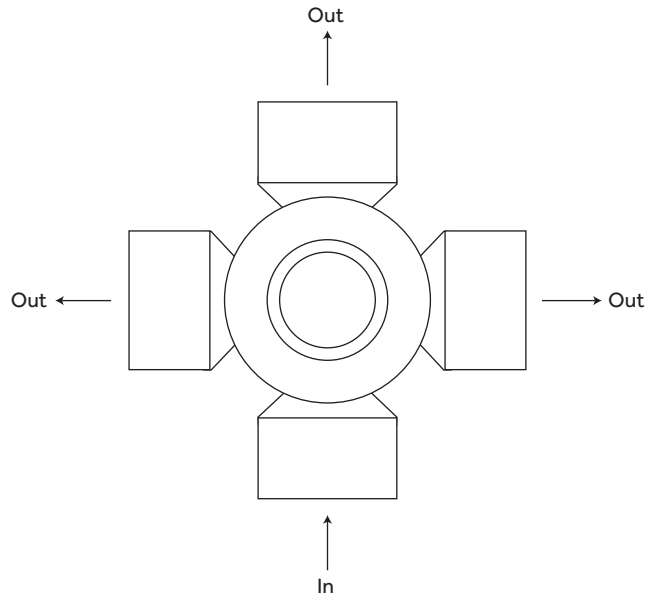

GLENLEY

PRESSURE BALANCE SHOWER SET WITH RAINFALL SHOWER HEAD & 4 BODY SPRAYS

SKU: 925471

FEATURES

Material: Brass
Handle Type: Lever
Features: Pressure-Balanced
Assembly Required: Yes
Number of Body Sprays: 4
Shower Head Installation Type: Ceiling
Shower Head IPS: 1/2"
Shower Head Swivel: No
Diverter Included: Yes
Diverter Outlets: 3

SIGNATURE HARDWARE Lifetime Warranty

See website for detailed warranty information.

CONTENTS

SHOWER VALVE	PAGE 2
DIVERTER	PAGE 3
OVERHEAD SHOWER HEAD	PAGE 4
BODY SPRAYS	PAGE 5

GLENLEY

SHOWER VALVE

SKU: 925471

GLENLEY

3 WAY DIVERTER

SKU: 925471

GLENLEY

CEILING-MOUNT RAINFALL SHOWER HEAD

SKU: 925471

GLENLEY

BODY SPRAYS