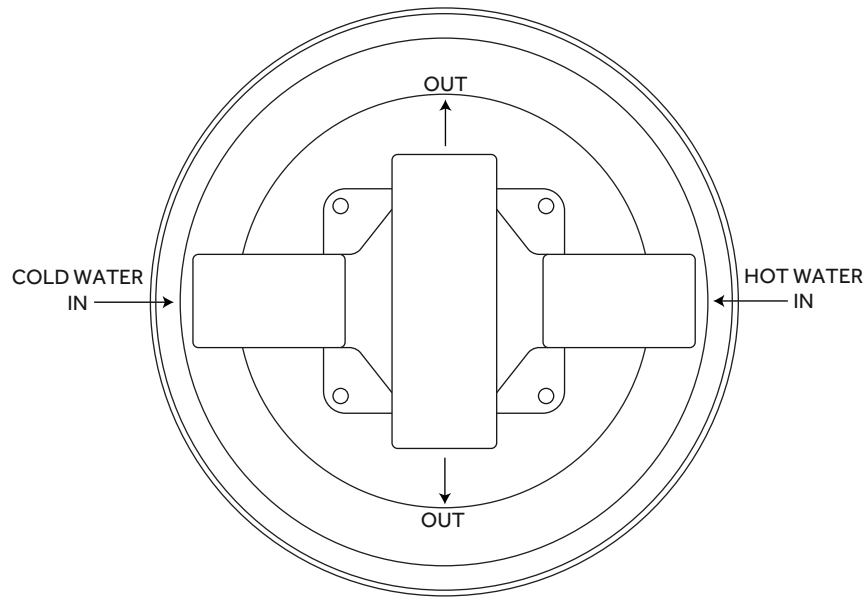

GLENLEY

PRESSURE BALANCE SHOWER SET WITH RAINFALL SHOWER HEAD & 4 BODY SPRAYS

SKU: 925471

FEATURES

Material: Brass
Handle Type: Lever
Features: Pressure-Balanced
Assembly Required: Yes
Number of Body Sprays: 4
Shower Head Installation Type: Ceiling
Shower Head IPS: 1/2"
Shower Head Swivel: No
Diverter Included: Yes
Diverter Outlets: 3

SIGNATURE HARDWARE Lifetime Warranty

See website for detailed warranty information.

CONTENTS

SHOWER VALVE	PAGE 2
DIVERTER	PAGE 3
OVERHEAD SHOWER HEAD	PAGE 4
BODY SPRAYS	PAGE 5

GLENLEY

SHOWER VALVE

SKU: 925471

GLENLEY

3 WAY DIVERTER

SKU: 925471

GLENLEY

CEILING-MOUNT RAINFALL SHOWER HEAD

SKU: 925471

GLENLEY

BODY SPRAYS