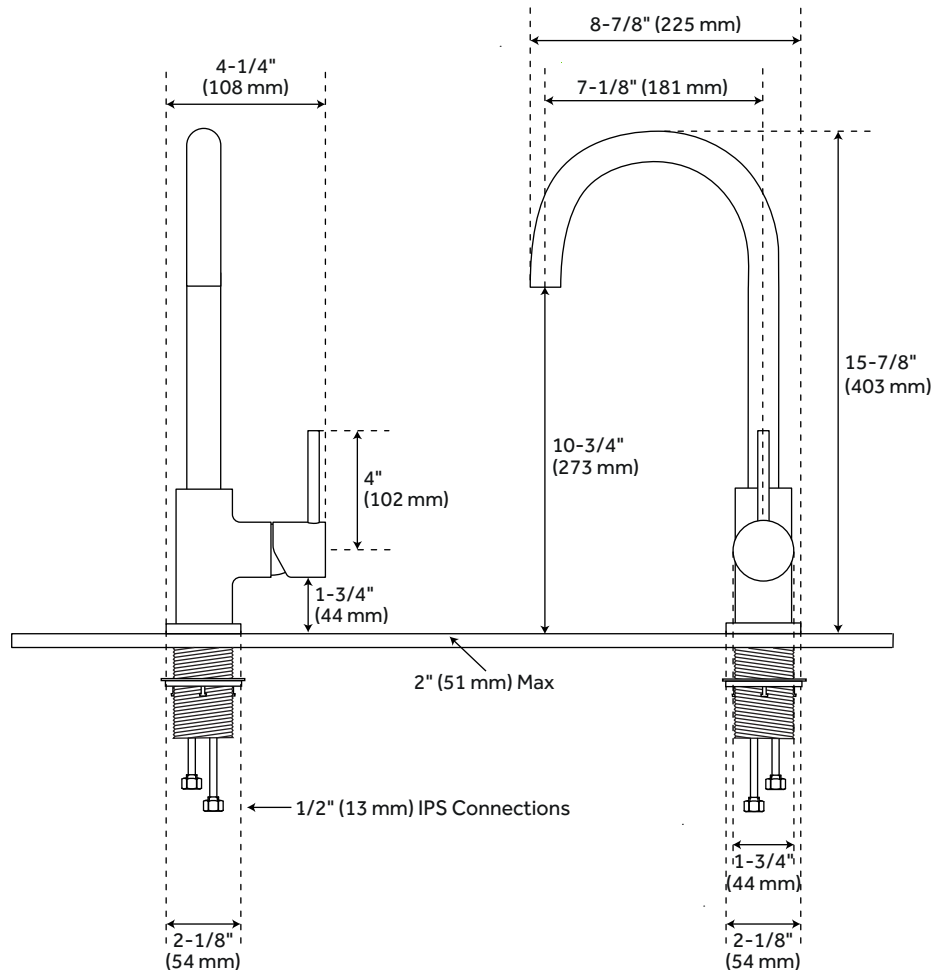

BULLENS

SINGLE-HOLE OUTDOOR KITCHEN FAUCET

SKU: 433134

FEATURES

- Max. Countertop Thickness: 2"
- Length: 4-1/4"
- Width: 8-7/8"
- Height: 15-7/8"
- Height To Spout: 10-3/4"
- Spout Reach: 7-1/8"
- Swivel Spout: Yes
- Base Plate Length: 2-1/8"
- Base Plate Width: 2-1/8"
- Handle Length: 4"
- Height to Bottom of Handle: 1-3/4"
- Ceramic Disc Cartridges: Yes
- Hot and Cold Indicators: Yes
- IPS: 1/2
- Maximum Flow Rate: 1.8 gpm (gallons per minute)

CODES/STANDARDS

- cUPC
- ASME A112.18.1/CSA B125.1
- NSF/ANSI 61
- NSF/ANSI 372
- CEC Listed

SIGNATURE HARDWARE LIFETIME WARRANTY

See website for warranty information

All product dimensions are nominal.

REVISED 07/09/2019