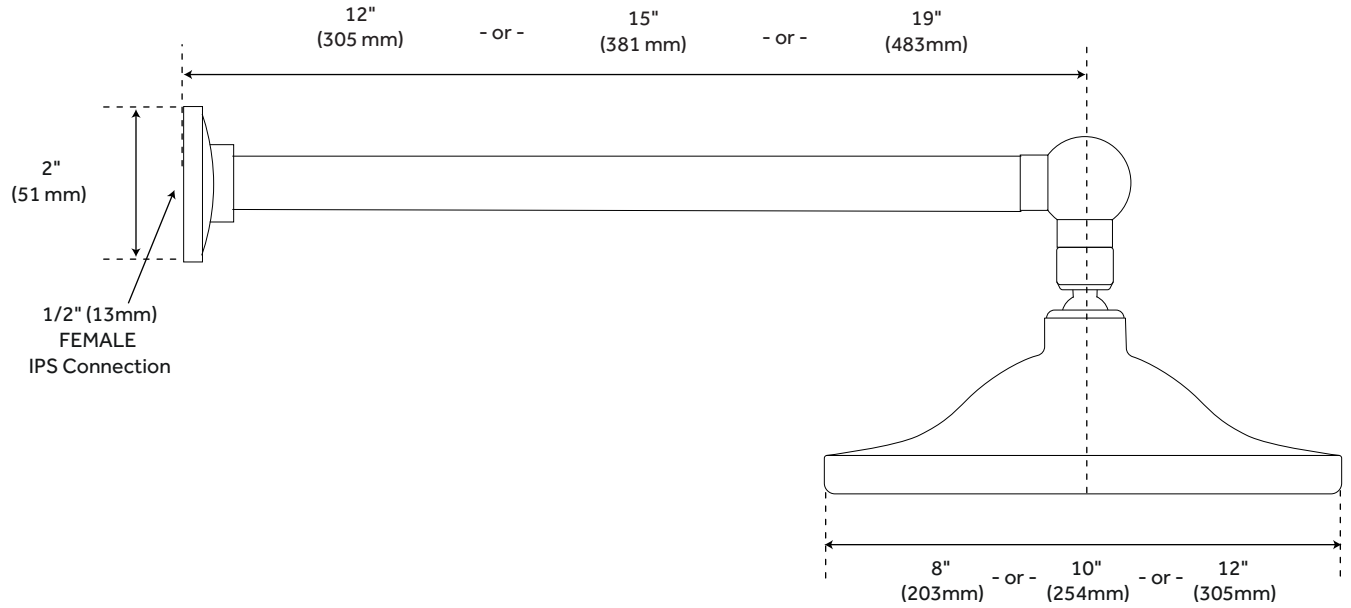

## RAINFALL SHOWER HEAD WITH ORNATE ARM

SKU: 926577

### FEATURES

- Material: Brass
- Shape: Round
- Installation Type: Wall Mount
- Assembly Required: Yes
- Shower Head Installation Type: Wall
- Shower Arm Included: Yes
- Shower Arm Height: 2-5/8"
- Shower Head IPS: 1/2"