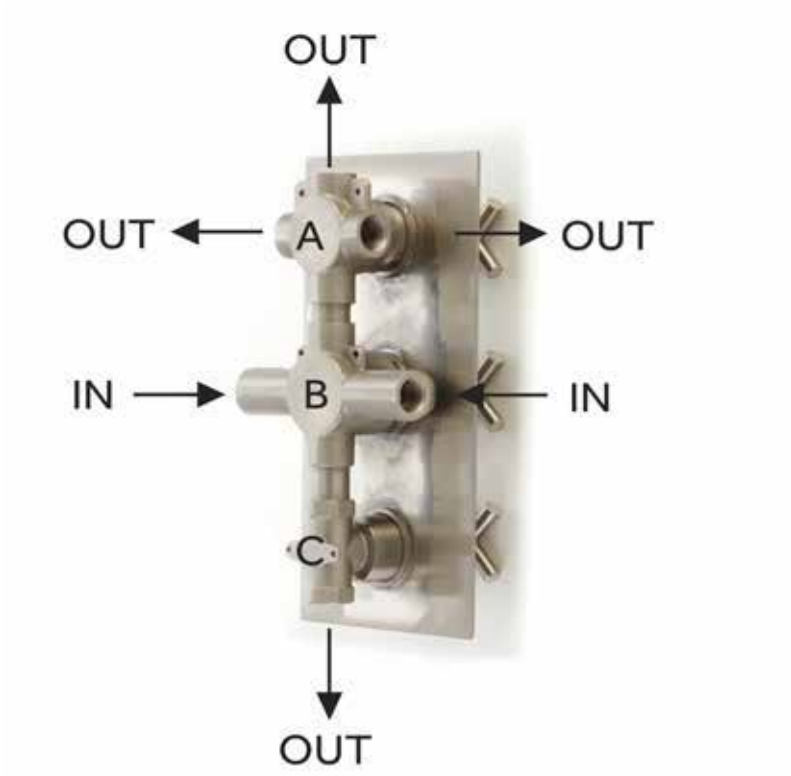

ISOLA THERMOSTATIC SHOWER SYSTEM WITH RAINFALL SHOWER 3 BODY SPRAYS

SPECIFICATIONS

CONTENTS

Diverter.....	2
Overhead Shower Head.....	3
Body Sprays.....	4

Diverter

Front

Side

All product dimensions are nominal.

Overhead Shower Head

Side

All product dimensions are nominal.

Body Sprays

Front

Side

All product dimensions are nominal.

All product dimensions are nominal.