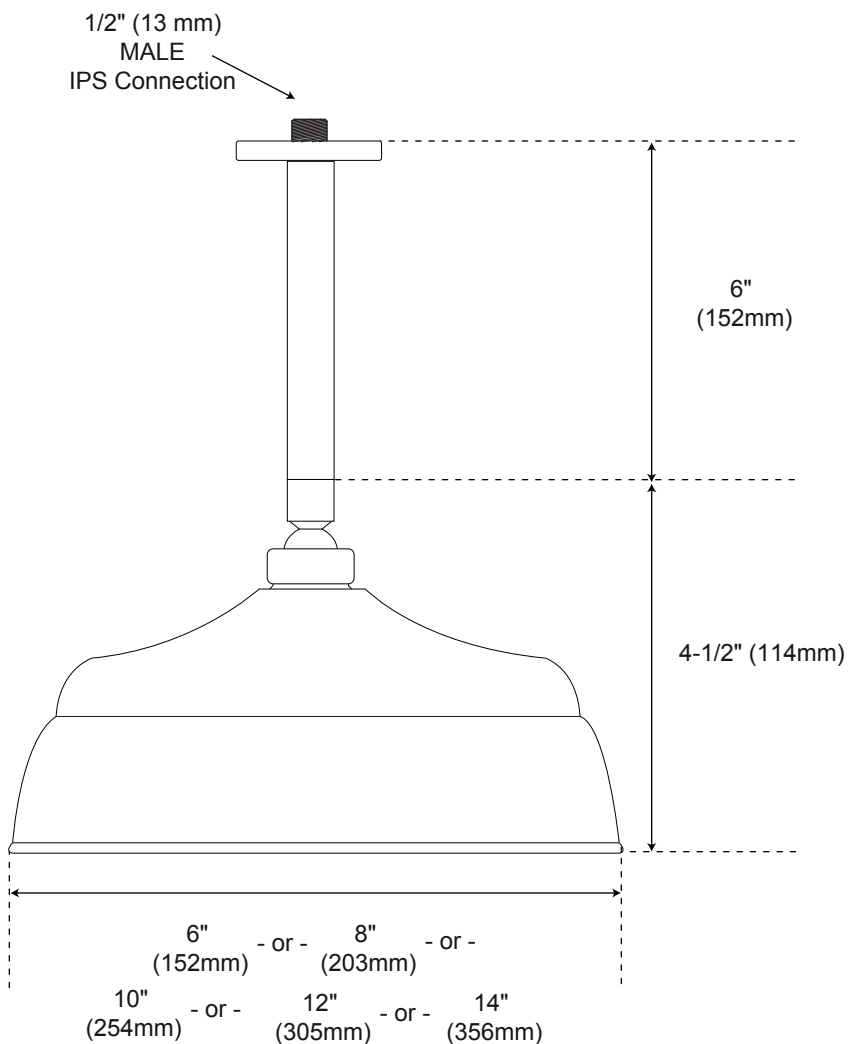

ISOLA THERMOSTATIC SHOWER SYSTEM WITH RAINFALL SHOWER 3 BODY SPRAYS

SPECIFICATIONS

CONTENTS

Diverter.....	2
Overhead Shower Head.....	3
Body Sprays.....	4

Diverter

Front

Side

All product dimensions are nominal.

Overhead Shower Head

Side

All product dimensions are nominal.

Body Sprays

Front

Side

All product dimensions are nominal.

All product dimensions are nominal.