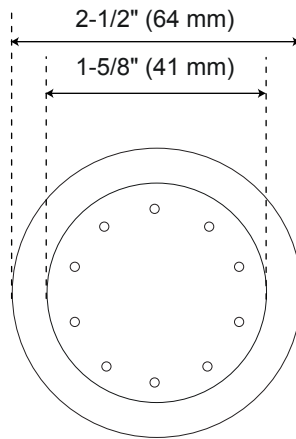

ISOLA THERMOSTATIC SHOWER SYSTEM WITH RAINFALL SHOWER 3 BODY SPRAYS

SPECIFICATIONS

CONTENTS

Diverter.....	2
Overhead Shower Head.....	3
Body Sprays.....	4

Diverter

Front

Side

All product dimensions are nominal.

Overhead Shower Head

Side

All product dimensions are nominal.

Body Sprays

Front

Side

All product dimensions are nominal.

All product dimensions are nominal.