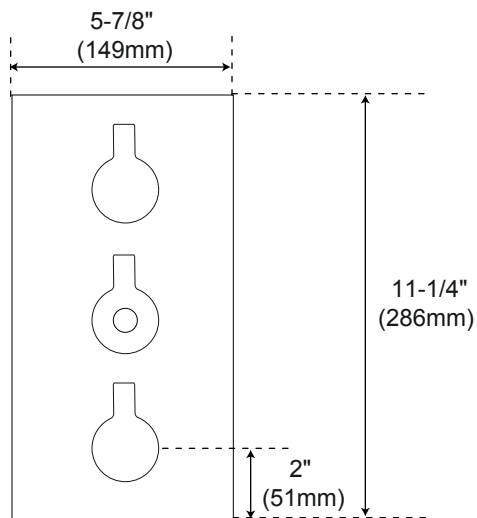

ISOLA THERMOSTATIC SHOWER SYSTEM WITH RAINFALL SHOWER 3 BODY SPRAYS

SPECIFICATIONS

CONTENTS

Diverter.....	2
Overhead Shower Head.....	3
Body Sprays.....	4

Diverter

Front

Side

All product dimensions are nominal.

Overhead Shower Head

Side

All product dimensions are nominal.

Body Sprays

Front

Side

All product dimensions are nominal.

All product dimensions are nominal.