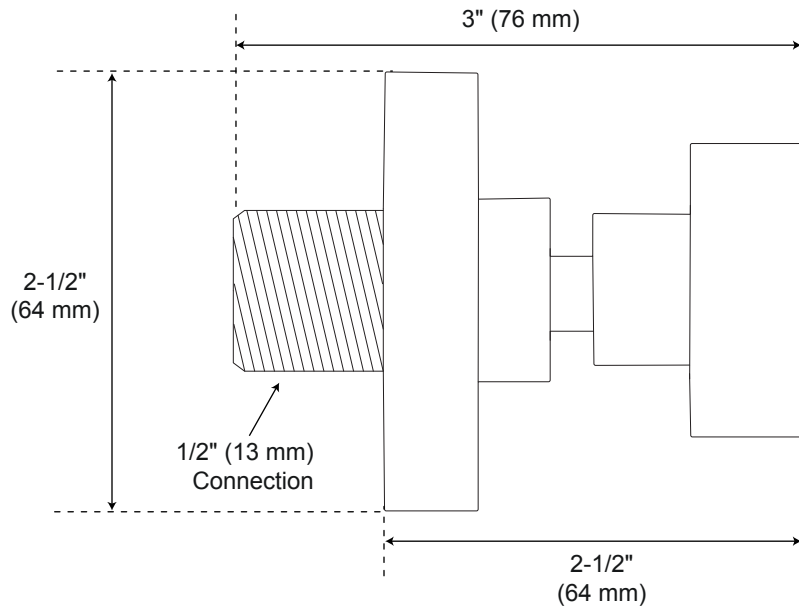

ISOLA THERMOSTATIC SHOWER SYSTEM WITH RAINFALL SHOWER 3 BODY SPRAYS

SPECIFICATIONS

CONTENTS

Diverter.....	2
Overhead Shower Head.....	3
Body Sprays.....	4

Diverter

Front

Side

All product dimensions are nominal.

Overhead Shower Head

Side

All product dimensions are nominal.

Body Sprays

Front

Side

All product dimensions are nominal.

All product dimensions are nominal.