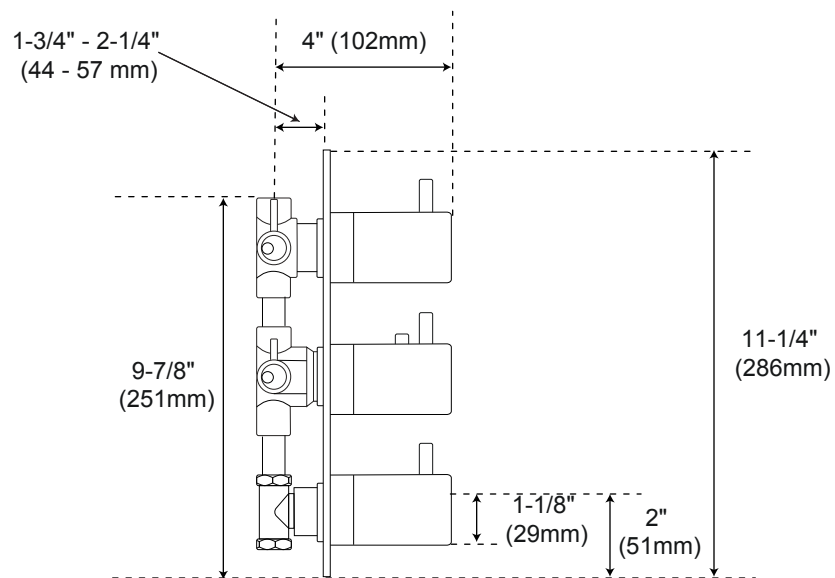

ISOLA THERMOSTATIC SHOWER SYSTEM WITH RAINFALL SHOWER 3 BODY SPRAYS

SPECIFICATIONS

CONTENTS

Diverter.....	2
Overhead Shower Head.....	3
Body Sprays.....	4

Diverter

Front

Side

All product dimensions are nominal.

Overhead Shower Head

Side

All product dimensions are nominal.

Body Sprays

Front

Side

All product dimensions are nominal.

All product dimensions are nominal.