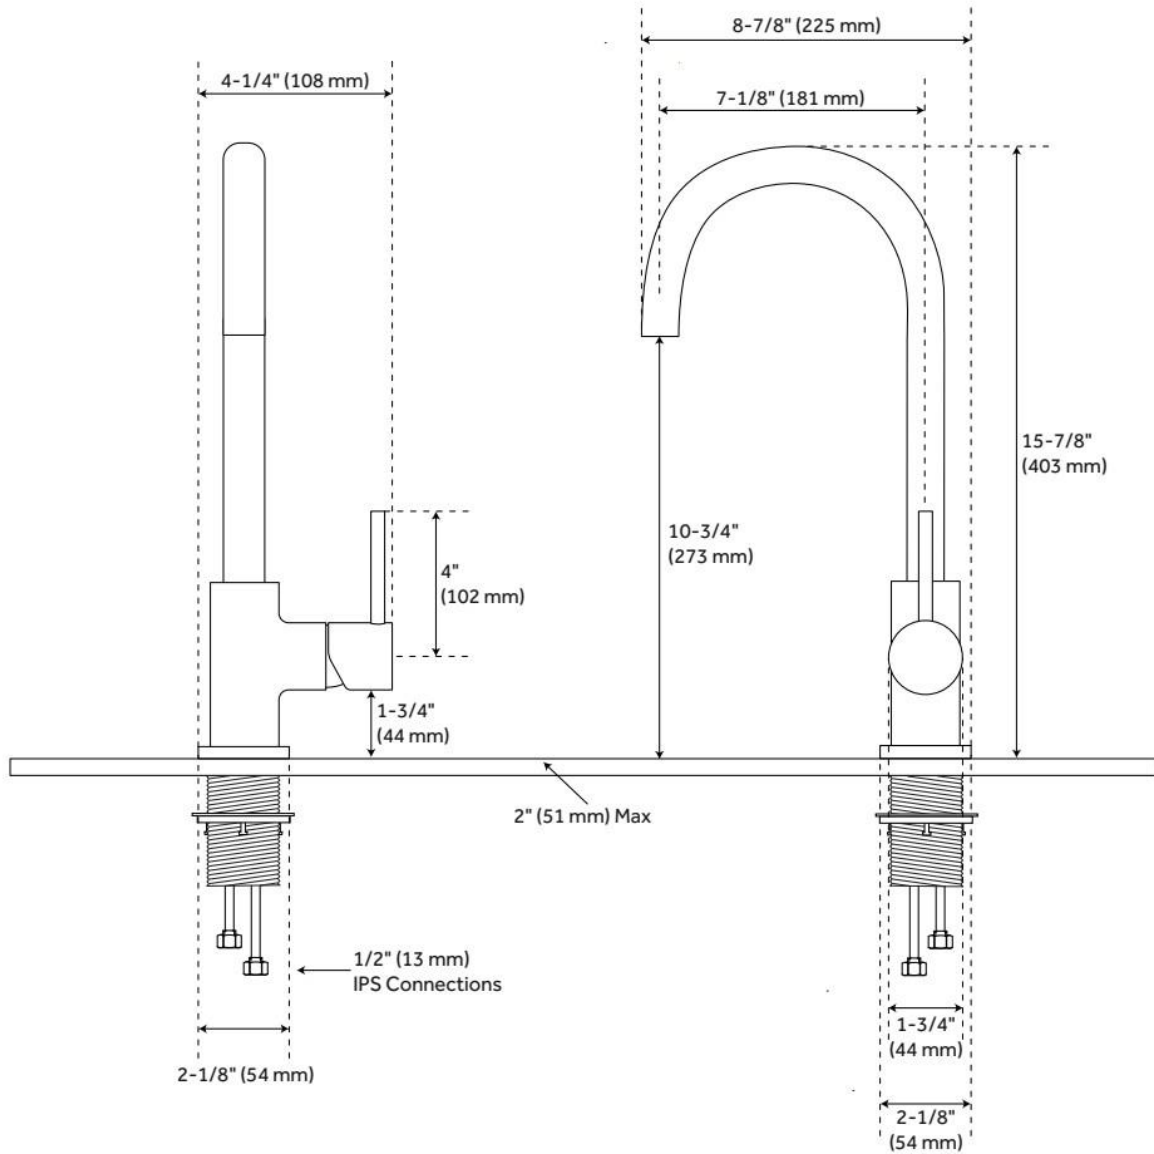

## FEATURES

Material: Metal construction for strength and durability  
Installation Type: Single-Hole  
Flow Rate: 1.8 gpm (6.8 L/min) @ 60 psi  
Cartridge Type: Ceramic Disc  
Swivel Spout: Yes

IAPMO, ASME A112.18.1/CSA B125.1, NSF/ANSI 372, NSF/ANSI 61, NSF/ANSI/CAN 61, NSF/ANSI/CAN 61-9:Q≤1, Massachusetts Accepted, LISTED ID: SH349702\*

## ADDITIONAL FEATURES

- 316 Marine-grade stainless steel.
- To prevent the water lines from freezing if used outdoors, the faucet must be removed and stored indoors during winter months.

REVISED 8/13/2024

# BULLENS SINGLE-HOLE OUTDOOR KITCHEN FAUCET

SKU: 433108  
Code: SH433108

REVISED 8/13/2024