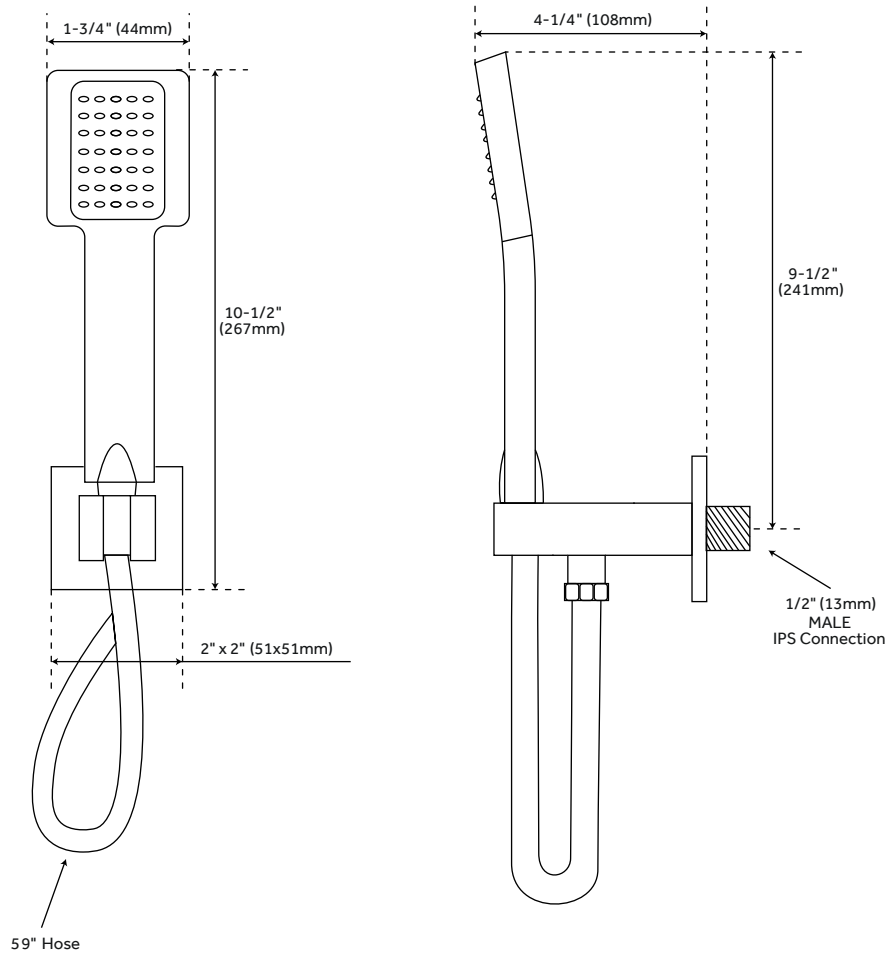

CALHOUN

SHOWER SYSTEM WITH RAINFALL SHOWER HEAD & HAND SHOWER

SKU: 927746

CONTENTS

SHOWER VALVE	PAGE 2
WALL SHOWER HEAD	PAGE 3
HAND SHOWER	PAGE 4

FEATURES

- Material: Brass
- Handle Type: Lever
- Assembly Required: Hand Shower Included, Waterfall
- Installation Type: Wall Mount
- Body Sprays: No
- Shower Head Installation Type: Wall
- Number of Shower Heads: 1
- Shower Head Material: Brass
- Shower Head Spray: Rainfall
- Shower Arm Included: Yes
- Shower Head Swivel: No
- Hand Shower Material: Abs
- Shower System Includes Wall Mount Rainfall Shower Head, Wall Mount Hand Shower, Hand Shower Water Connection and a 3-Way in-Wall Diverter
- Shower Head has a Waterfall Feature
- Diverter Includes the Valve and Metal Lever Handles
- The Diverter Directs Water to One Spray Function at a Time

REVISED 10/13/2020

CALHOUN

SHOWER VALVE

SKU: 927746

FEATURES

Valve Trim Width: 5-3/4"

Valve Trim Height: 7-7/8"

3-Way Diverter Features 1/2" IPS Inlets,
and Controls Water Flow Between 3
Shower Outlets

Shower Arm Height: 7/8"

Shower Head Spray Area 6-5/8" x 4-1/4"

PRODUCT IMAGE

All dimensions and specifications are nominal and may vary. Use actual products for accuracy in critical situations.

PAGE 3

CALHOUN

HAND SHOWER

SKU: 927746

FEATURES

- Hand Shower Length: 9"
- Hand Shower Hose Length: 59"
- Hand Shower Water Connection
Features a 1/2" IPS Connection

PRODUCT IMAGE

All dimensions and specifications are nominal and may vary. Use actual products for accuracy in critical situations.