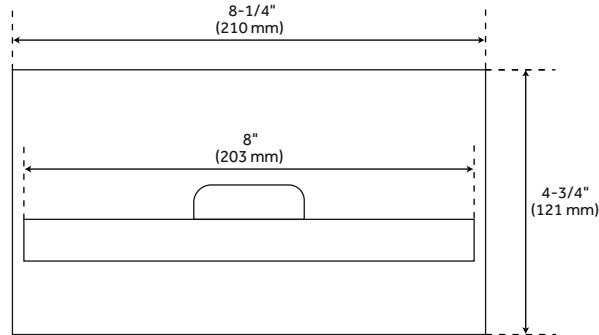

REVISED 10/13/2020

CALHOUN

SHOWER VALVE

SKU: 927746

FEATURES

Valve Trim Width: 5-3/4"

Valve Trim Height: 7-7/8"

3-Way Diverter Features 1/2" IPS Inlets,
and Controls Water Flow Between 3
Shower Outlets

PRODUCT IMAGE

All dimensions and specifications are nominal and may vary. Use actual products for accuracy in critical situations.

PAGE 2

CALHOUN

WALL-MOUNT RAINFALL SHOWER HEAD

SKU: 927746

FEATURES

Shower Arm Extension: 13"

Shower Arm Height: 7/8"

Shower Head Spray Area 6-5/8" x 4-1/4"

PRODUCT IMAGE

All dimensions and specifications are nominal and may vary. Use actual products for accuracy in critical situations.

PAGE 3

CALHOUN

HAND SHOWER

SKU: 927746

FEATURES

- Hand Shower Length: 9"
- Hand Shower Hose Length: 59"
- Hand Shower Water Connection
Features a 1/2" IPS Connection

PRODUCT IMAGE

All dimensions and specifications are nominal and may vary. Use actual products for accuracy in critical situations.