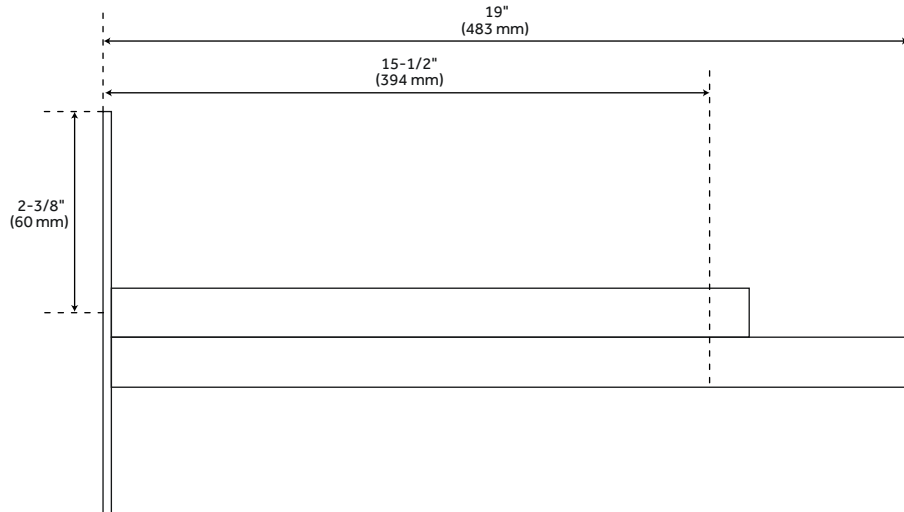

REVISED 10/13/2020

CALHOUN

SHOWER VALVE

SKU: 927746

FEATURES

Valve Trim Width: 5-3/4"

Valve Trim Height: 7-7/8"

3-Way Diverter Features 1/2" IPS Inlets,
and Controls Water Flow Between 3
Shower Outlets

PRODUCT IMAGE

All dimensions and specifications are nominal and may vary. Use actual products for accuracy in critical situations.

PAGE 2

CALHOUN

WALL-MOUNT RAINFALL SHOWER HEAD

SKU: 927746

FEATURES

Shower Arm Extension: 13"

Shower Arm Height: 7/8"

Shower Head Spray Area 6-5/8" x 4-1/4"

PRODUCT IMAGE

All dimensions and specifications are nominal and may vary. Use actual products for accuracy in critical situations.

PAGE 3

CALHOUN

HAND SHOWER

SKU: 927746

FEATURES

- Hand Shower Length: 9"
- Hand Shower Hose Length: 59"
- Hand Shower Water Connection
Features a 1/2" IPS Connection

PRODUCT IMAGE

All dimensions and specifications are nominal and may vary. Use actual products for accuracy in critical situations.