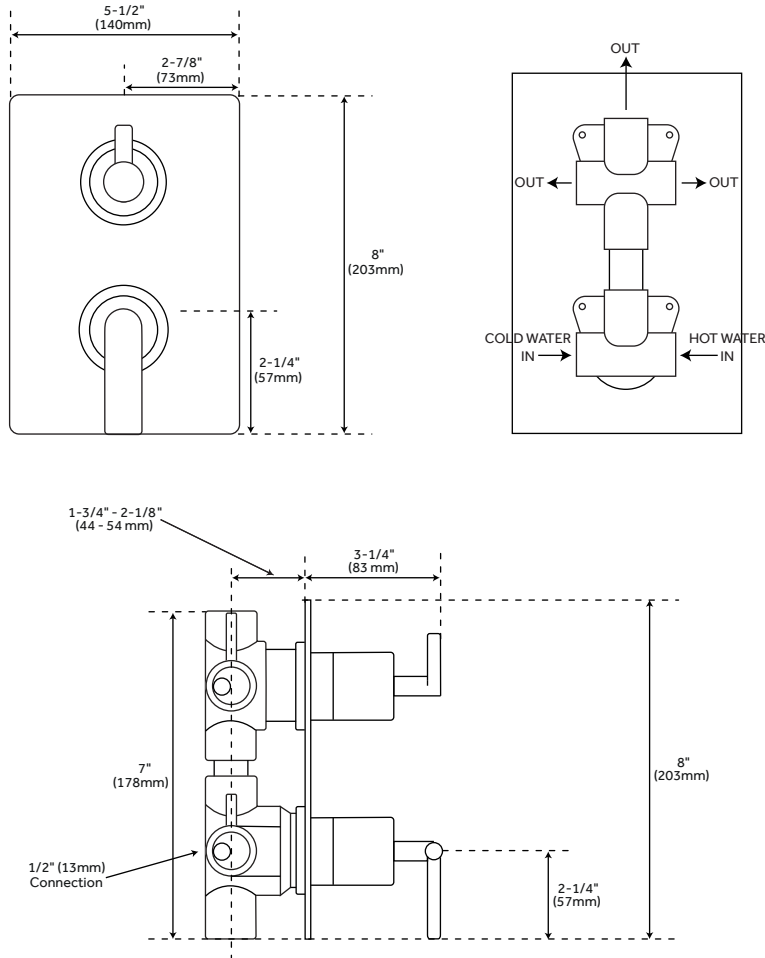

CALHOUN

SHOWER SYSTEM WITH RAINFALL SHOWER HEAD & HAND SHOWER

SKU: 927746

CONTENTS

SHOWER VALVE	PAGE 2
WALL SHOWER HEAD	PAGE 3
HAND SHOWER	PAGE 4

FEATURES

- Material: Brass
- Handle Type: Lever
- Assembly Required: Hand Shower Included, Waterfall
- Installation Type: Wall Mount
- Body Sprays: No
- Shower Head Installation Type: Wall
- Number of Shower Heads: 1
- Shower Head Material: Brass
- Shower Head Spray: Rainfall
- Shower Arm Included: Yes
- Shower Head Swivel: No
- Hand Shower Material: Abs
- Shower System Includes Wall Mount Rainfall Shower Head, Wall Mount Hand Shower, Hand Shower Water Connection and a 3-Way in-Wall Diverter
- Shower Head has a Waterfall Feature
- Diverter Includes the Valve and Metal Lever Handles
- The Diverter Directs Water to One Spray Function at a Time

REVISED 10/13/2020

CALHOUN

SHOWER VALVE

SKU: 927746

FEATURES

Valve Trim Width: 5-3/4"

Valve Trim Height: 7-7/8"

3-Way Diverter Features 1/2" IPS Inlets,
and Controls Water Flow Between 3
Shower Outlets

Shower Arm Height: 7/8"

Shower Head Spray Area 6-5/8" x 4-1/4"

PRODUCT IMAGE

All dimensions and specifications are nominal and may vary. Use actual products for accuracy in critical situations.

PAGE 3

CALHOUN

HAND SHOWER

SKU: 927746

FEATURES

- Hand Shower Length: 9"
- Hand Shower Hose Length: 59"
- Hand Shower Water Connection
Features a 1/2" IPS Connection

PRODUCT IMAGE

All dimensions and specifications are nominal and may vary. Use actual products for accuracy in critical situations.