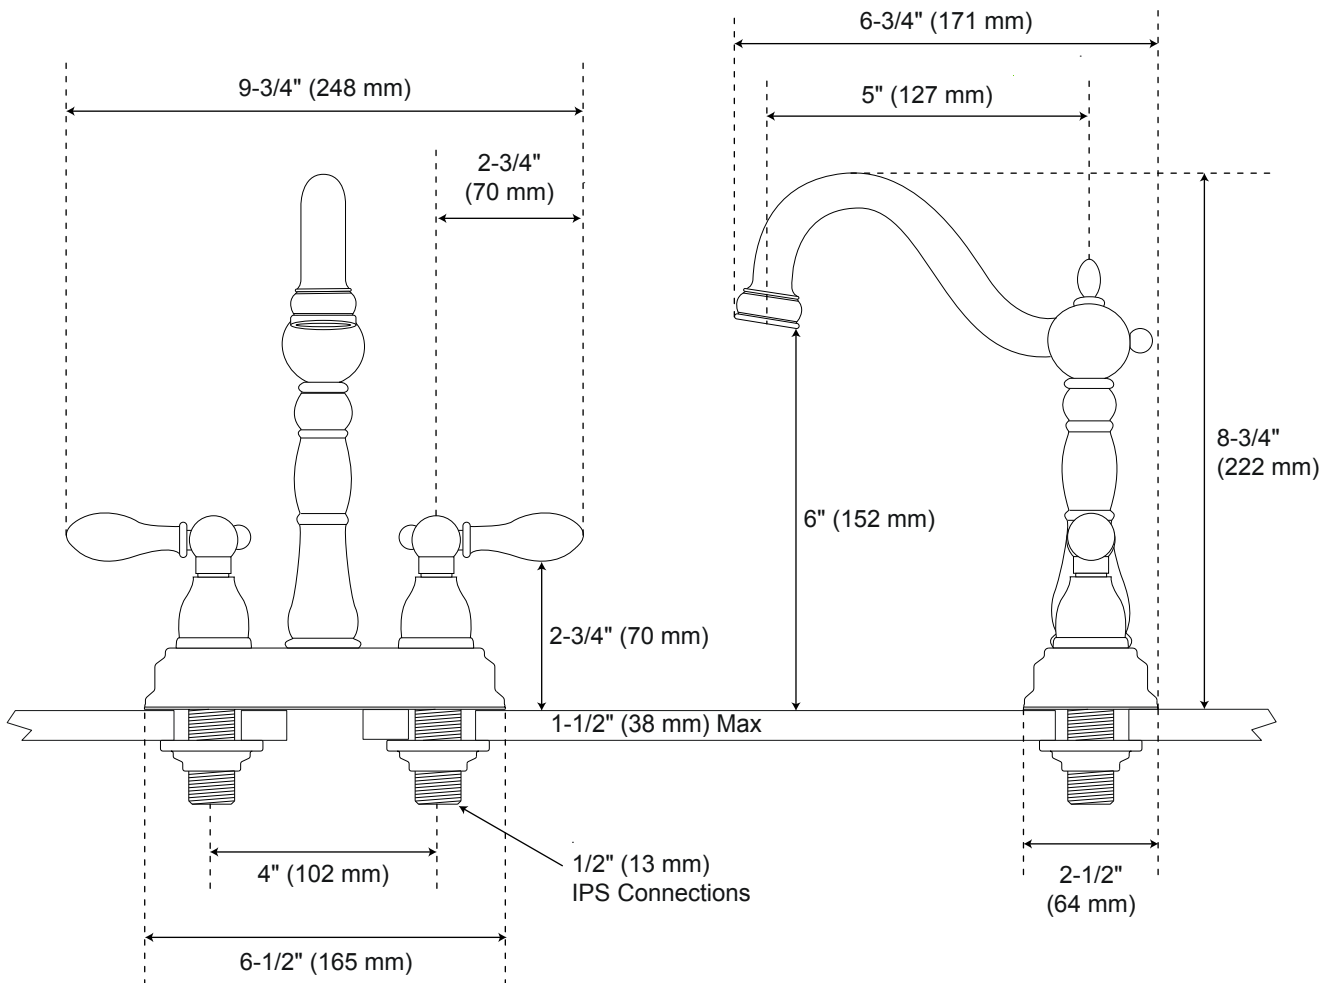

## Centerset Bar Faucet

Front

Side

All product dimensions are nominal.