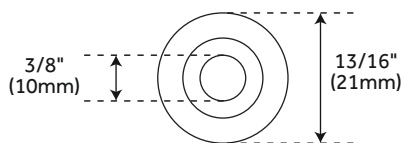

TOILET SUPPLY TUBE

3/8" OD BENDABLE

SKU: 932363

FEATURES

Plastic Top
Copper Tube
For Toilets

SIGNATURE HARDWARE LIFETIME WARRANTY

See website for warranty information

All dimensions and specifications are nominal and may vary. Use actual products for accuracy in critical situations.