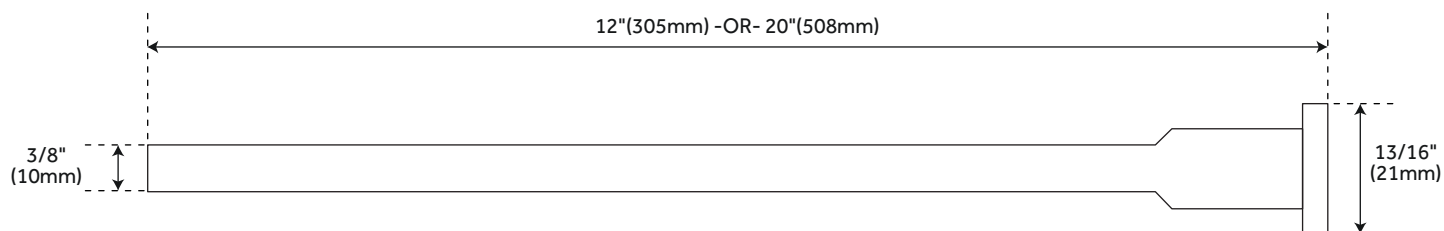

TOILET SUPPLY TUBE

3/8" OD BENDABLE

SKU: 932363

FEATURES

Plastic Top
Copper Tube
For Toilets

SIGNATURE HARDWARE LIFETIME WARRANTY

See website for warranty information

All dimensions and specifications are nominal and may vary. Use actual products for accuracy in critical situations.

REVISED 11/25/2019
Code: SH241BN/SH241CP/SH241ORB
SH241PB/SH241PN/SH242BN/SH242CP
SH242ORB/SH242PB/SH242PN