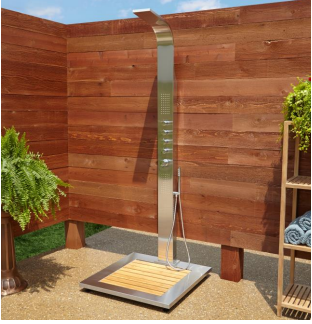

ALVIN OUTDOOR STAINLESS STEEL SHOWER PANEL WITH BAMBOO TRAY

SKU: 413242
Code: SH413242

FEATURES

Installation Type: Freestanding
Features: Hand Shower Included; Pressure-Balanced
Product Finish: Brushed Stainless Steel
Material: Stainless Steel, Bamboo
Mounting Hardware Included: Yes
Assembly Required: No
Handle Type: Knob
Installation Type: Freestanding
Tray Width: 31-3/4"
Tray Height: 3"
Tray Depth: 31-3/4"
Shower Head Material: Stainless Steel
Shower Head Length: 3"
Shower Head Width: 6-1/2"
Shower Arm Extension: 15"
Shower Head Swivel: No
Hand Shower Hose Length: 59"
Flow Rate: 2.0 gpm (7.6 L/min) @ 80 psi
Built-In Adjusters: Yes
Weight: 85

ASME A112.18.1/CSA B125.1
ASSE 1016 Type P
IAPMO IGC 154
CEC Listed
LISTED ID: SH441103

REVISED 7/12/2023

ALVIN OUTDOOR STAINLESS STEEL SHOWER PANEL WITH BAMBOO TRAY

SKU: 413242
Code: SH413242

ADDITIONAL FEATURES

- Includes flexible supplies for behind the wall hook-up.
- 1/2" FIP inlets.

REVISED 7/12/2023

ALVIN OUTDOOR STAINLESS STEEL SHOWER PANEL WITH BAMBOO TRAY

All dimensions and specifications are nominal and may vary. Use actual products for accuracy in critical situations.