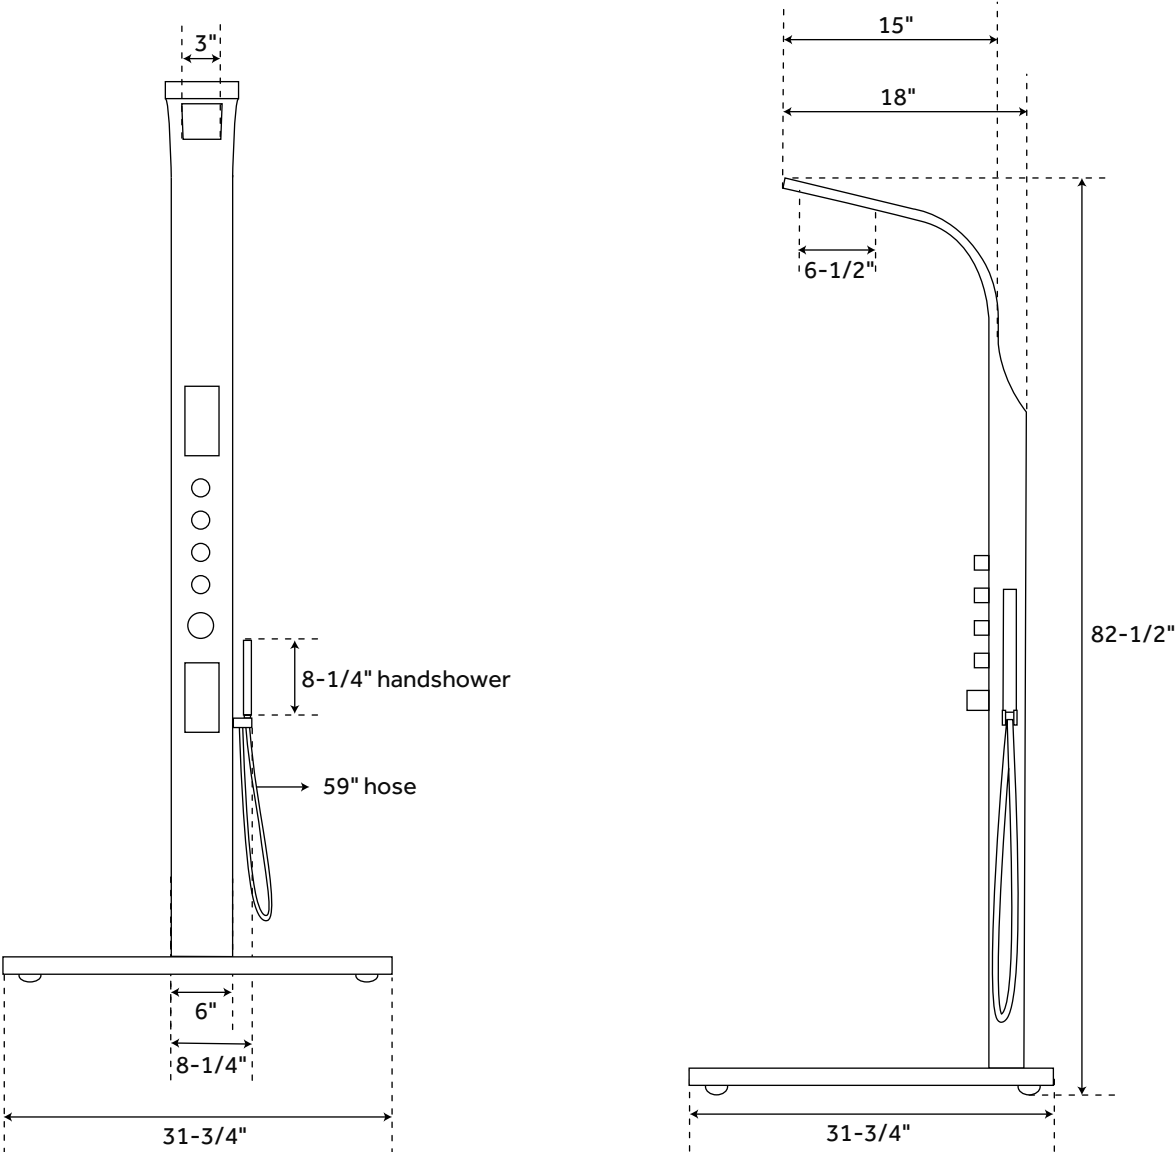

ALVIN OUTDOOR STAINLESS STEEL SHOWER PANEL WITH BAMBOO TRAY

SKU: 413242
Code: SH413242

FEATURES

Installation Type: Freestanding
Features: Hand Shower Included; Pressure-Balanced
Product Finish: Brushed Stainless Steel
Material: Stainless Steel, Bamboo
Mounting Hardware Included: Yes
Assembly Required: No
Handle Type: Knob
Installation Type: Freestanding
Tray Width: 31-3/4"
Tray Height: 3"
Tray Depth: 31-3/4"
Shower Head Material: Stainless Steel
Shower Head Length: 3"
Shower Head Width: 6-1/2"
Shower Arm Extension: 15"
Shower Head Swivel: No
Hand Shower Hose Length: 59"
Flow Rate: 2.0 gpm (7.6 L/min) @ 80 psi
Built-In Adjusters: Yes
Weight: 85

ASME A112.18.1/CSA B125.1
ASSE 1016 Type P
IAPMO IGC 154
CEC Listed
LISTED ID: SH441103

REVISED 7/12/2023

ALVIN OUTDOOR STAINLESS STEEL SHOWER PANEL WITH BAMBOO TRAY

SKU: 413242
Code: SH413242

ADDITIONAL FEATURES

- Includes flexible supplies for behind the wall hook-up.
- 1/2" FIP inlets.

REVISED 7/12/2023

ALVIN OUTDOOR STAINLESS STEEL SHOWER PANEL WITH BAMBOO TRAY

All dimensions and specifications are nominal and may vary. Use actual products for accuracy in critical situations.