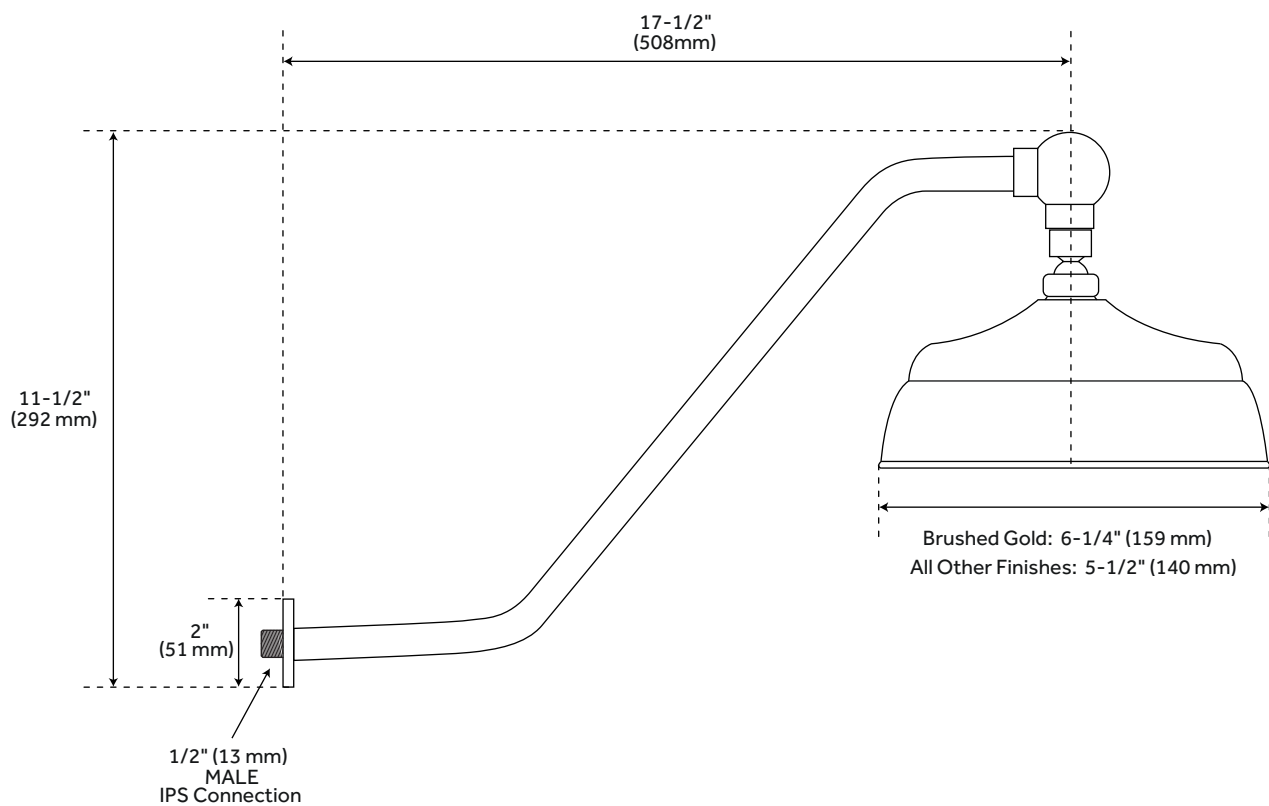

VINTAGE

WALL-MOUNT RAINFALL SHOWER HEAD

SKU: 919054