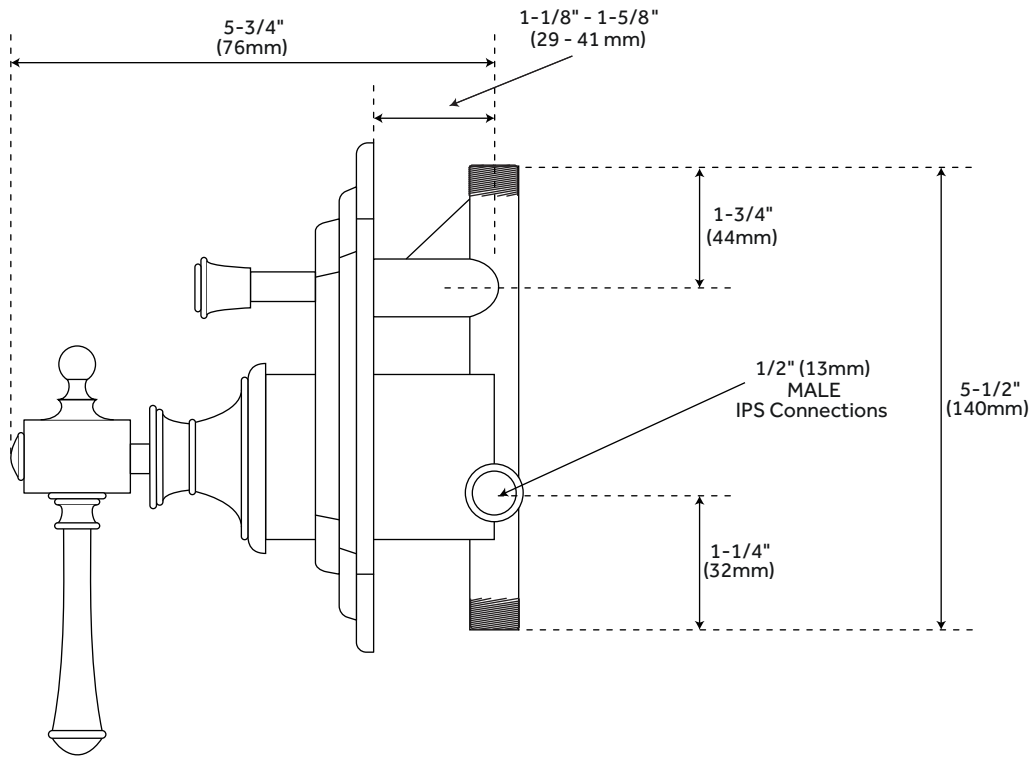

VINTAGE

SHOWER VALVE

SKU: 919054