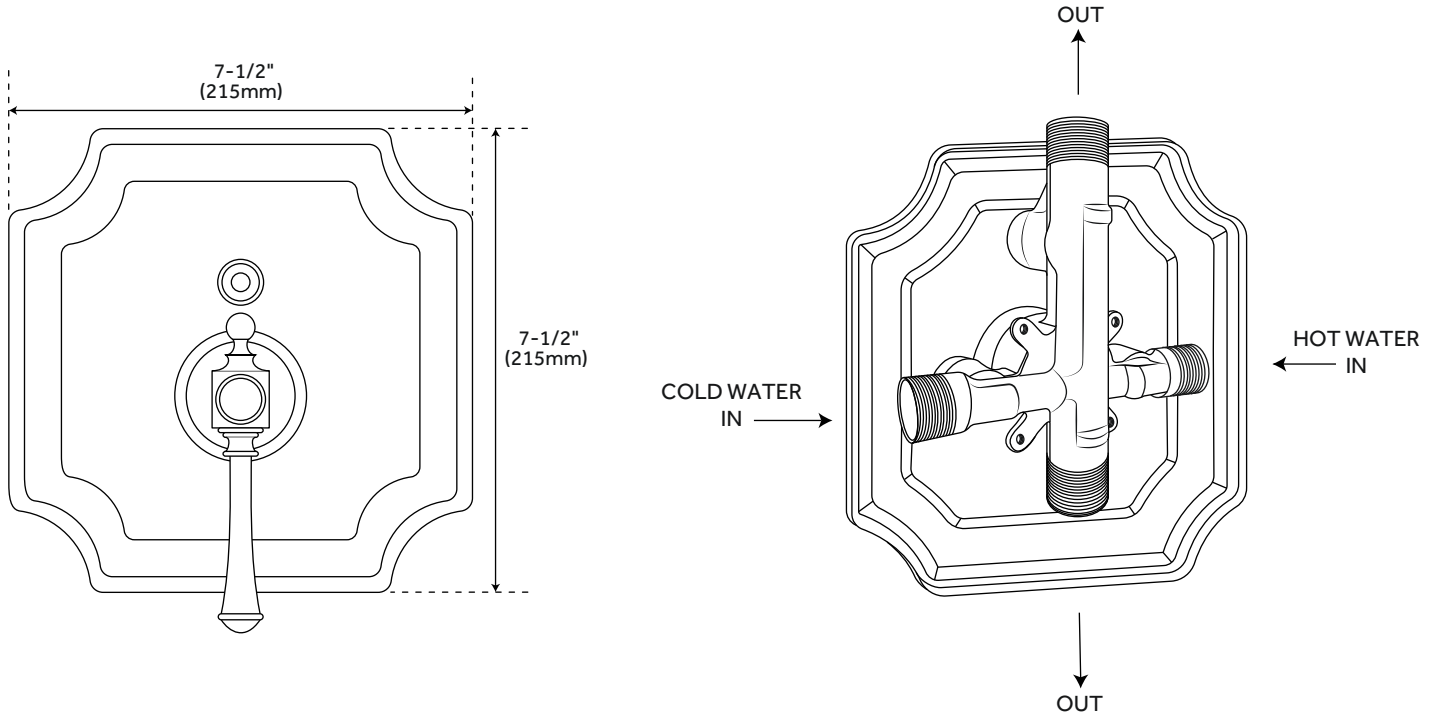

VINTAGE

SHOWER VALVE

SKU: 919054