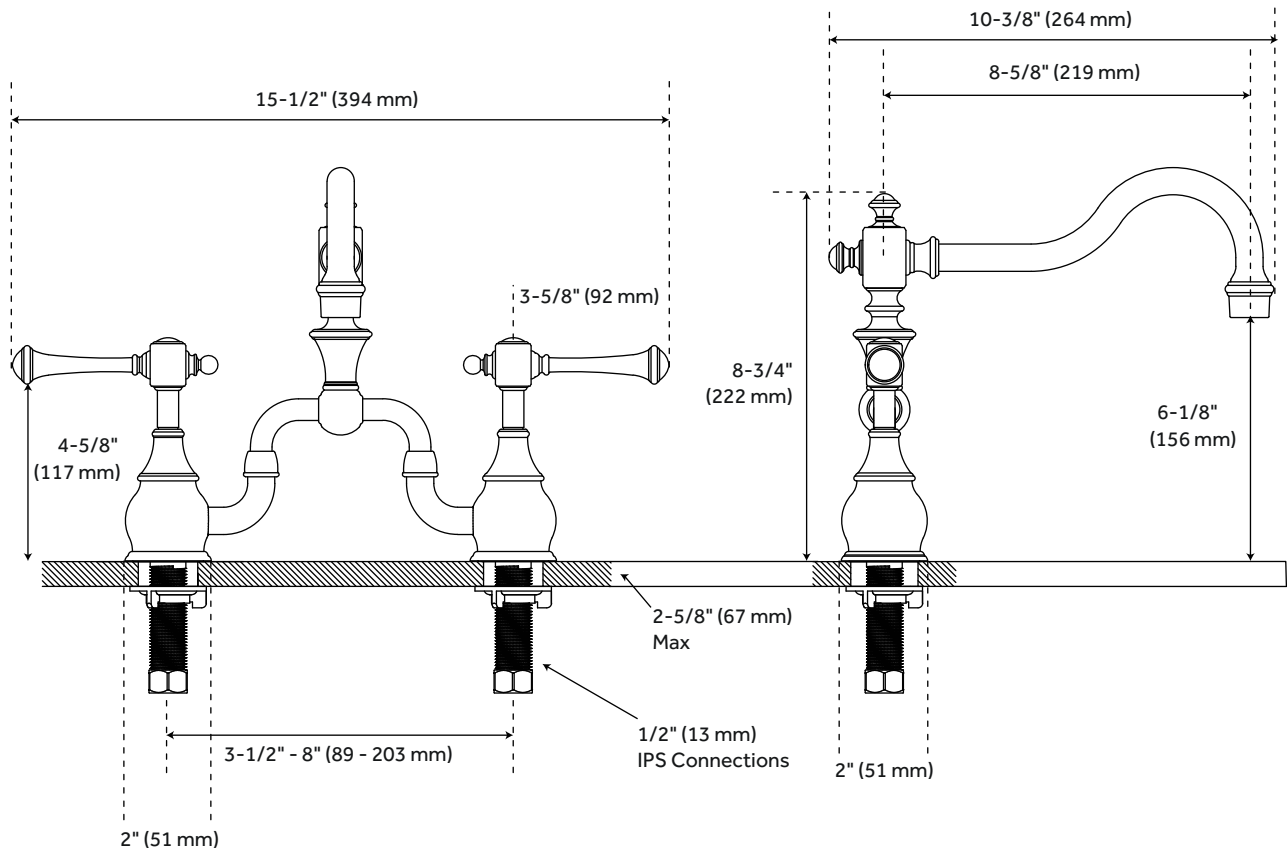

VINTAGE

BRIDGE KITCHEN FAUCET - LEVER HANDLES

SKU: 921259

FEATURES

Installation Type: Bridge
Faucet Holes: 2
Material: Brass
Max. Countertop Thickness: 2-5/8"
Faucet Centers: 3-1/2" - 8"
Handle Type: Lever
Features: No Spray
Length: 15-1/2"
Width: 10-3/8"
Height: 8-3/4"
Height To Spout: 6-1/8"
Spout Reach: 8-5/8"
Base Plate Length: 2"
Base Plate Width: 2"
Handle Length: 3-5/8"
Height to Bottom of Handle: 4-5/8"
IPS: 1/2"
Drain Included: No
Maximum Flow Rate: 1.75 gpm
(gallons per minute)

CODES/STANDARDS

cUPC
NSF/ANSI 61
NSF/ANSI 372
ASME A112.18.1/CSA B125.1
CEC Listed

SIGNATURE HARDWARE LIFETIME WARRANTY

See website for warranty information

All product dimensions are nominal.

REVISED 09/17/2018