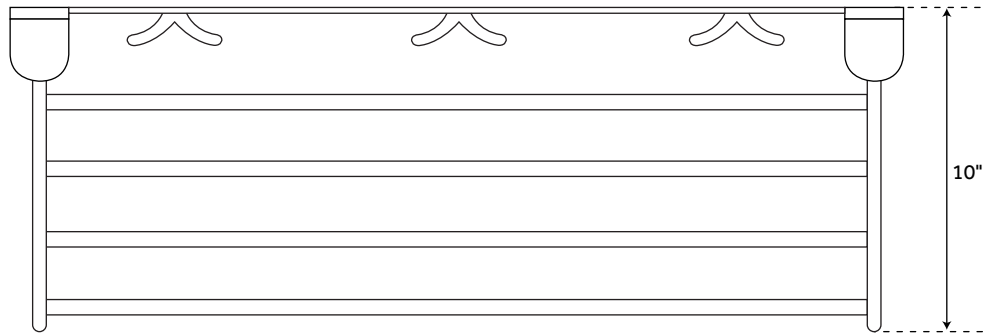

FOLDING TOWEL RACK

FOLDING TOWEL RACK

SKU: 916756

FEATURES

Installation Type: Wall Mount
Design: Traditional
Material: Brass/Zinc
Length: 19-3/4"
Width: 10"
Height: 5-1/2"
Mounting Hardware Included: Yes
Assembly Required: No