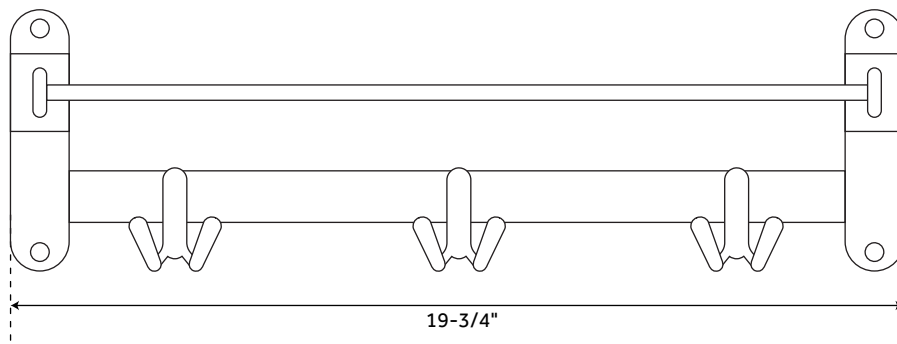

FOLDING TOWEL RACK

FOLDING TOWEL RACK

SKU: 916756

FEATURES

Installation Type: Wall Mount
Design: Traditional
Material: Brass/Zinc
Length: 19-3/4"
Width: 10"
Height: 5-1/2"
Mounting Hardware Included: Yes
Assembly Required: No

SIGNATURE HARDWARE LIFETIME WARRANTY

See website for warranty information

All measurements are approximate. Measurements may vary +/- 1/2".

REVISED 01/15/2019