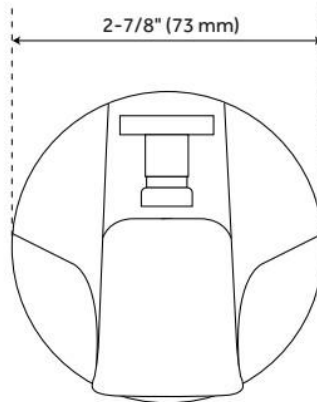

GLENLEY TUB SPOUT

SKU: 926618

Code: SH400908, SH400907, SH400909

REVISED 6/12/2024