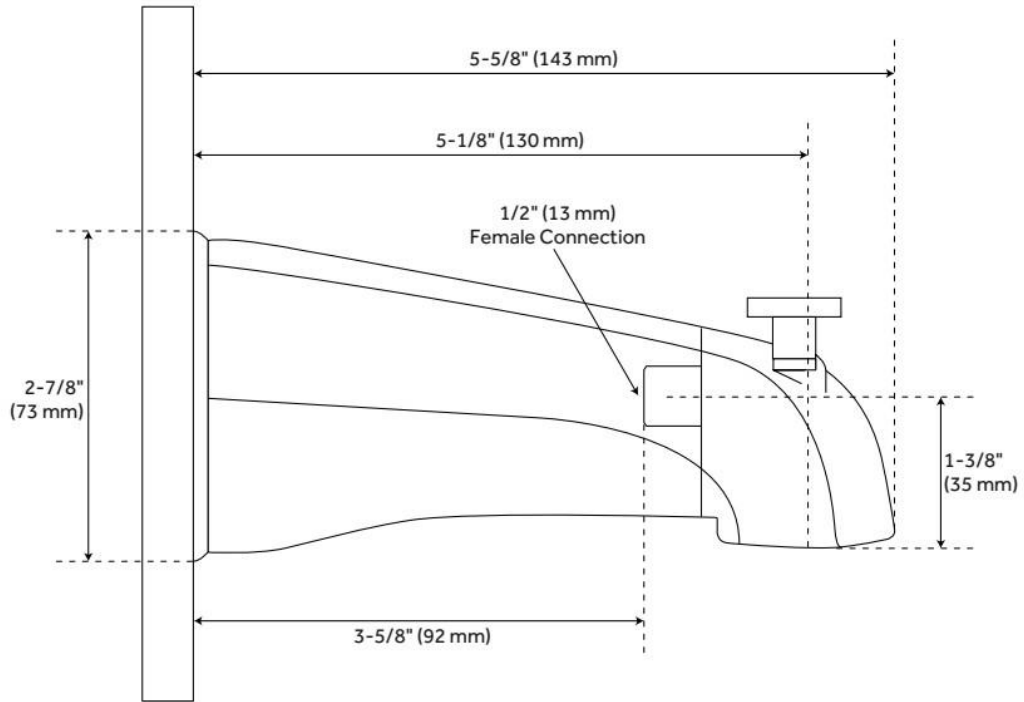

## ADDITIONAL FEATURES

- Cross handle control.
- Shower head measures 2-3/4" diameter.
- Shower head extends 8" from wall.
- Pressure valve trim measures 7-5/8" diameter.
- Tub spout measures 5-1/2" long.
- Tub spout GPM: 10.3 gpm (38.99 l/min) @ 80 psi.
- Shower head GPM: 1.8 gpm (6.8 l/min) @ 80 psi.

## ADDITIONAL FEATURES

- 1/2" IPS inlet.

REVISED 6/12/2024

# GLENLEY TUB SPOUT

SKU: 926618

Code: SH400908, SH400907, SH400909

REVISED 6/12/2024

## ADDITIONAL FEATURES

- Escutcheon diameter: 2-1/4".

REVISED 6/12/2024