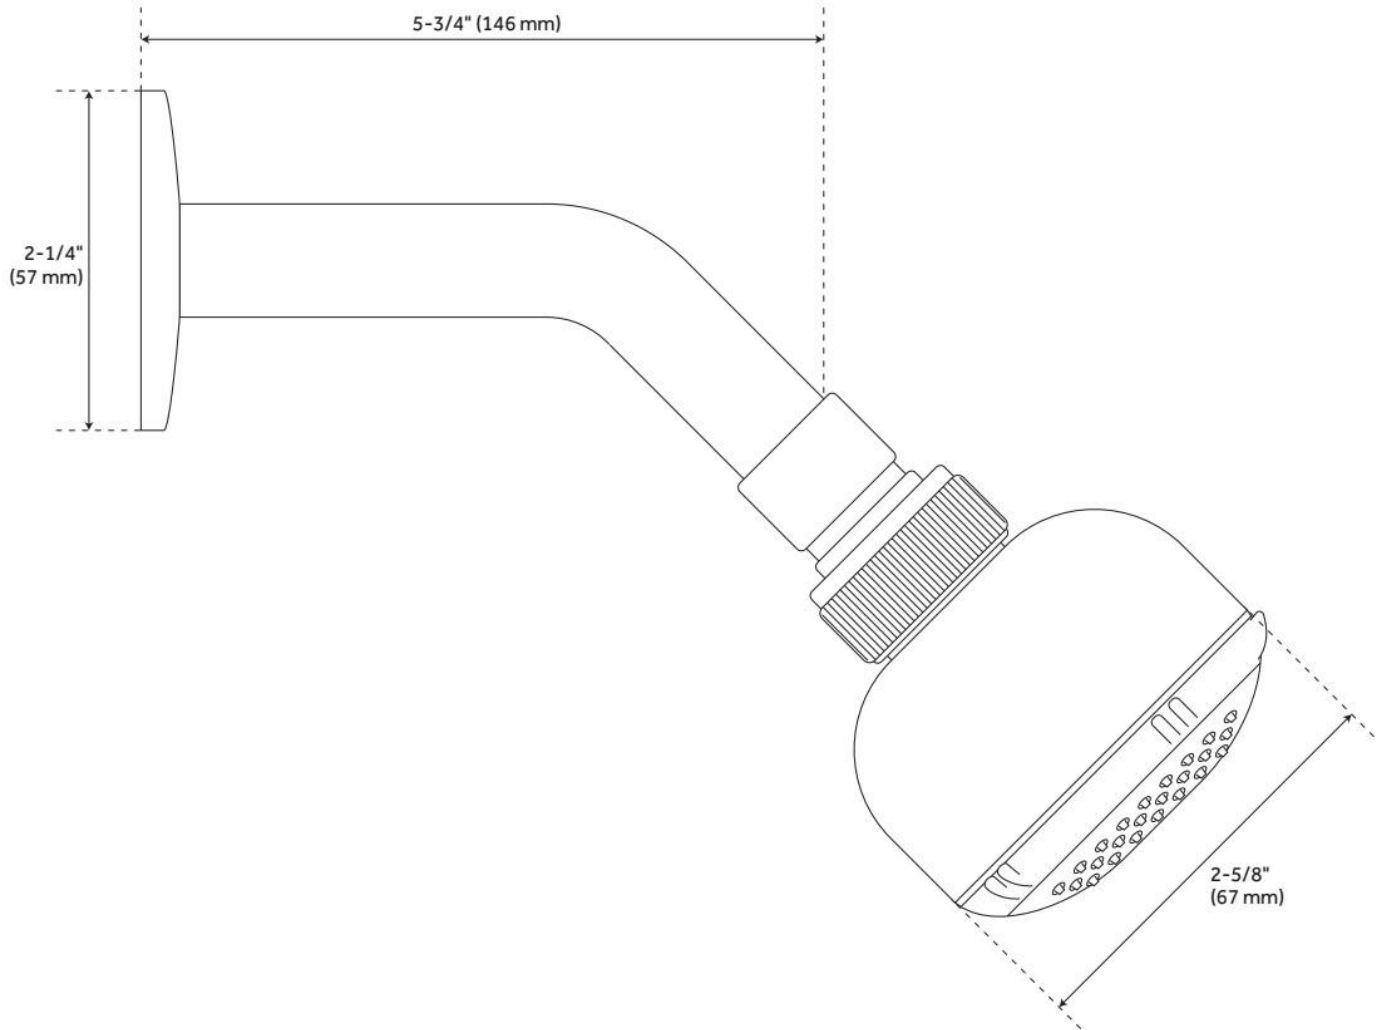

## ADDITIONAL FEATURES

- Cross handle control.
- Shower head measures 2-3/4" diameter.
- Shower head extends 8" from wall.
- Pressure valve trim measures 7-5/8" diameter.
- Tub spout measures 5-1/2" long.
- Tub spout GPM: 10.3 gpm (38.99 l/min) @ 80 psi.
- Shower head GPM: 1.8 gpm (6.8 l/min) @ 80 psi.

## ADDITIONAL FEATURES

- Escutcheon diameter: 2-1/4".

REVISED 6/12/2024

# GLENLEY SOLID BRASS SHOWER HEAD WITH STANDARD ARM

SKU: 938359

Code: SH426706, SH479560, SH426705, SH426707

REVISED 6/12/2024