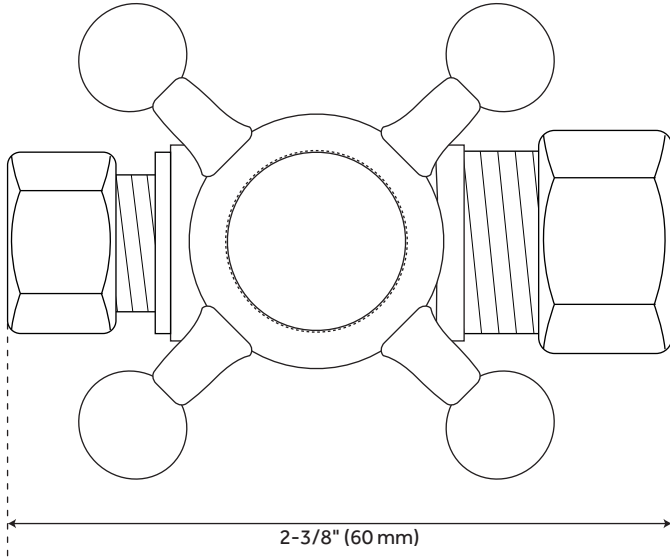

CROSS

HANDLE STRAIGHT STOP - 5/8" OD X 3/8" OD COMPRESSION

SKU: 941831

FEATURES

Material: Brass
Handle Type: Cross
Length: 2-3/8"
Width: 2-1/4"
Height: 2-1/4"

CODES/STANDARDS

cUPC
ASME A112.18.1/CSA B125.1
NSF/ANSI 61
NSF/ANSI 372
Massachusetts Accepted

SIGNATURE HARDWARE LIFETIME WARRANTY

See website for warranty information

All dimensions and specifications are nominal and may vary. Use actual products for accuracy in critical situations.

REVISED 09/17/2019
CODE: SH212BN/SH212CP/SH212ORB/SH212PB