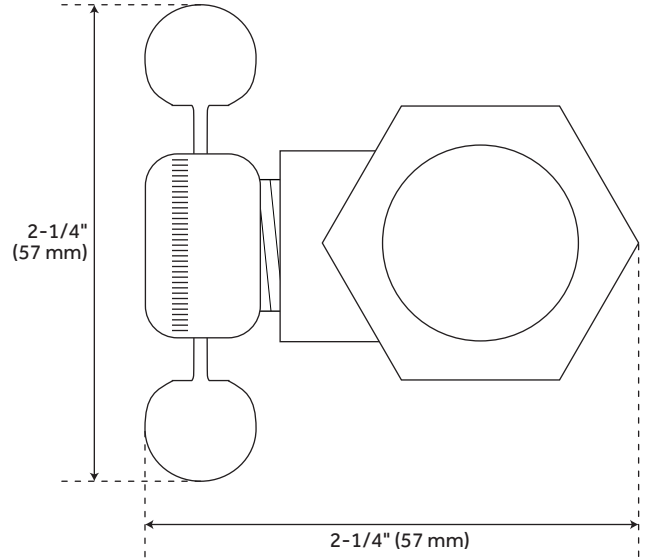

CROSS

HANDLE STRAIGHT STOP - 5/8" OD X 3/8" OD COMPRESSION

SKU: 941831

FEATURES

Material: Brass
Handle Type: Cross
Length: 2-3/8"
Width: 2-1/4"
Height: 2-1/4"

CODES/STANDARDS

cUPC
ASME A112.18.1/CSA B125.1
NSF/ANSI 61
NSF/ANSI 372
Massachusetts Accepted

SIGNATURE HARDWARE LIFETIME WARRANTY

See website for warranty information

All dimensions and specifications are nominal and may vary. Use actual products for accuracy in critical situations.

REVISED 09/17/2019
CODE: SH212BN/SH212CP/SH212ORB/SH212PB