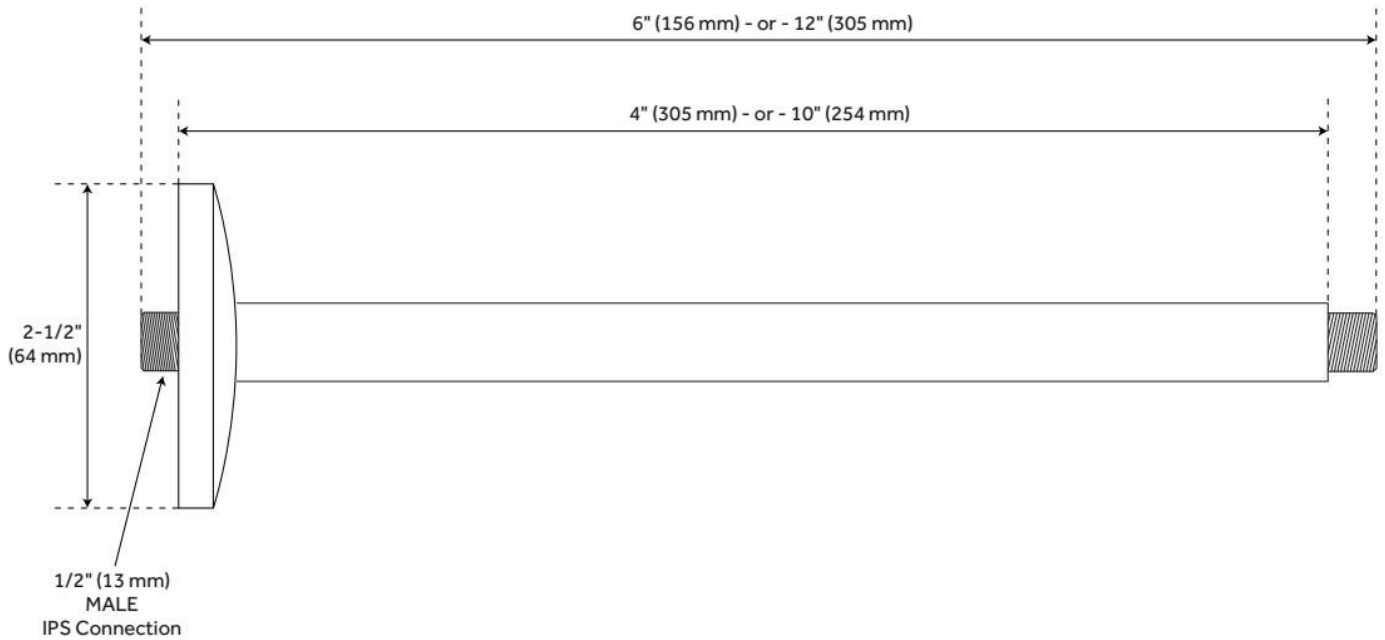

CEILING-MOUNT SHOWER ARM

SKU: 904194

Code: SH153843, SH153845, SH153846, SH156379, SH158882, SH158883, SH158884

REVISED 6/12/2024