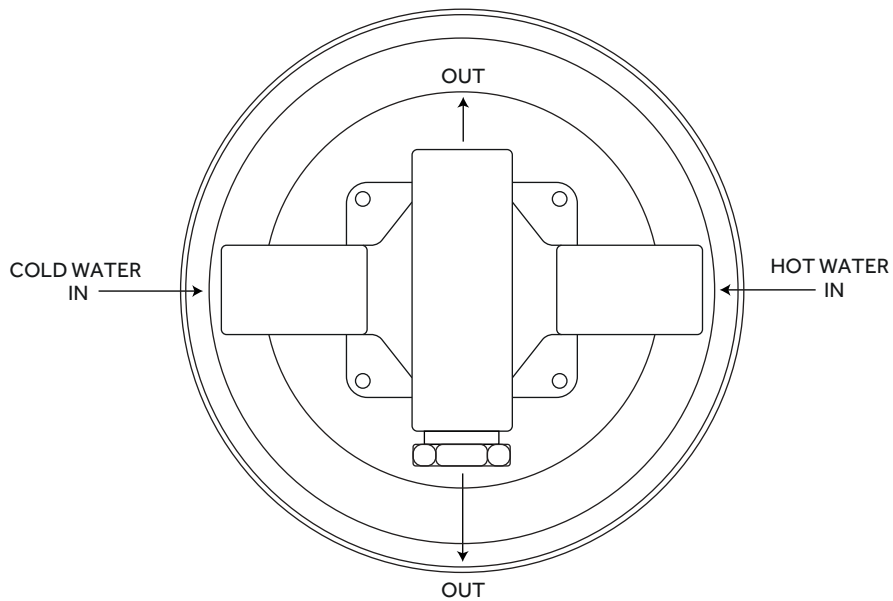

GLENLEY PRESSURE BALANCE SHOWER VALVE

SKU: 942088

All dimensions and specifications are nominal and may vary. Use actual products for accuracy in critical situations.