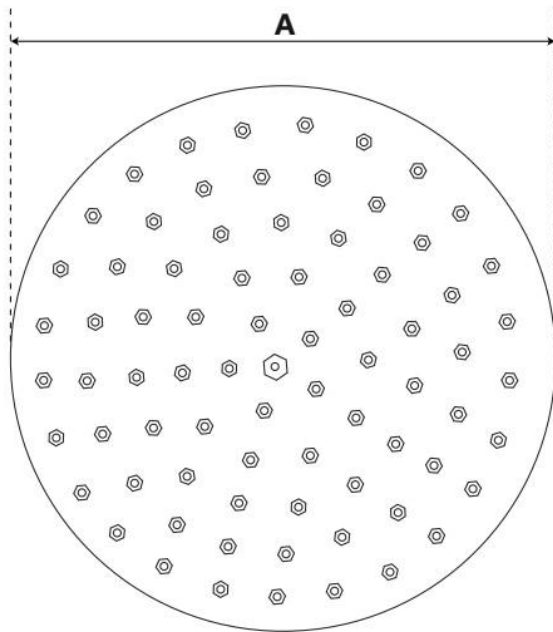

FEATURES

Material: Brass

LISTED ID: 515402, 523338, 515399, 515394, 515404, 515401, 523337, 515398, 515395, 515403, 515397, 523339, 515396, 515405

ADDITIONAL FEATURES

- Cross handle control.
- Shower head extends 6" from wall.
- Pressure valve trim measures 7-5/8" diameter.

FEATURES

Material: Brass

LISTED ID: 515394, 515395, 515396, 564662, 515397, 564663, 515398, 564664, 515399, 564665, 515401, 515402, 515403, 515404, 515405

ADDITIONAL FEATURES

- Can be installed on a ceiling-mount or wall mount shower arm.
- 6", 8" and 10" shower heads are adjustable and feature a swivel connection.
- 12" shower head is stationary and does not swivel.

Reference A	Reference B	Reference C
5-1/4" (133 mm)	3" (76 mm)	2" (51 mm)
7-3/4" (197 mm)	3-1/2" (89 mm)	2-1/2" (64 mm)
10" (254 mm)	3-1/2" (89 mm)	3" (76 mm)
12" (305 mm)	4-1/4" (108 mm)	3-1/4" (83 mm)