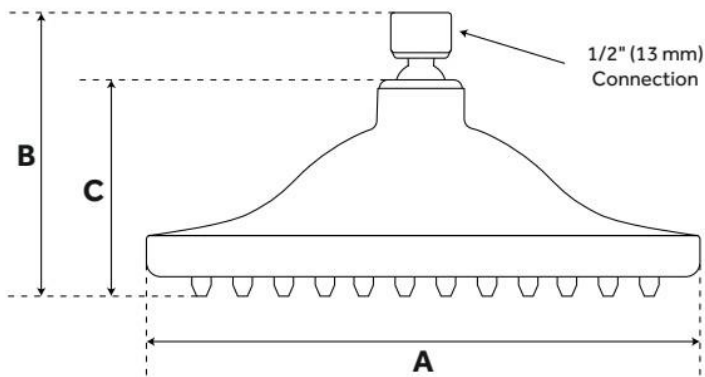

FEATURES

Material: Brass

LISTED ID: 515394, 515395, 515396, 564662, 515397, 564663, 515398, 564664, 515399, 564665, 515401, 515402, 515403, 515404, 515405

ADDITIONAL FEATURES

- Can be installed on a ceiling-mount or wall mount shower arm.
- 6", 8" and 10" shower heads are adjustable and feature a swivel connection.
- 12" shower head is stationary and does not swivel.

Reference A	Reference B	Reference C
5-1/4" (133 mm)	3" (76 mm)	2" (51 mm)
7-3/4" (197 mm)	3-1/2" (89 mm)	2-1/2" (64 mm)
10" (254 mm)	3-1/2" (89 mm)	3" (76 mm)
12" (305 mm)	4-1/4" (108 mm)	3-1/4" (83 mm)