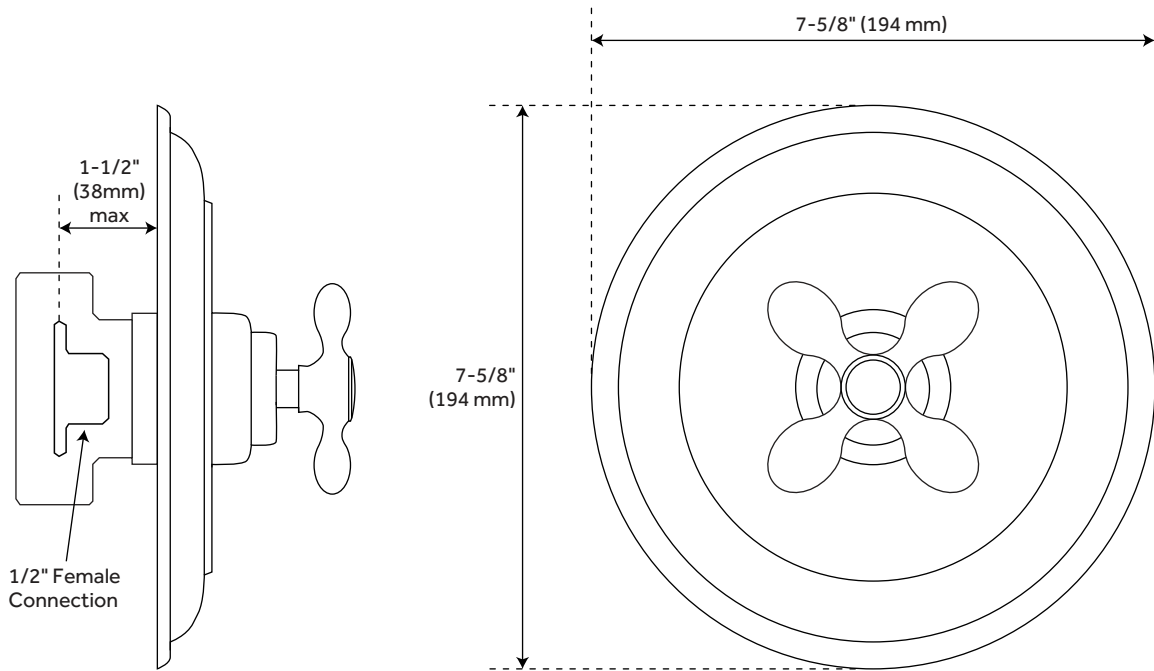

GLENLEY PRESSURE BALANCE SHOWER VALVE

SKU: 942088

All dimensions and specifications are nominal and may vary. Use actual products for accuracy in critical situations.