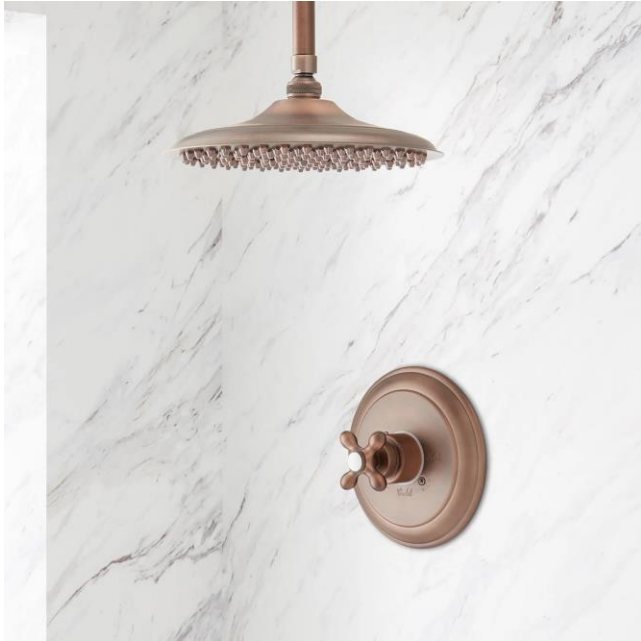

GLENLEY PRESSURE BALANCE SHOWER SET WITH RAINFALL SHOWER HEAD - CROSS HANDLE

SKU: 942088

Code: SH433861, SH433862, SH433863, SH433864, SH433867, SH433868, SH433869, SH433870, SH433873, SH433874, SH433875

FEATURES

Material: Brass

LISTED ID: 515402, 523338, 515399, 515394, 515404, 515401, 523337, 515398, 515395, 515403, 515397, 523339, 515396, 515405

ADDITIONAL FEATURES

- Cross handle control.
- Shower head extends 6" from wall.
- Pressure valve trim measures 7-5/8" diameter.

REVISED 6/12/2024

GLENLEY PRESSURE BALANCE SHOWER VALVE WITH CROSS HANDLES

SKU: 943252

Code: SH433866, SH433865, SH433872

FEATURES

Material: Brass

IAPMO, ASME A112.18.1/CSA B125.1, ASSE 1016 Type P, LISTED ID: 523337, 523338, 523339