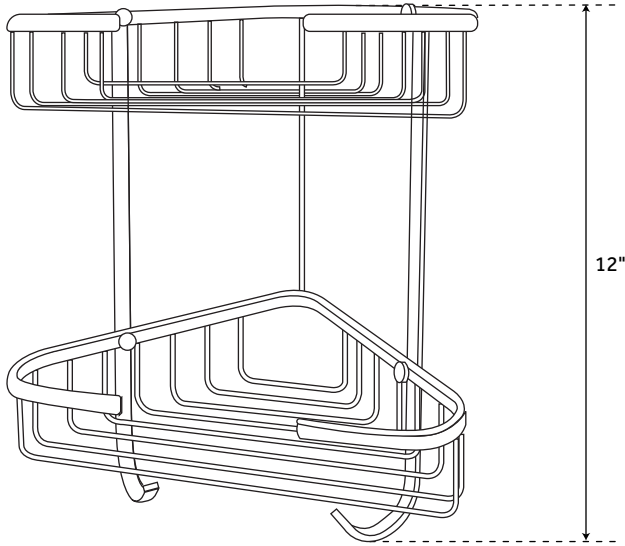

# SOLID BRASS

## TWO TIERED CORNER BASKET

SKU: 916764

### FEATURES

Installation Type: Wall Mount  
Features: Corner  
Design: Transitional  
Material: Brass  
Width: 10-3/8"  
Height: 12"  
Depth: 6-1/4"  
Assembly Required: No