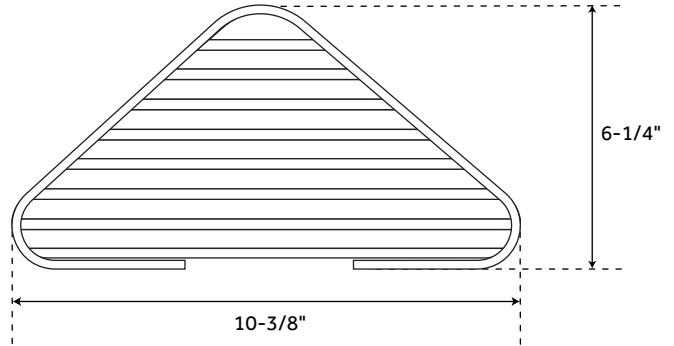

# SOLID BRASS

## TWO TIERED CORNER BASKET

SKU: 916764

### FEATURES

Installation Type: Wall Mount  
Features: Corner  
Design: Transitional  
Material: Brass  
Width: 10-3/8"  
Height: 12"  
Depth: 6-1/4"  
Assembly Required: No