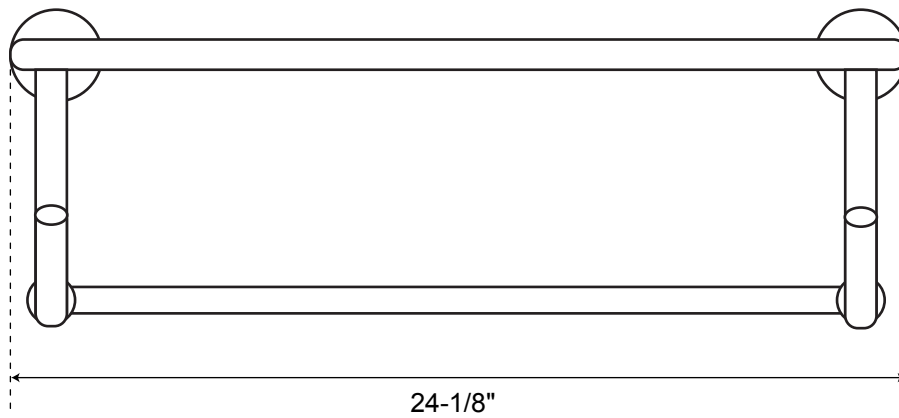

## SPECIFICATIONS

Overall Dimensions	24-1/8" L x 8-7/8" W (front to back) x 6-1/4" H
--------------------	---

*All measurements are approximate.*

# Ceeley

Towel Rack

Front

Side