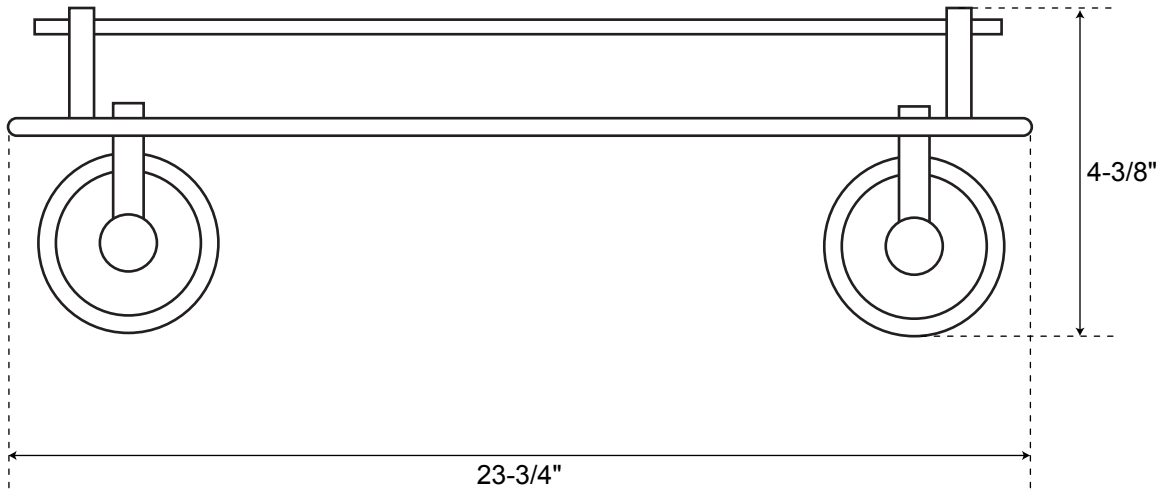

# SPECIFICATIONS

Overall Dimensions	23-3/4" W x 6" D (front to back) x 4-3/8" H
--------------------	---

All measurements are approximate.

## Ballard Tempered Glass Shelf

Front

Side