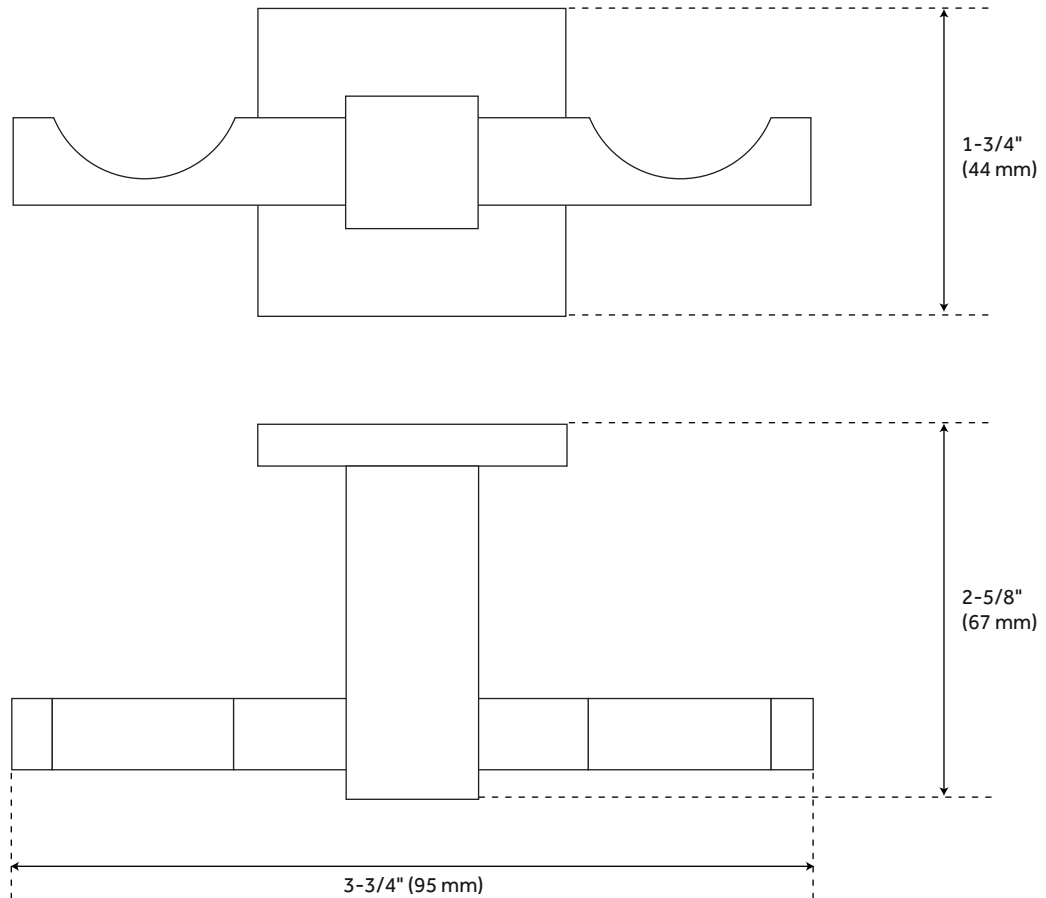

ALBURY

5 PIECE BATHROOM ACCESSORY SET

SKU: 916729

FEATURES

Base plate measures 1-3/4" L x 1-3/4" W.
Concealed mounting screws included.

CONTENTS

DOUBLE ROBE HOOK PAGE 2

REVISED 08/05/2020

ALBURY

DOUBLE ROBE HOOK

SKU: 916729

FEATURES

- Material: Brass
- Design: Modern
- Length: 3-3/4"
- Width: 2-5/8"
- Height: 1-3/4"
- Mounting Hardware Included: Yes
- Mounting Hardware Concealed: Yes

PRODUCT IMAGE