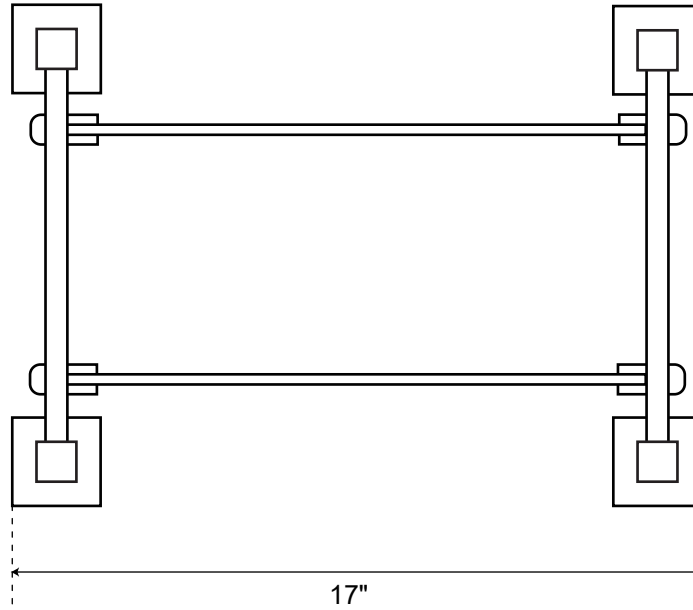

# SPECIFICATIONS

Overall Dimensions 17" W (front to back) x 5-1/8" D x 15-3/4" H

All measurements are approximate.

# Albury

Tempered Glass Shelf

Front

Side

Top - Glass Shelf