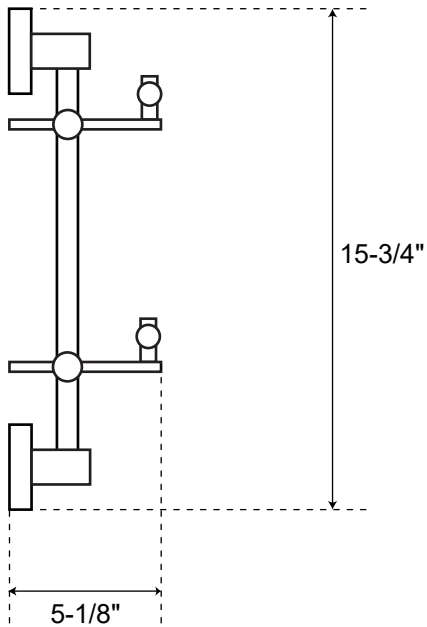

# SPECIFICATIONS

Overall Dimensions 17" W (front to back) x 5-1/8" D x 15-3/4" H

All measurements are approximate.

# Albury

Tempered Glass Shelf

Front

Side

Top - Glass Shelf