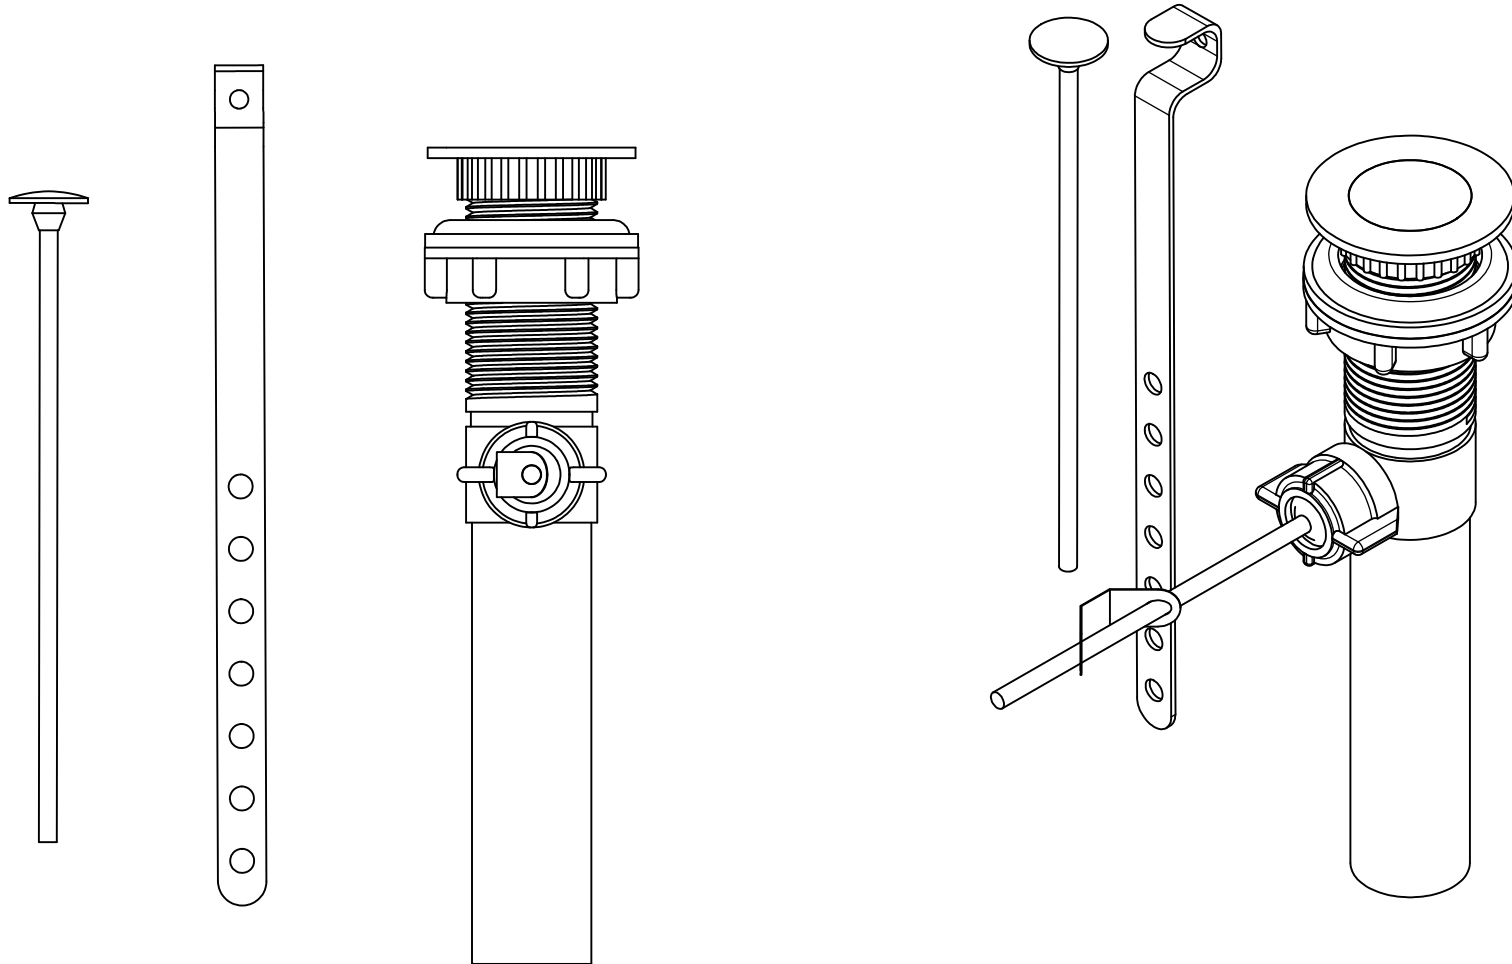

# ABS POP UP ASSEMBLY

PHONE NUMBER <b>1-800-355-6637</b>	
FAX NUMBER <b>1-800-462-6991</b>	
SCALE 1 : 1	DATE 9-21-11
SHEET <b>1 OF 1</b>	
DRAWN BY ASHLEY KRALOVEC	

PART NO.	P35004		
DESCRIPTION	GREY PLASTIC		