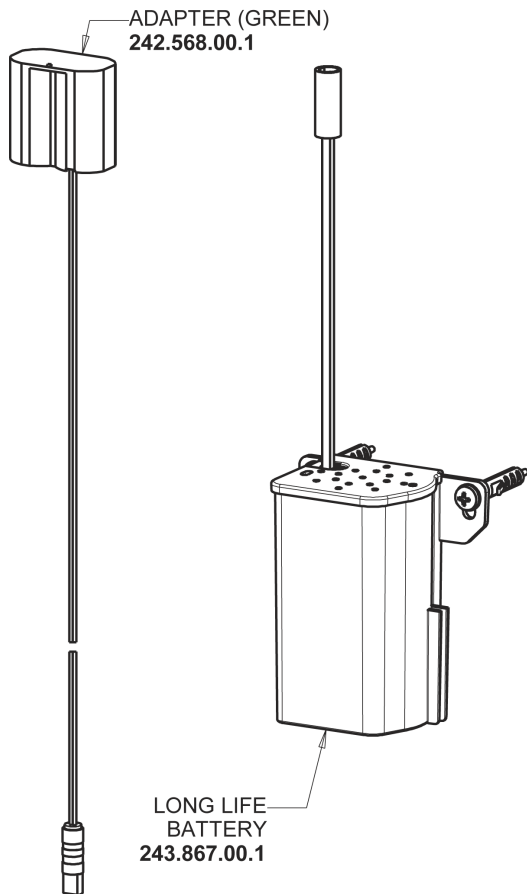

Repair Parts

116.718.AB.4

HyTronic Edge Lavatory Sink Faucet with Dual Beam Infrared Sensor

CHICAGO FAUCETS®

Geberit Group

Base Parts:

For Technical Assistance:

Phone: 800-TEC-TRUE (832-8783)

Email: techsupport.us@chicagofaucets.com

2100 South Clearwater Drive

Des Plaines, IL 60018

Phone: 847-803-5000

chicagofaucets.com

Repair Parts

116.718.AB.4

HyTronic Edge Lavatory Sink Faucet with Dual Beam Infrared Sensor

CHICAGO FAUCETS®

Geberit Group

Long Life Battery Kit
243.868.00.1

HyTronic Edge Spout
242.797.AB.1

CHECK-CARTRIDGE
550-009KJKABNF

O-RING, #010
243.391.AB.1

Electronic Module
242.574.00.1

0.35 GPM (1.3 L/min) Vandal Proof Econo-Flo Non-Aerating Outlet
E39VPJKABCP