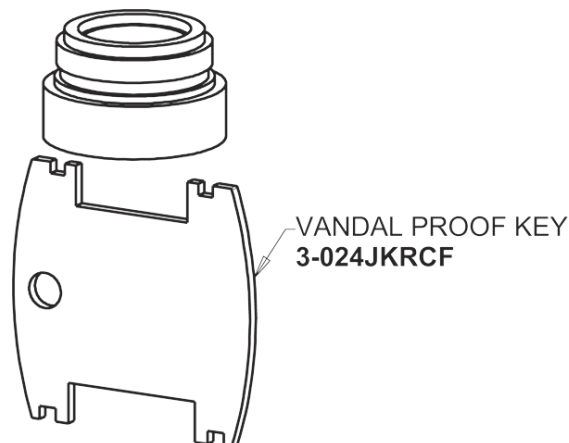

CHICAGO FAUCETS®

Geberit Group

Long Life Battery Kit
243.868.00.1

HyTronic Edge Spout
242.797.AB.1

CHECK-CARTRIDGE
550-009KJKABNF

O-RING, #010
243.391.AB.1

Electronic Module
242.574.00.1

0.35 GPM (1.3 L/min) Vandal Proof Econo-Flo Non-Aerating Outlet
E39VPJKABCP