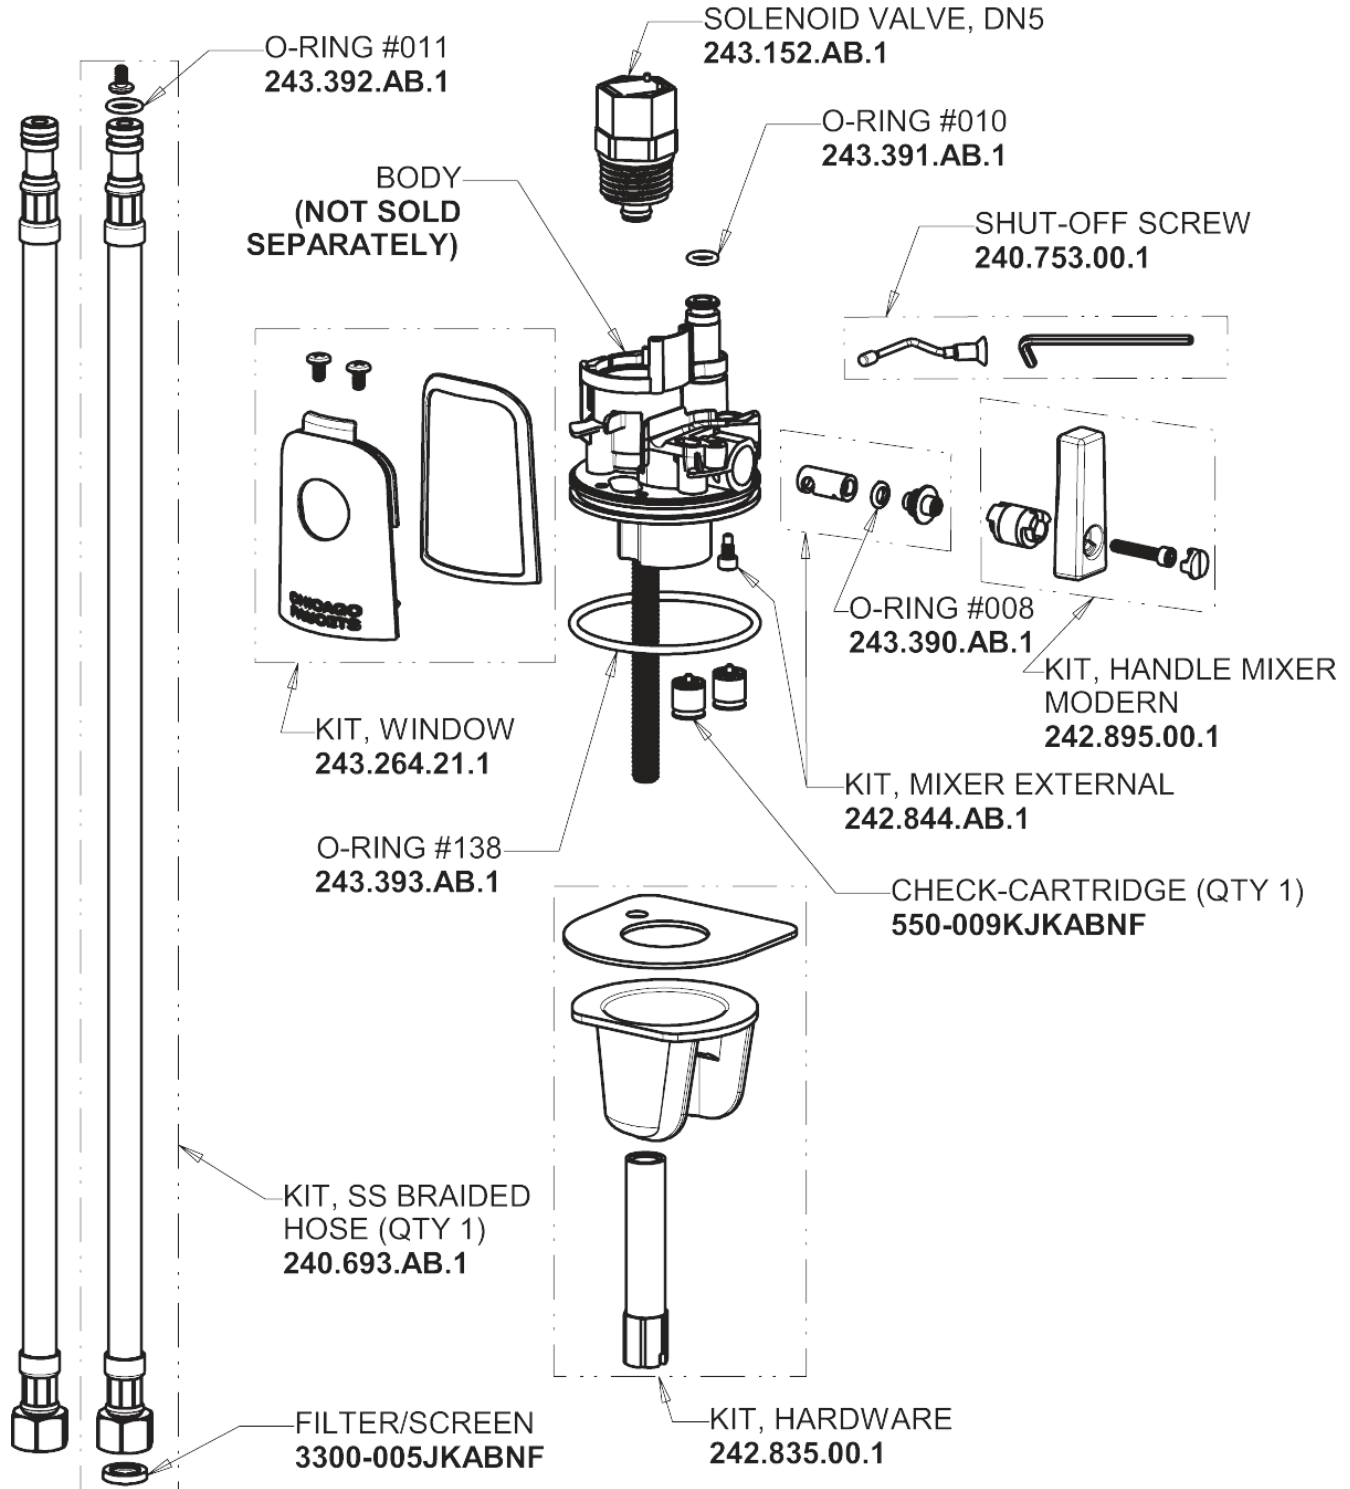

Repair Parts

116.718.AB.4

HyTronic Edge Lavatory Sink Faucet with Dual Beam Infrared Sensor

CHICAGO FAUCETS®

Geberit Group

Base Parts:

For Technical Assistance:

Phone: 800-TEC-TRUE (832-8783)

Email: techsupport.us@chicagofaucets.com

2100 South Clearwater Drive

Des Plaines, IL 60018

Phone: 847-803-5000

chicagofaucets.com

Repair Parts

116.718.AB.4

HyTronic Edge Lavatory Sink Faucet with Dual Beam Infrared Sensor

CHICAGO FAUCETS®

Geberit Group

Long Life Battery Kit
243.868.00.1

HyTronic Edge Spout
242.797.AB.1

CHECK-CARTRIDGE
550-009KJKABNF

O-RING, #010
243.391.AB.1

Electronic Module
242.574.00.1

0.35 GPM (1.3 L/min) Vandal Proof Econo-Flo Non-Aerating Outlet
E39VPJKABCP