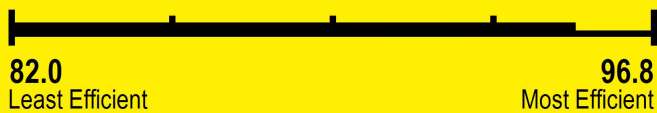

U.S. Government

Federal law prohibits removal of this label before consumer purchase.

ENERGYGUIDE

Boiler
Water
Natural Gas, Propane Gas

WEIL-MCLAIN
Model AB-80-*

Efficiency Rating (AFUE)*

95.0

Range of Similar Models
* Annual Fuel Utilization Efficiency